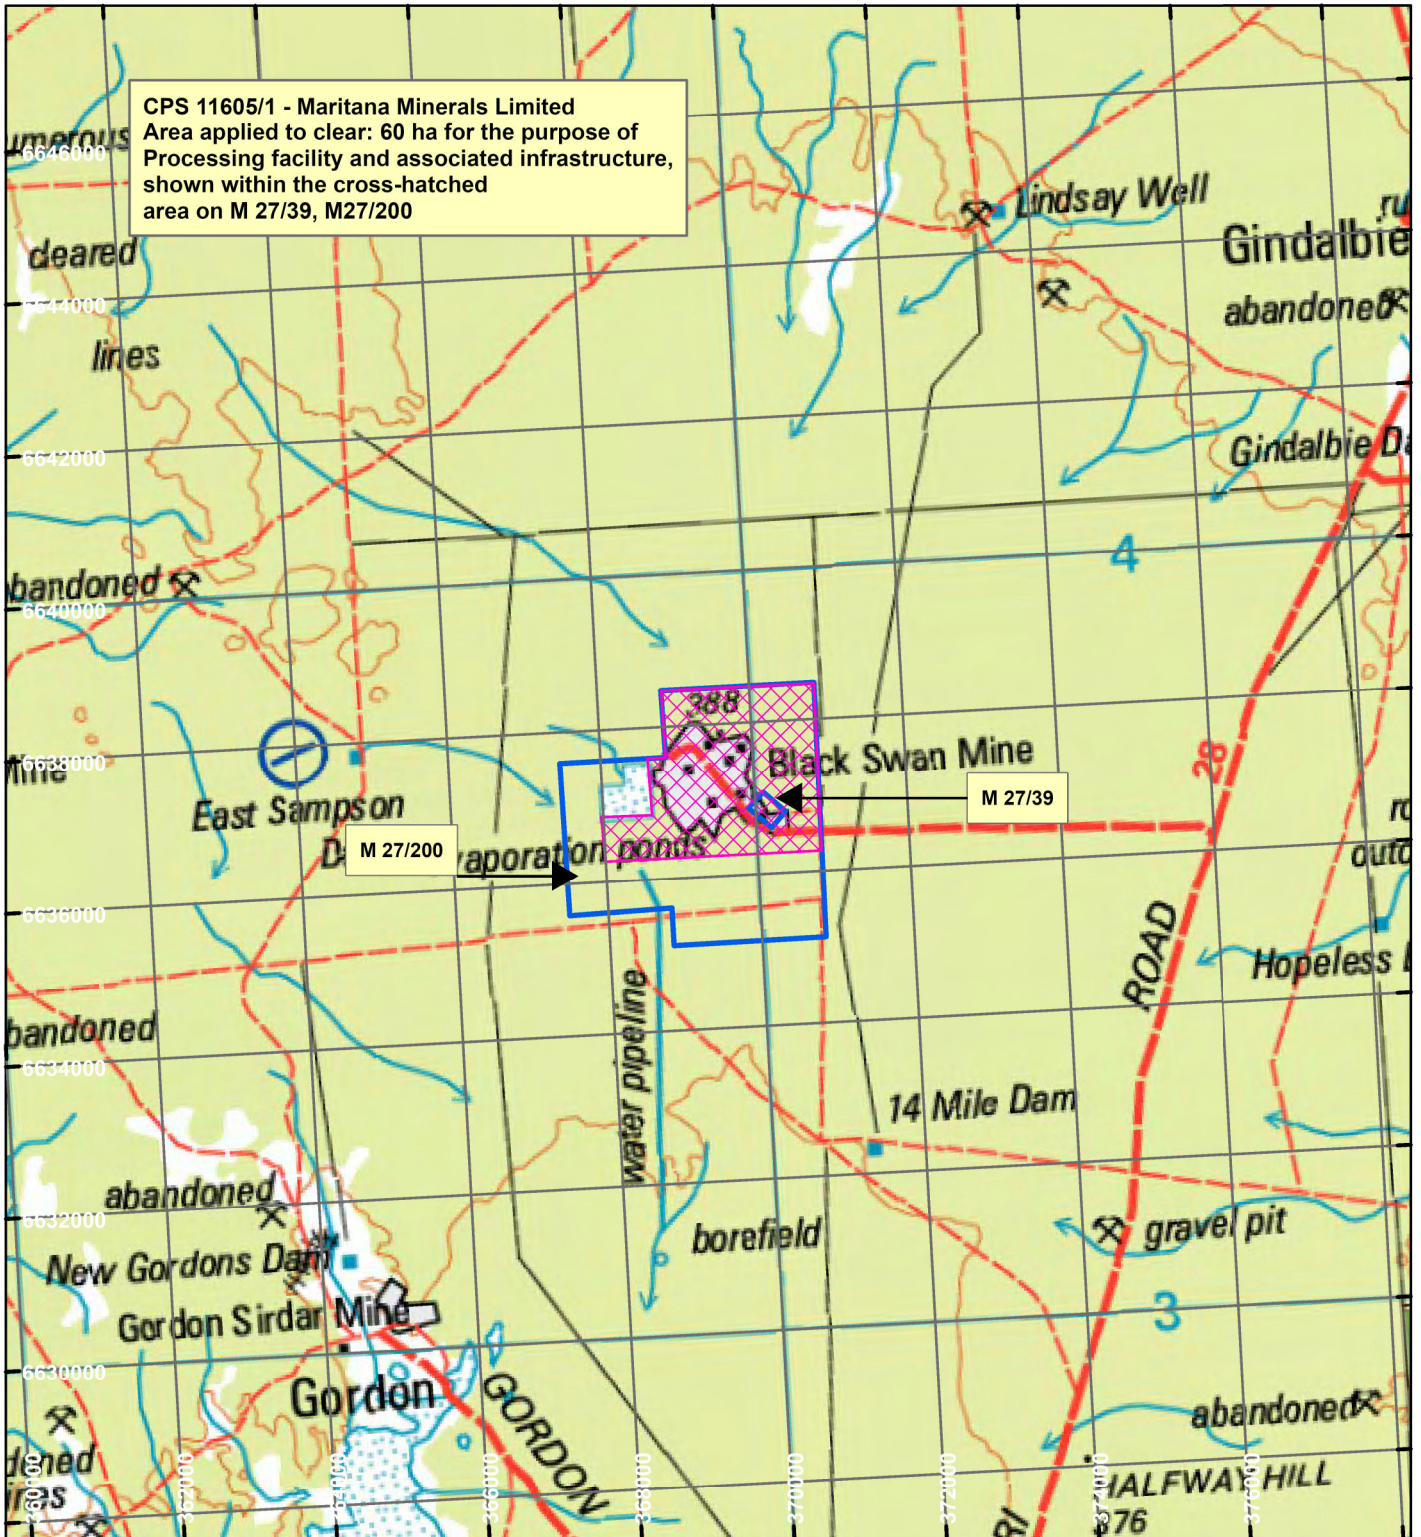

## LEGEND

-  Clearing Instruments
-  Mining Tenements

Scale 1:100,000

(Approximate when reproduced at A4)

Geocentric Datum Australia 2020

Note: the data in this map have not been projected. This may result in geometric distortion or measurement inaccuracies.