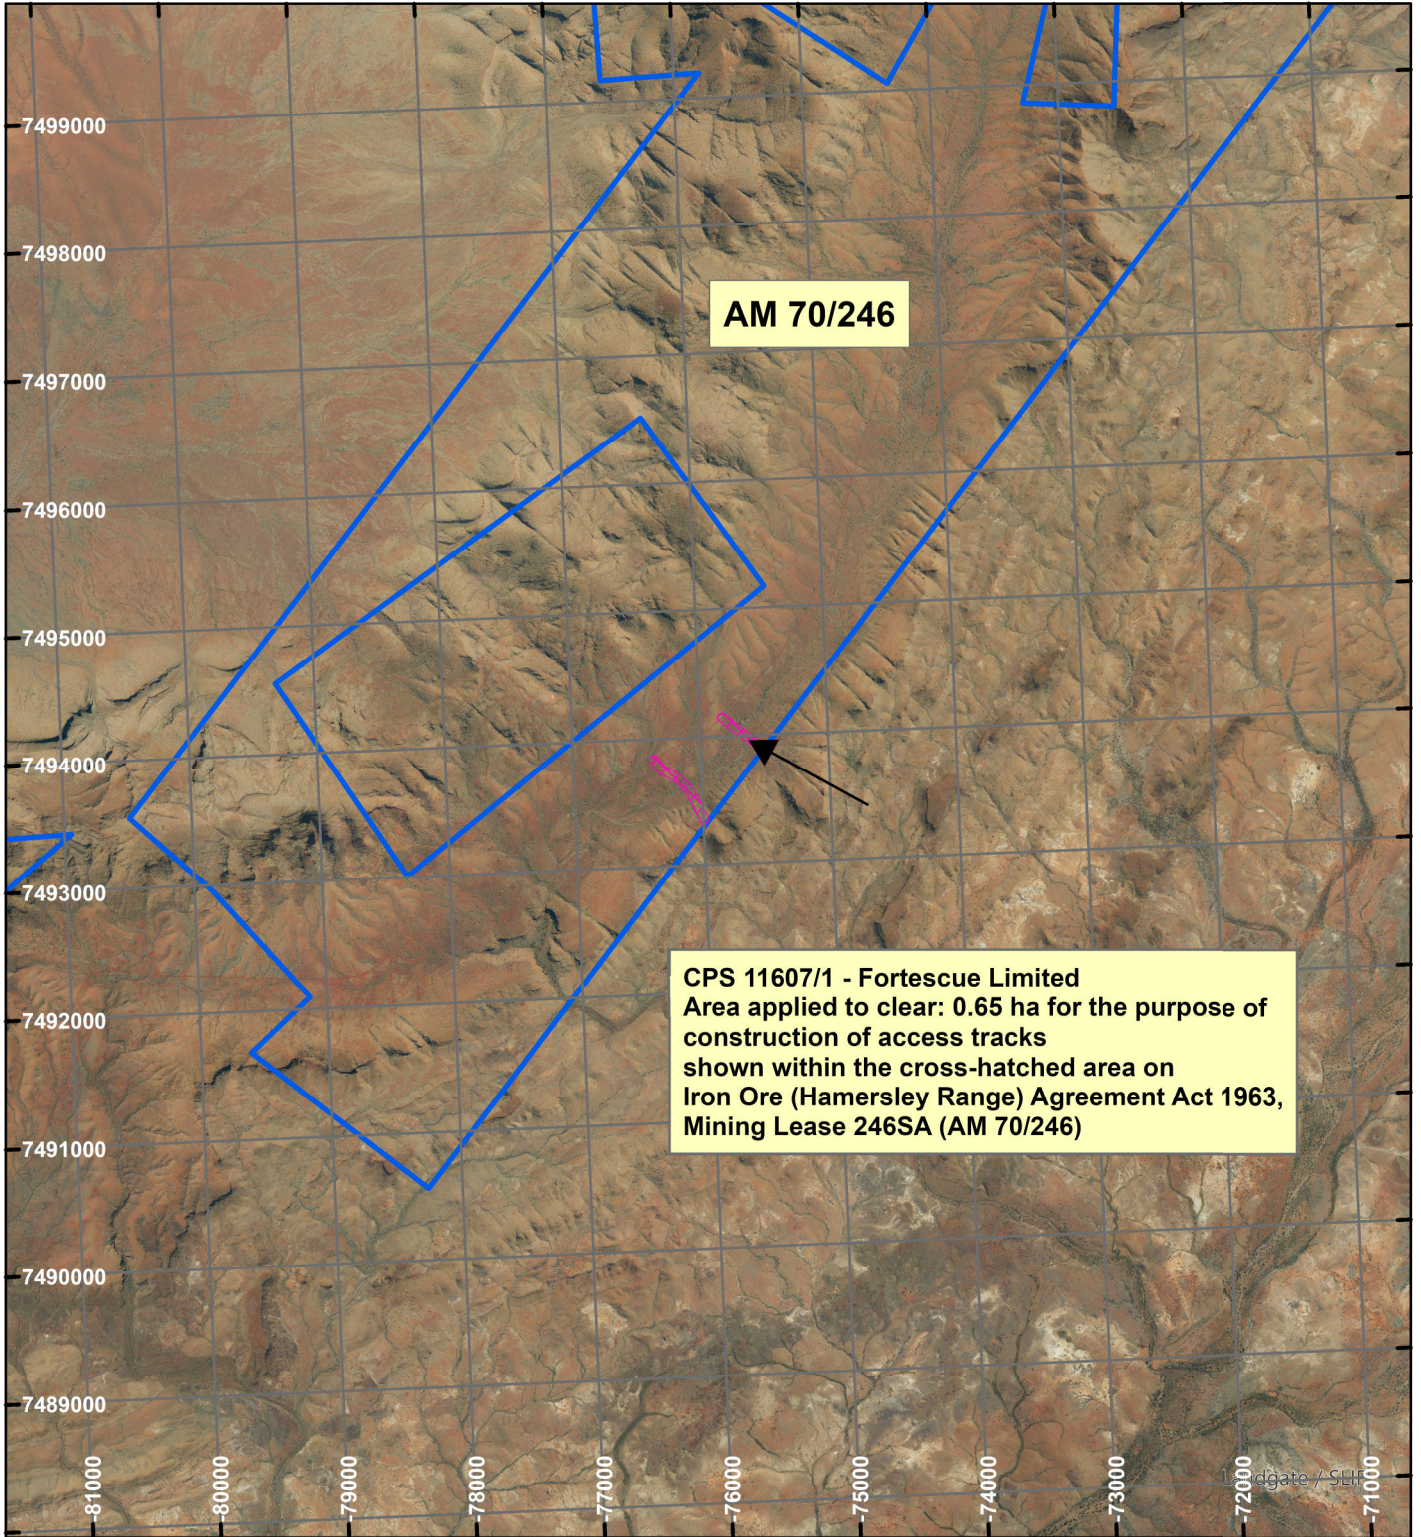

CPS 11607/1 - Fortescue Limited

LEGEND

Clearing Instruments

Mining Tenements

Scale 1:60,000

(Approximate when reproduced at A4)

Geocentric Datum Australia 2020

Note: the data in this map have not been projected. This may result in geometric distortion or measurement inaccuracies.

..... Date

Officer with delegated authority under Section 20 of the Environmental Protection Act 1986

Information derived from this map should be confirmed with the data custodian acknowledged by the agency acronym in the legend.