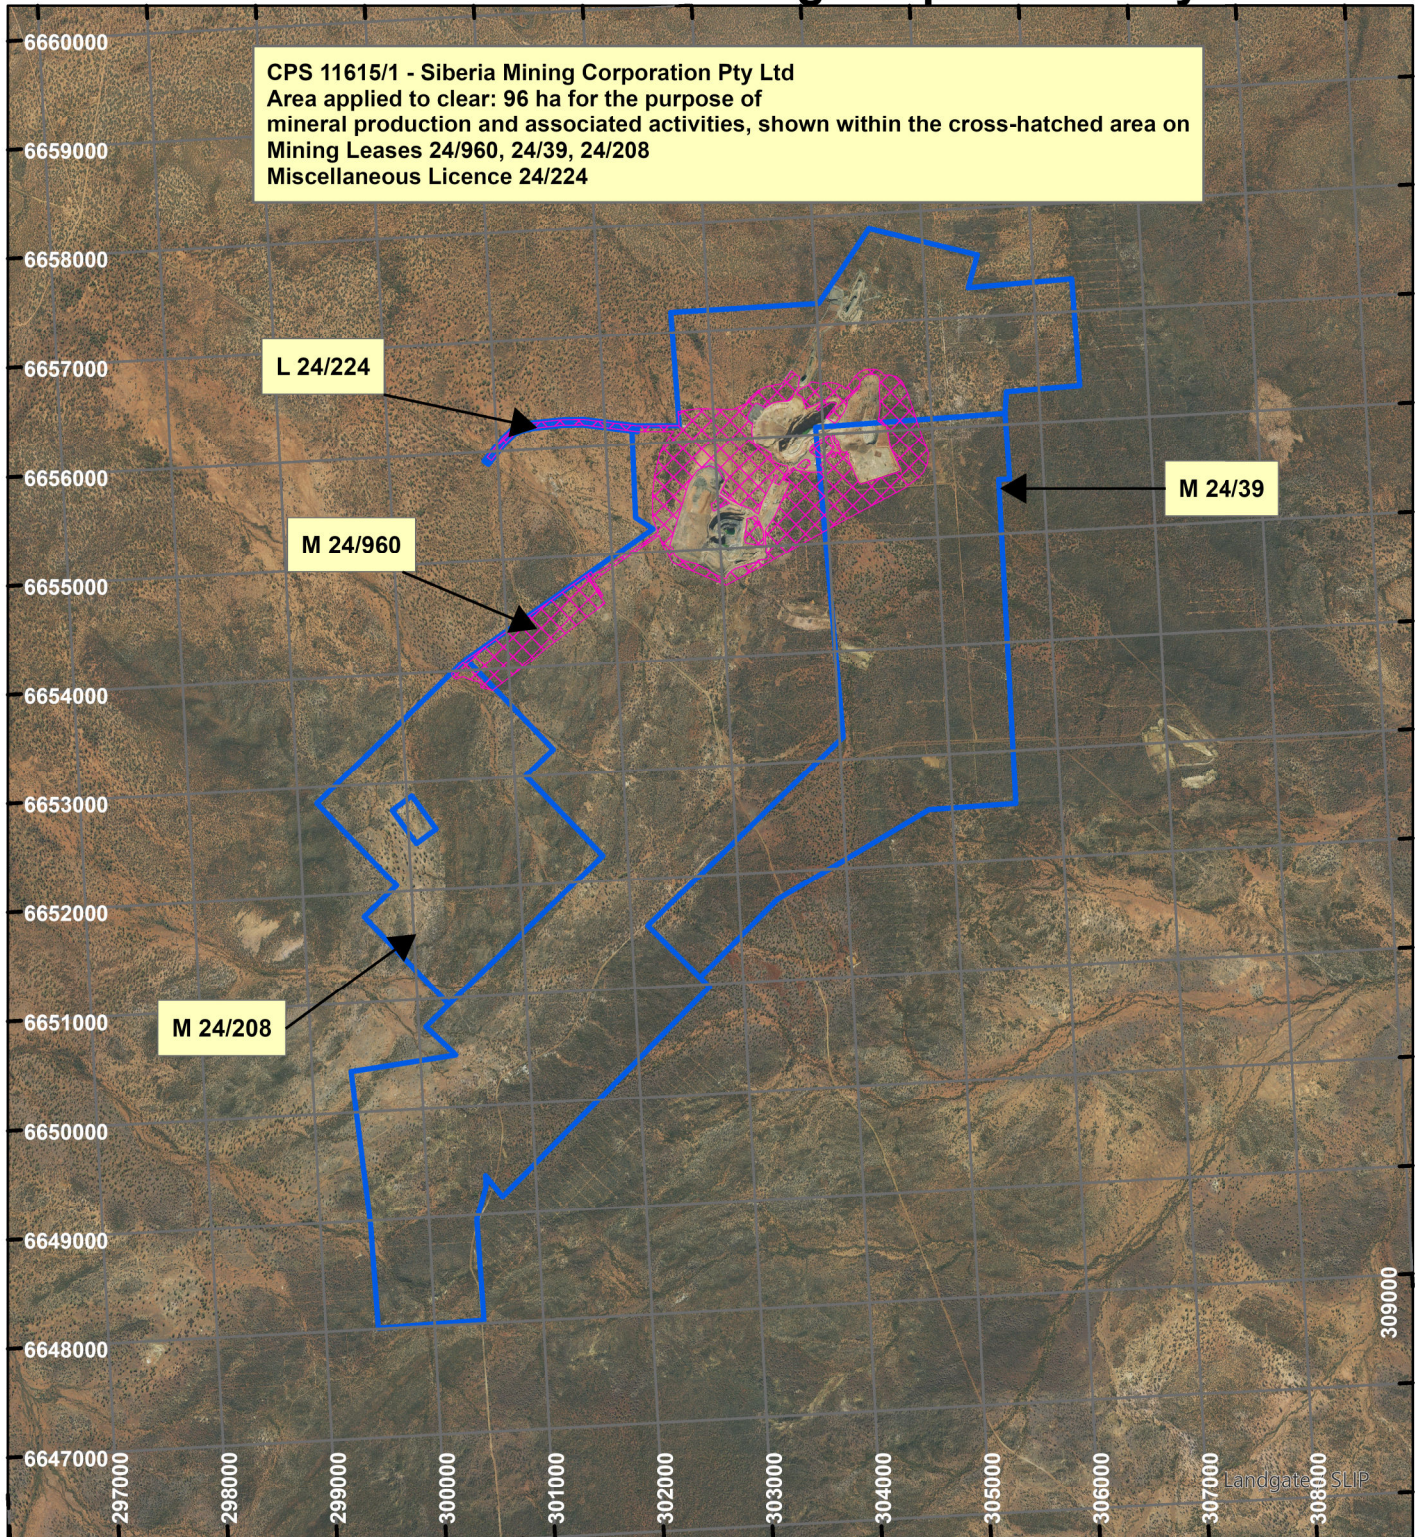

CPS 11615/1 - Siberia Mining Corporation Pty Ltd

LEGEND

 Clearing Instruments

 Mining Tenements

Scale 1:70,000

(Approximate when reproduced at A4)

Geocentric Datum Australia 2020

Note: the data in this map have not been projected. This may result in geometric distortion or measurement inaccuracies.

..... Date

Officer with delegated authority under Section 20 of the Environmental Protection Act 1986

Information derived from this map should be confirmed with the data custodian acknowledged by the agency acronym in the legend.