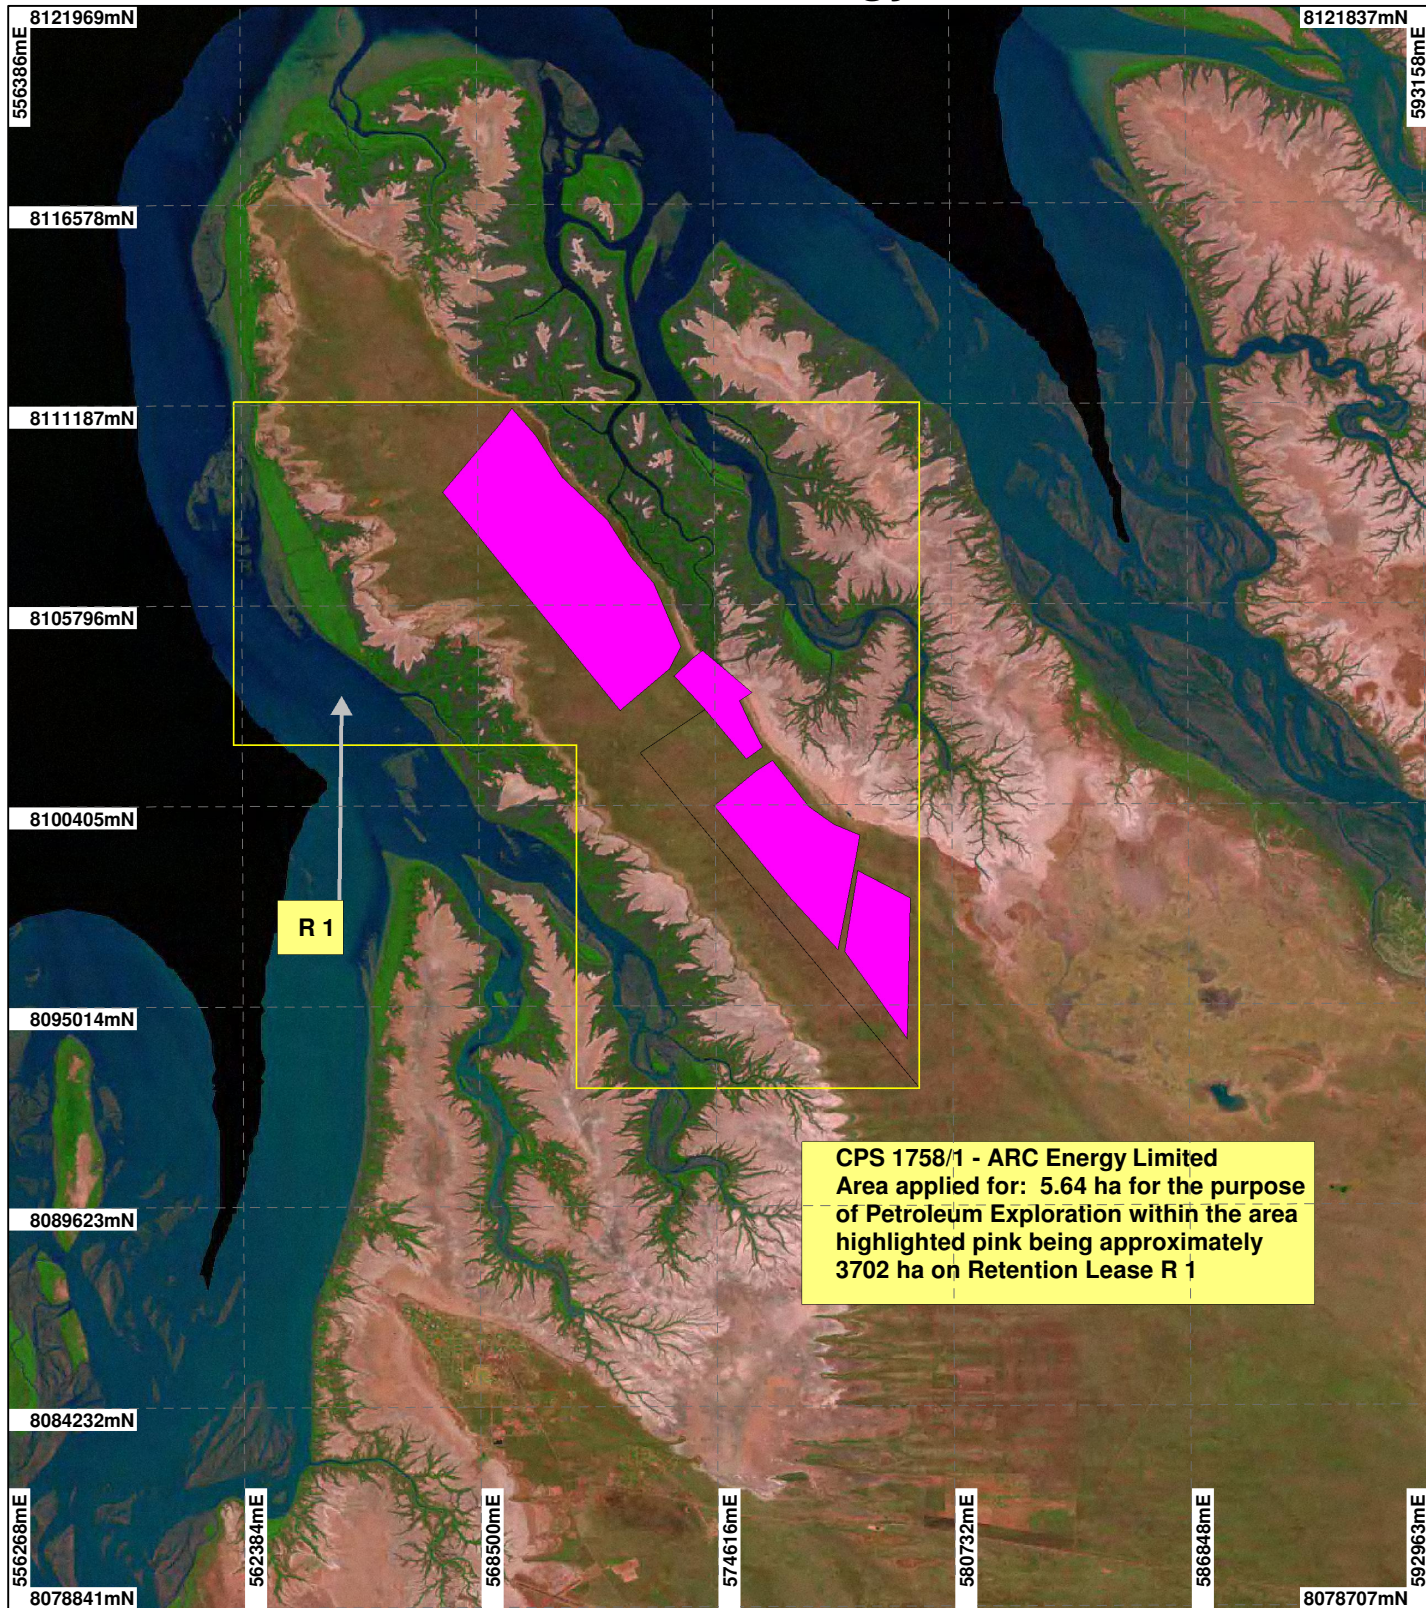

CPS 1758/1 - ARC Energy Limited

LEGEND

Clearing Instruments

1. Areas Applied to Clear
   - Petroleum Titles - DOIR
2. Western Australia ETM 25m
   543 - AGO 02

Scale 1:200000

(Approximate when reproduced at A4)

Geocentric Datum Australia 1994

..... Date .....

Officer with delegated authority under Section 20 of the Environmental Protection Act 1986

Information derived from this map should be confirmed with the data custodian acknowledged by the agency acronym in the legend.

WA Crown Copyright 2002