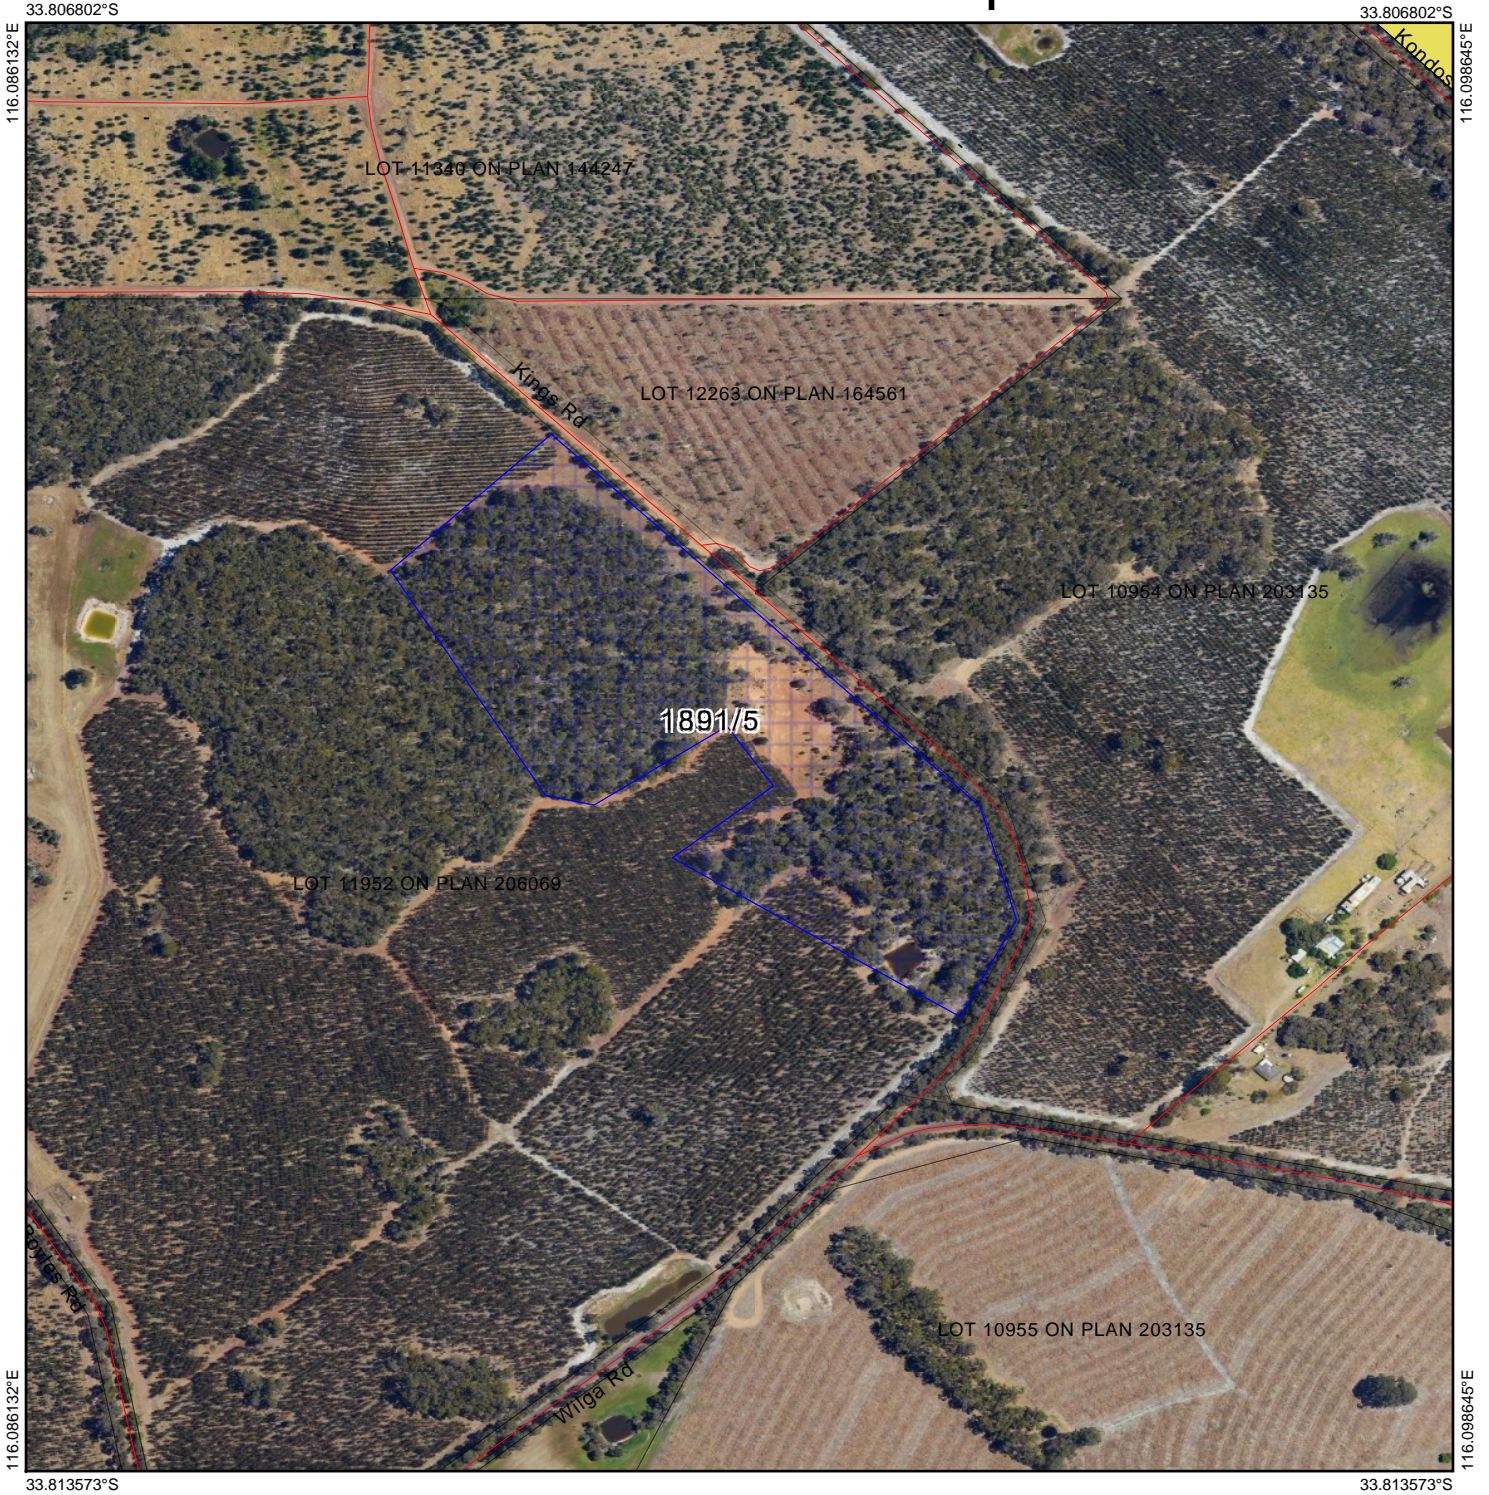

CPS 1891/5a - Map

Legend

-  DPaW Tenure
-  Imagery
-  Clearing Instruments Proposals
-  Roads

(Approximate when reproduced at A4)

GDA 94 (Lat/Long)

Geocentric Datum of Australia 1994

..... Date

GOVERNMENT OF
WESTERN AUSTRALIA
WA Crown Copyright 2019