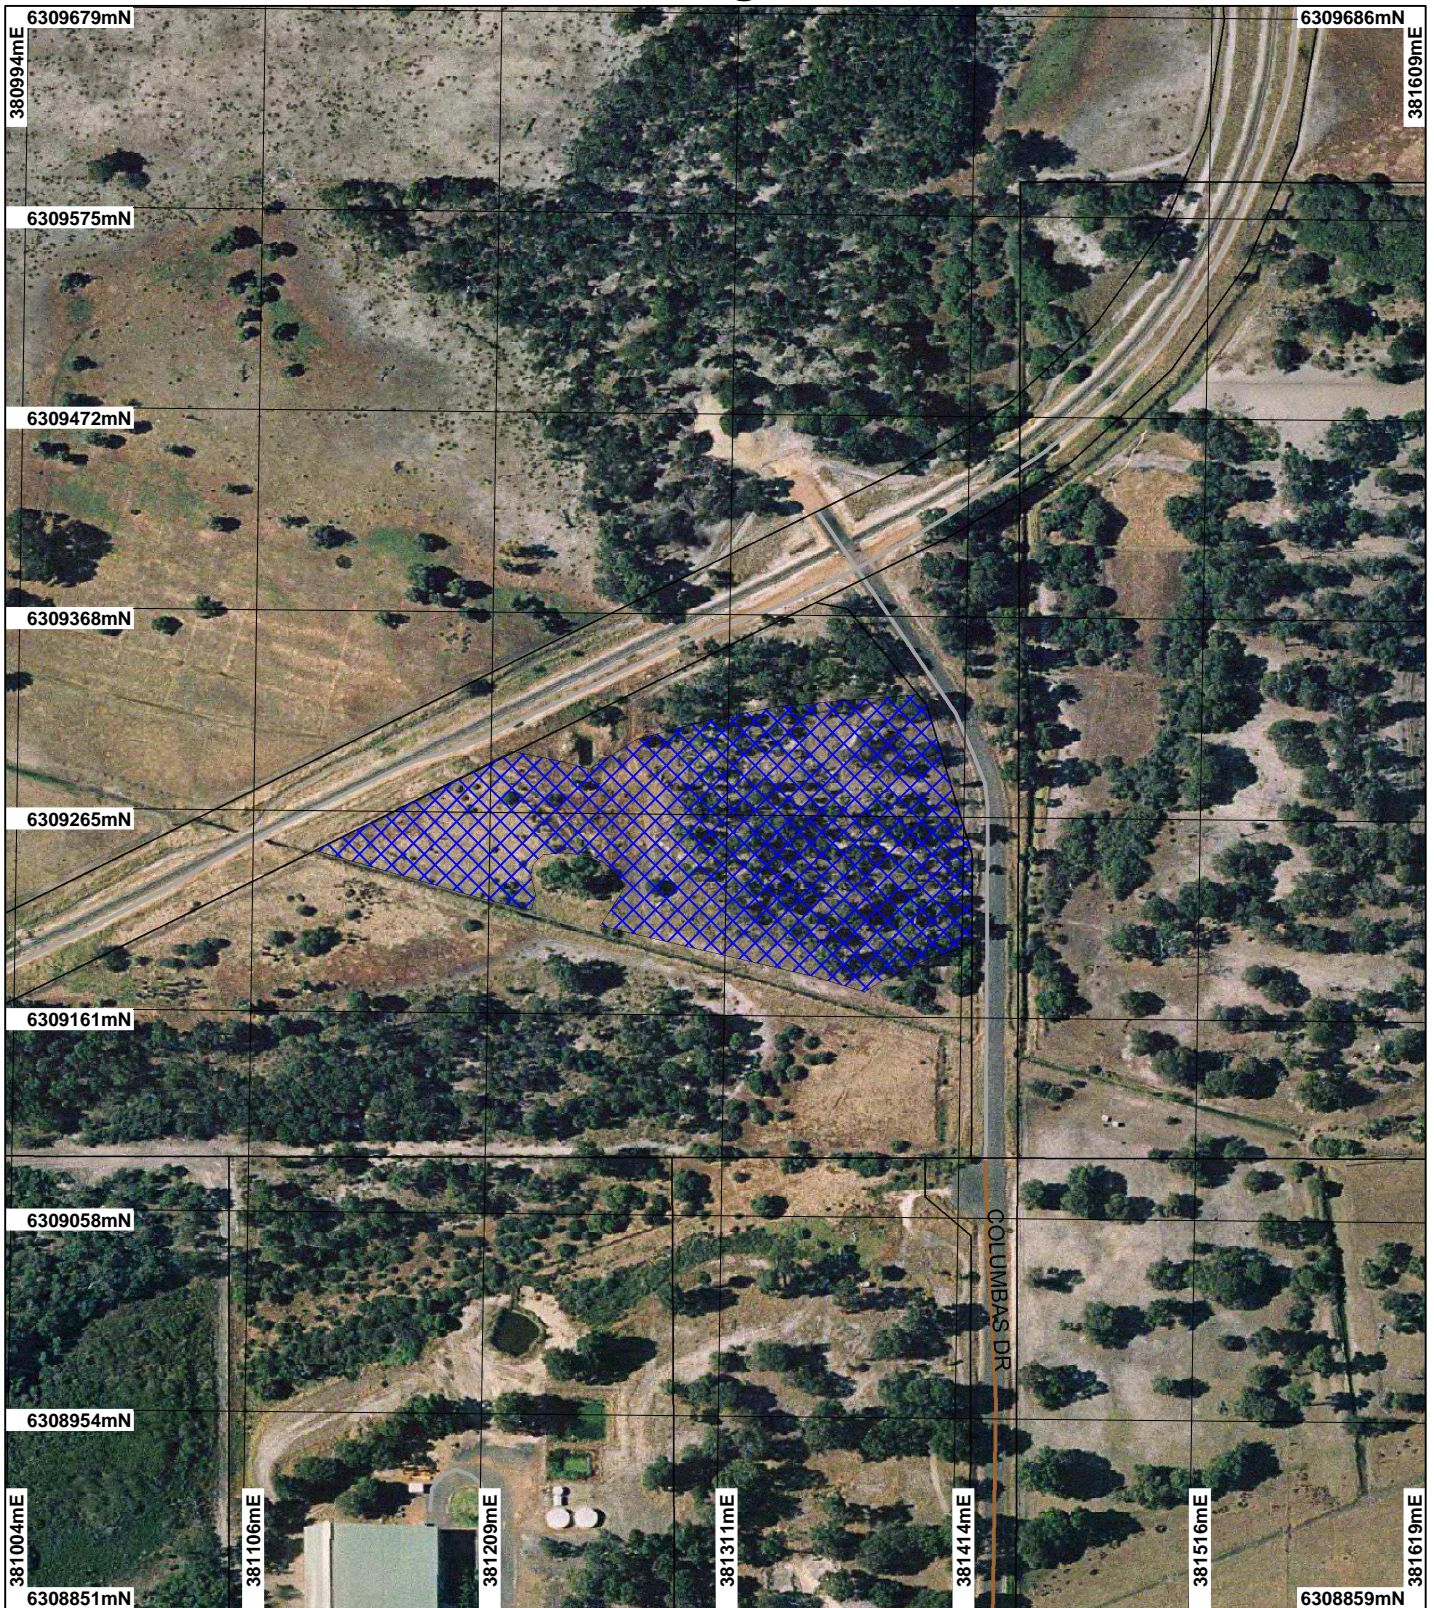

CPS1982/1 - Smargiassi Nominees

LEGEND

Road Centrelines - DLI 1/5/04
 Cadastre - DLI
 Local Government Authorities
 - DLI
 CALM Administrative
 Districts - CALM 19/3/01

Clearing Instruments
 Bunbury 50cm Orthomosaic -
 DLI04

Scale 1:3641
 (Approximate when reproduced at A4)

Geocentric Datum Australia 1994

Note: the data in this map have not been projected. This may result in geometric distortion or measurement inaccuracies.