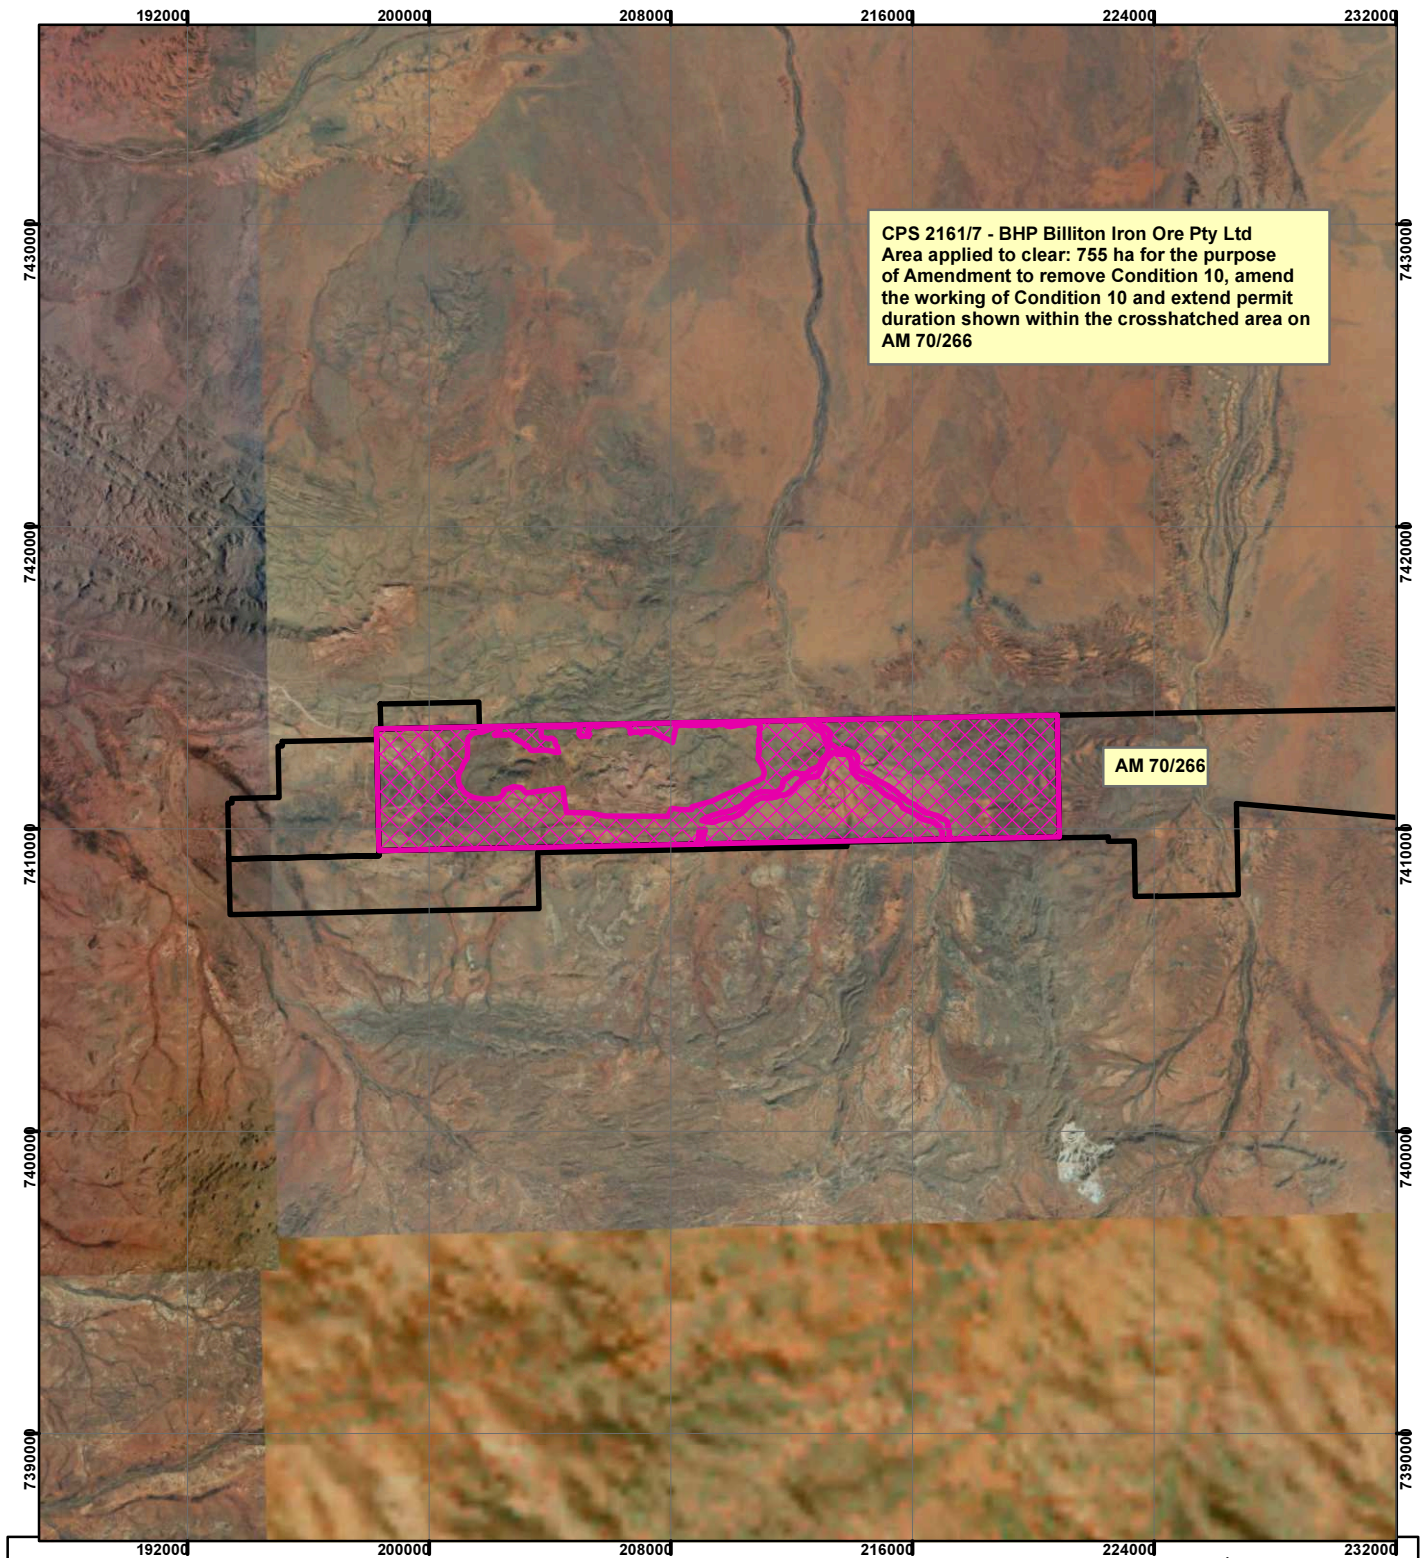

# CPS 2161/7 - BHP Billiton Iron Ore Pty Ltd

## Legend

 Clearing Instruments

## TENID

 AM 7000266

Geocentric Datum Australia 1994

*Note: the data in this map have not been projected. This may result in geometric distortion or measurement inaccuracies.*

..... Date .....

Officer with delegated authority under Section 20 of  
 the Environmental Protection Act 1986