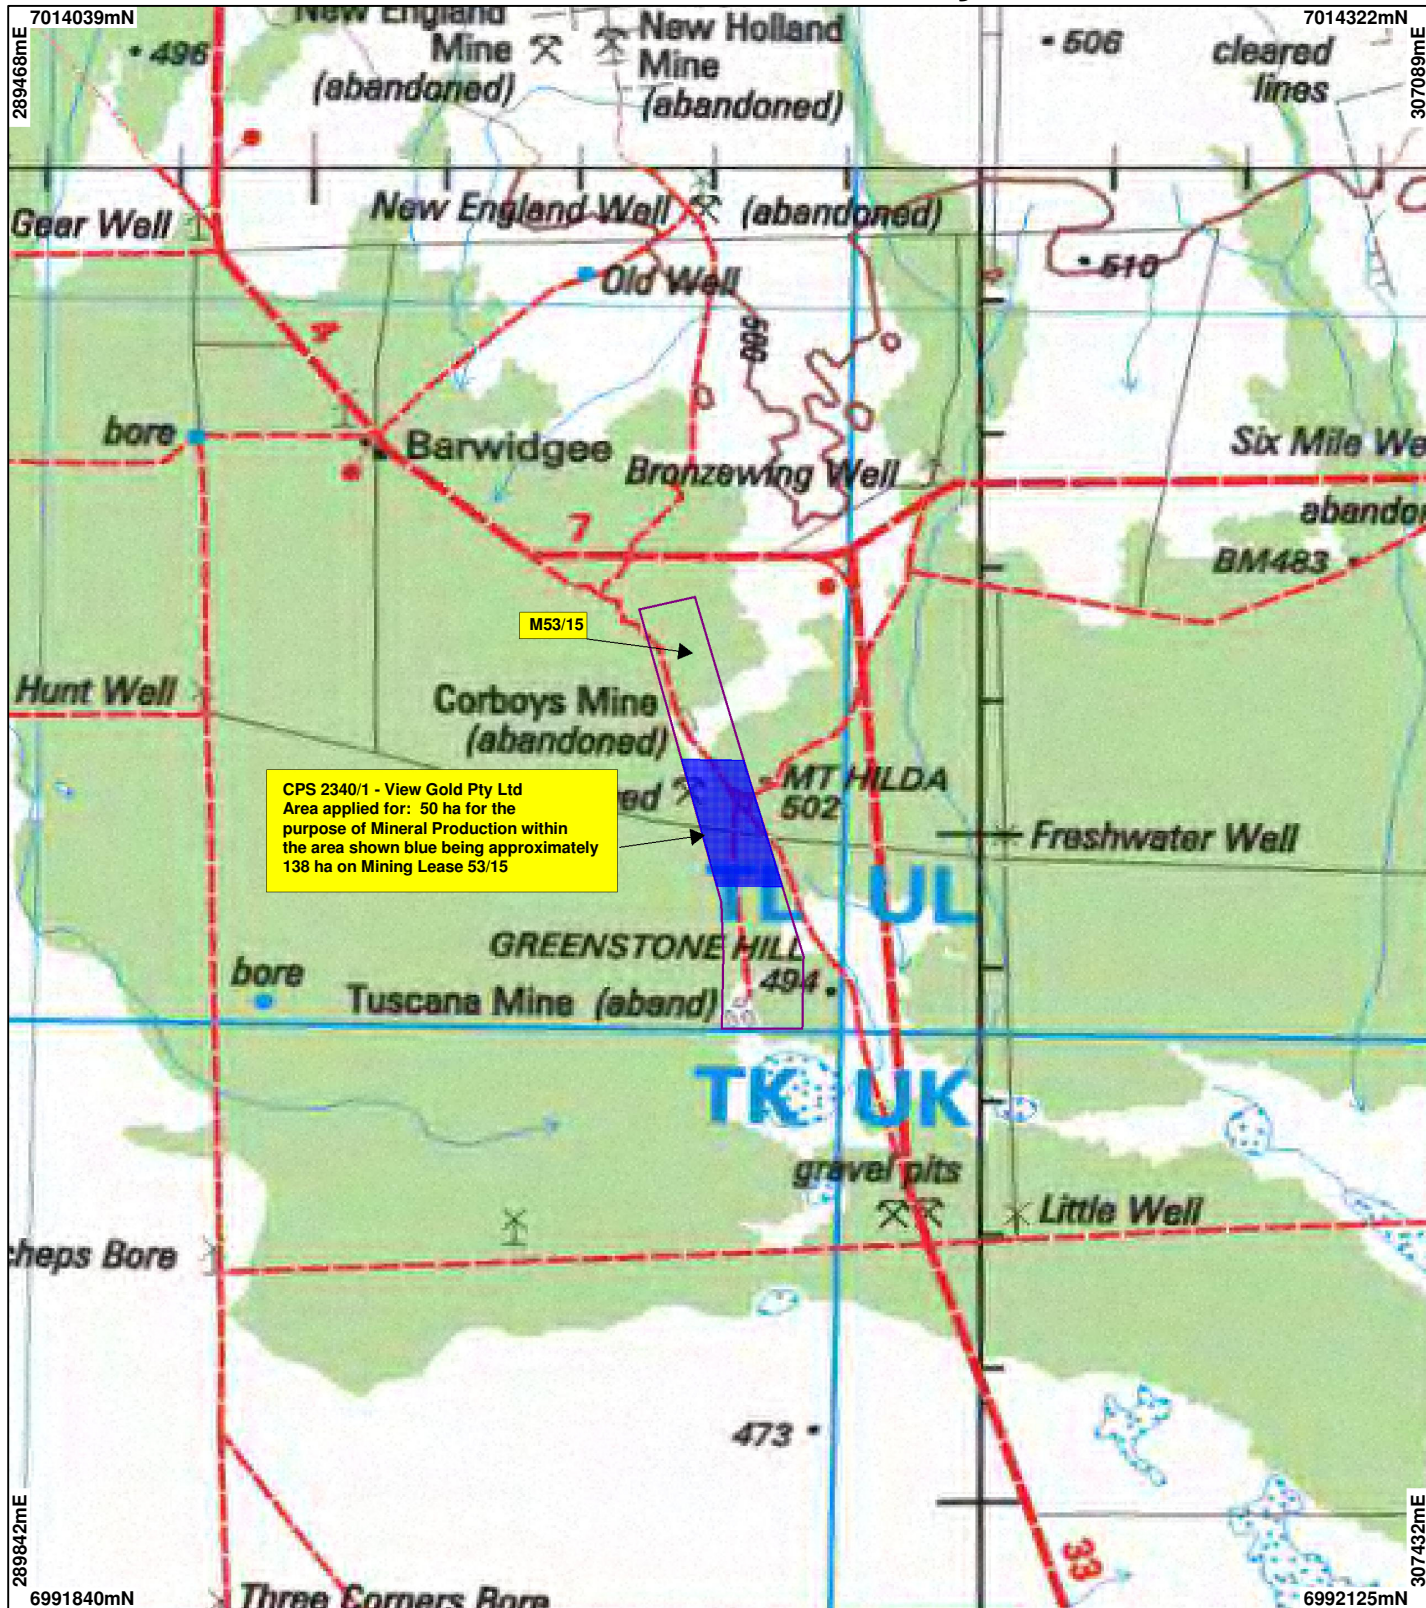

CPS 2340/1 - View Gold Pty Ltd

LEGEND

- Mining Tenements
- Clearing Instruments
- NATMAP 250K Series Mapping
  - GA 08/03

Scale 1:100000

(Approximate when reproduced at A4)

Geocentric Datum Australia 1994

..... Date .....

Officer with delegated authority under Section 20 of the Environmental Protection Act 1986

Information derived from this map should be confirmed with the data custodian acknowledged by the agency acronym in the legend.

WA Crown Copyright 2002