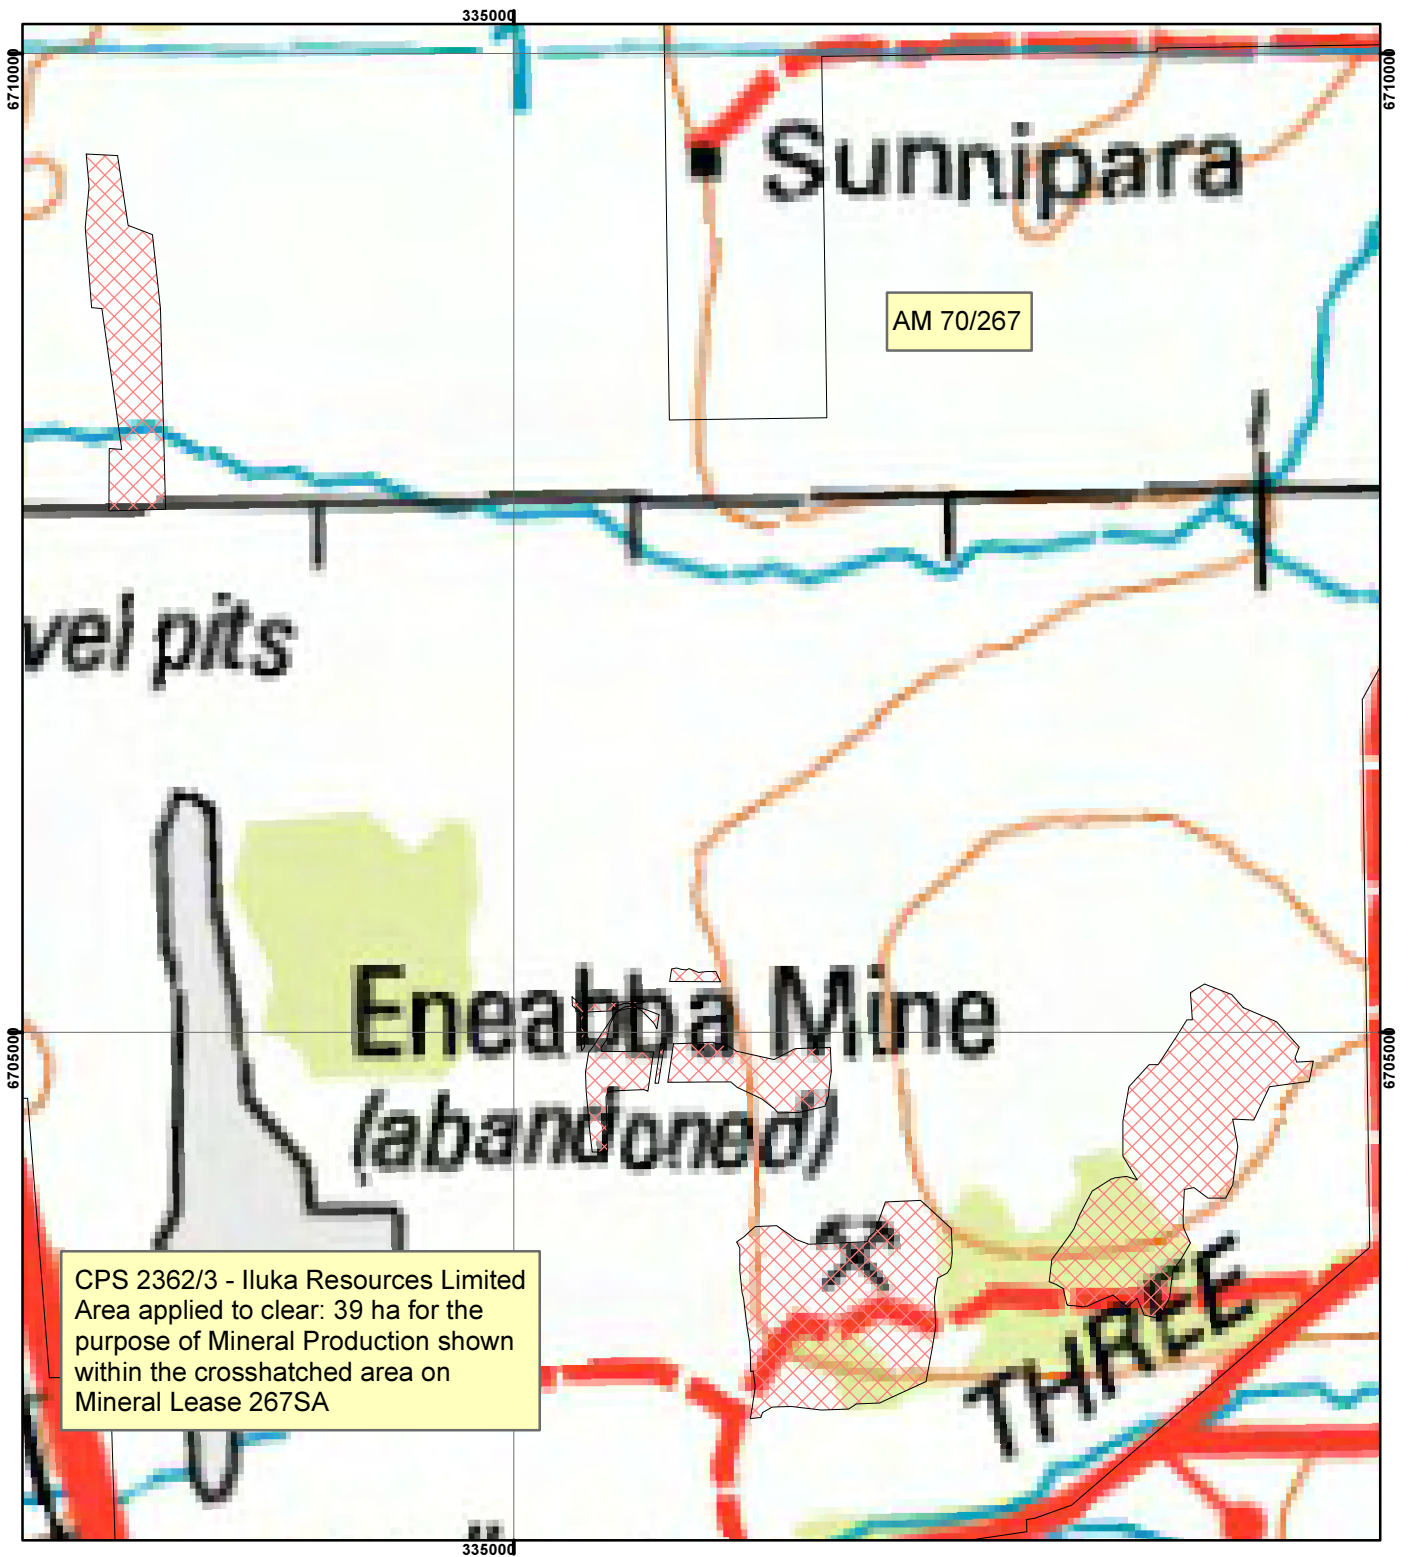

## Legend

 Clearing Instruments

## Mining Tenements

FMT\_TENID

 M 267SA

Geocentric Datum Australia 1994

*Note: the data in this map have not been projected. This may result in geometric distortion or measurement inaccuracies.*

..... Date .....