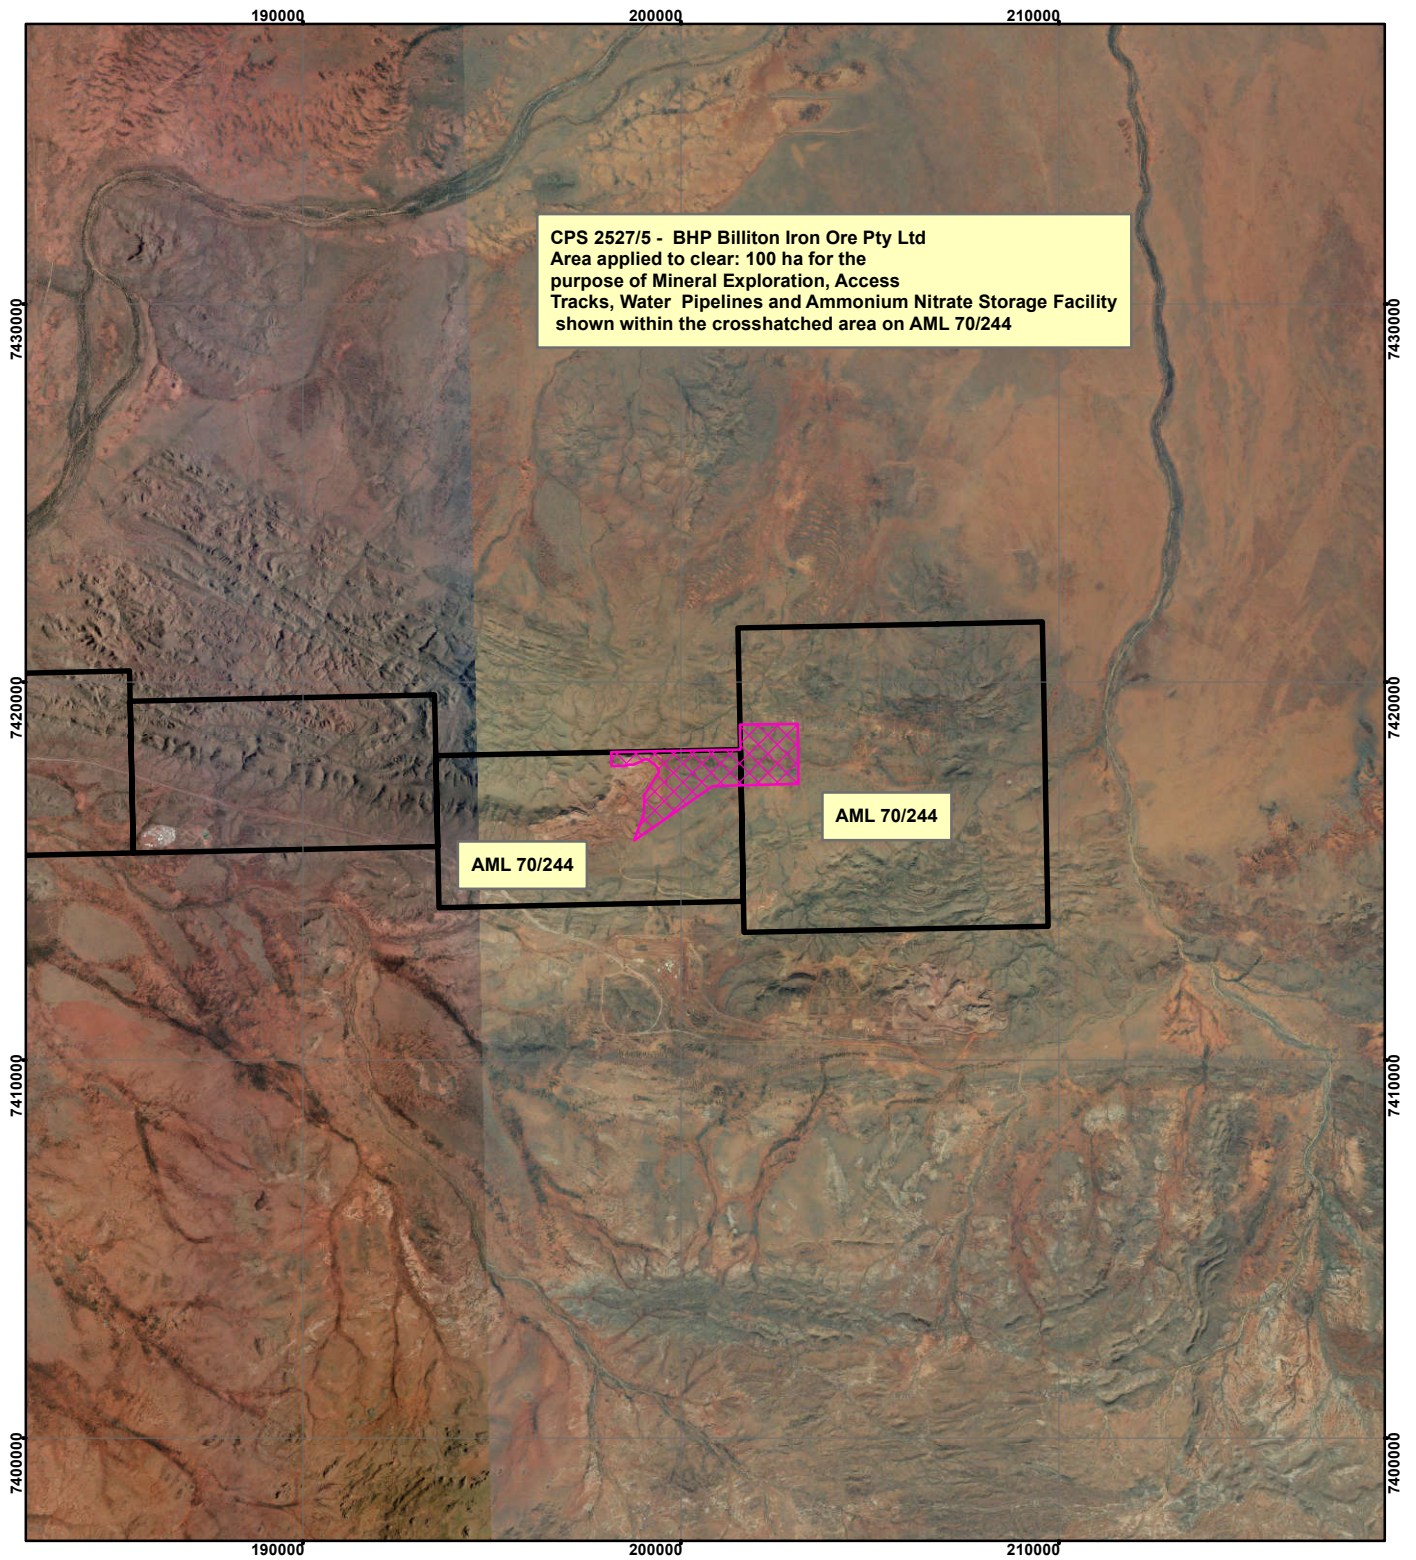

CPS 2527/5 - BHP Billiton Iron Ore Pty Ltd

Legend

-  Clearing Instruments
-  Mining Tenements

Geocentric Datum Australia 1994

Note: the data in this map have not been projected. This may result in geometric distortion or measurement inaccuracies.

..... Date

Officer with delegated authority under Section 20 of the Environmental Protection Act 1986

Information derived from this map should be confirmed with the data custodian acknowledged by the agency acronym in the legend.