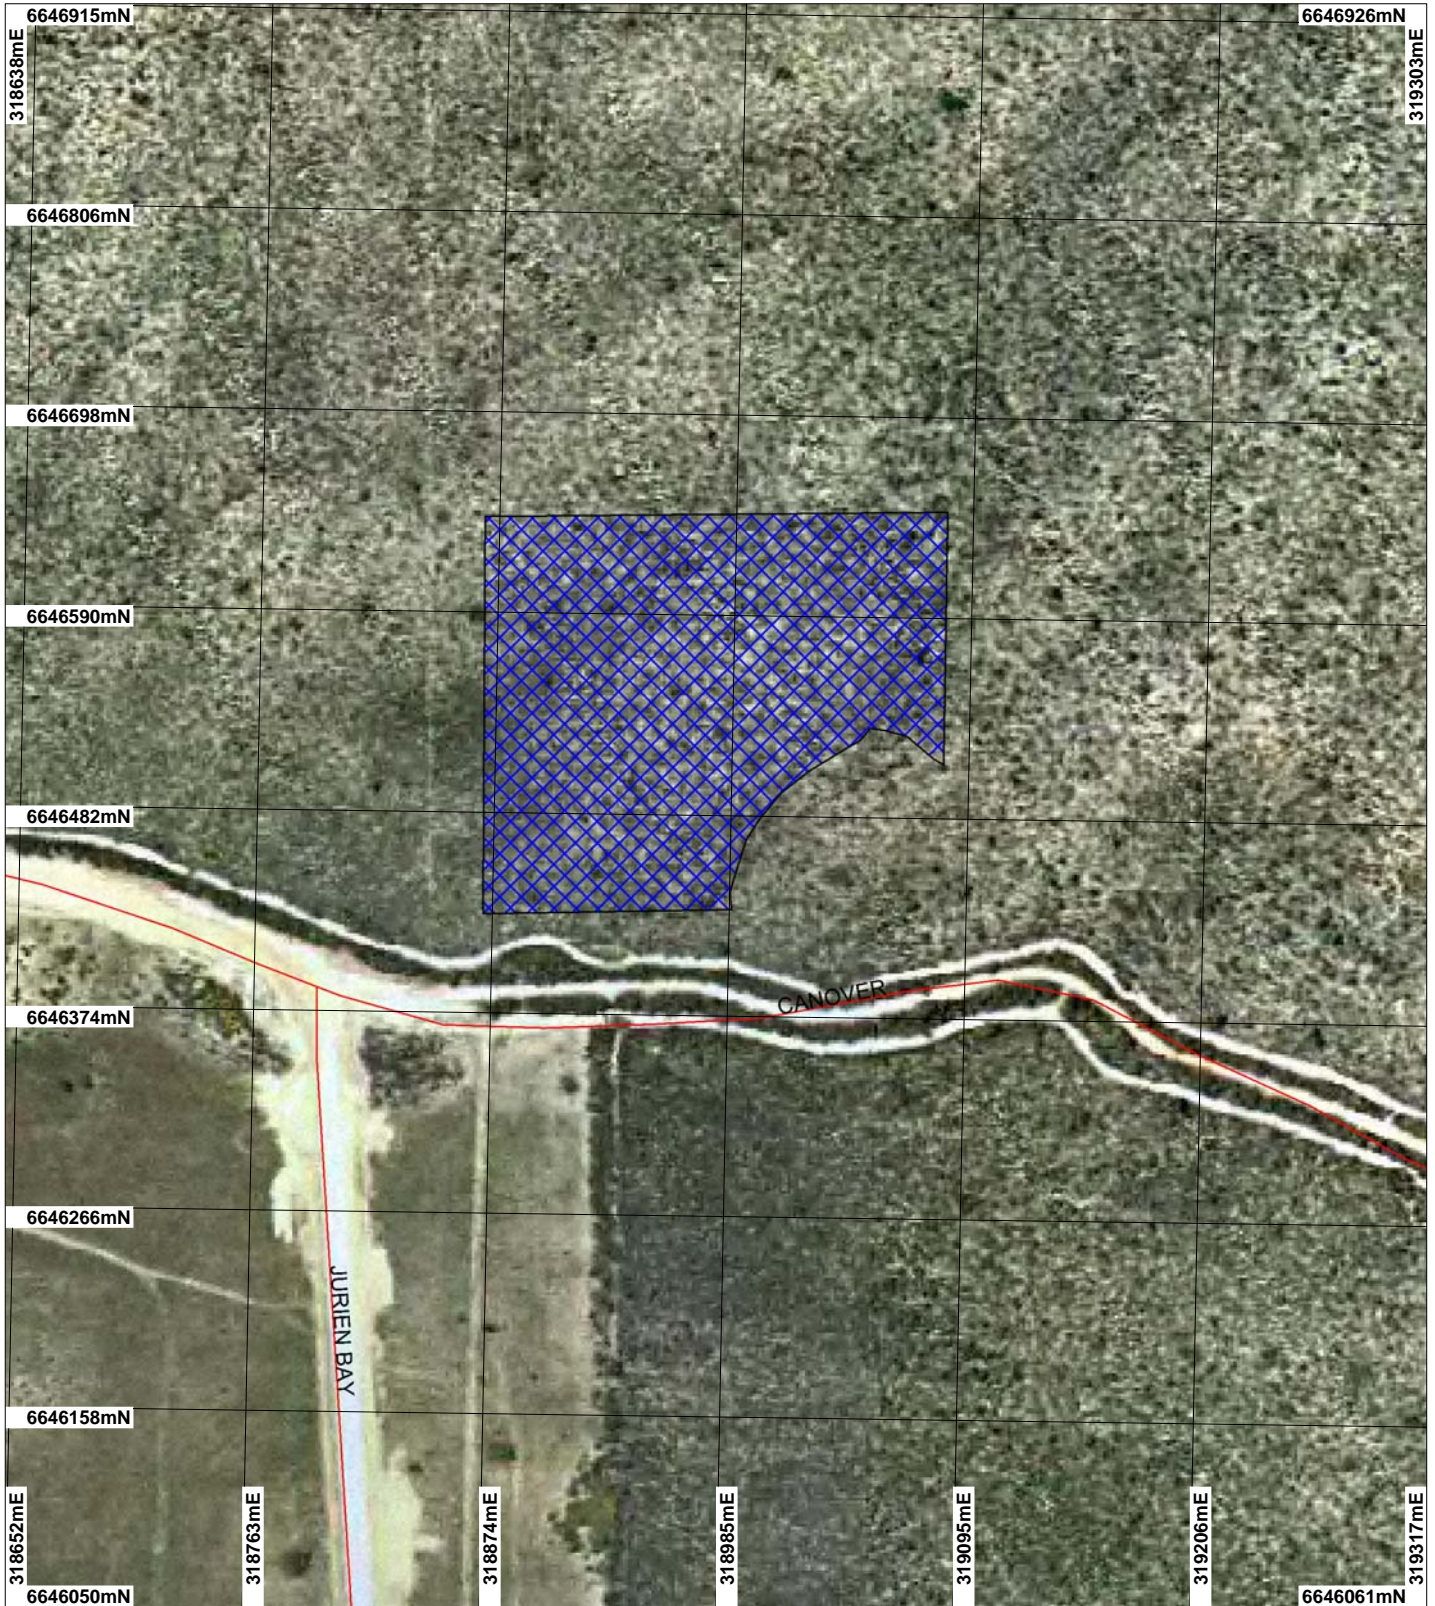

# CPS 2534/1

## LEGEND

Scale 1:3847

(Approximate when reproduced at A4)

Geocentric Datum Australia 1994

Note: the data in this map have not been projected. This may result in geometric distortion or measurement inaccuracies.