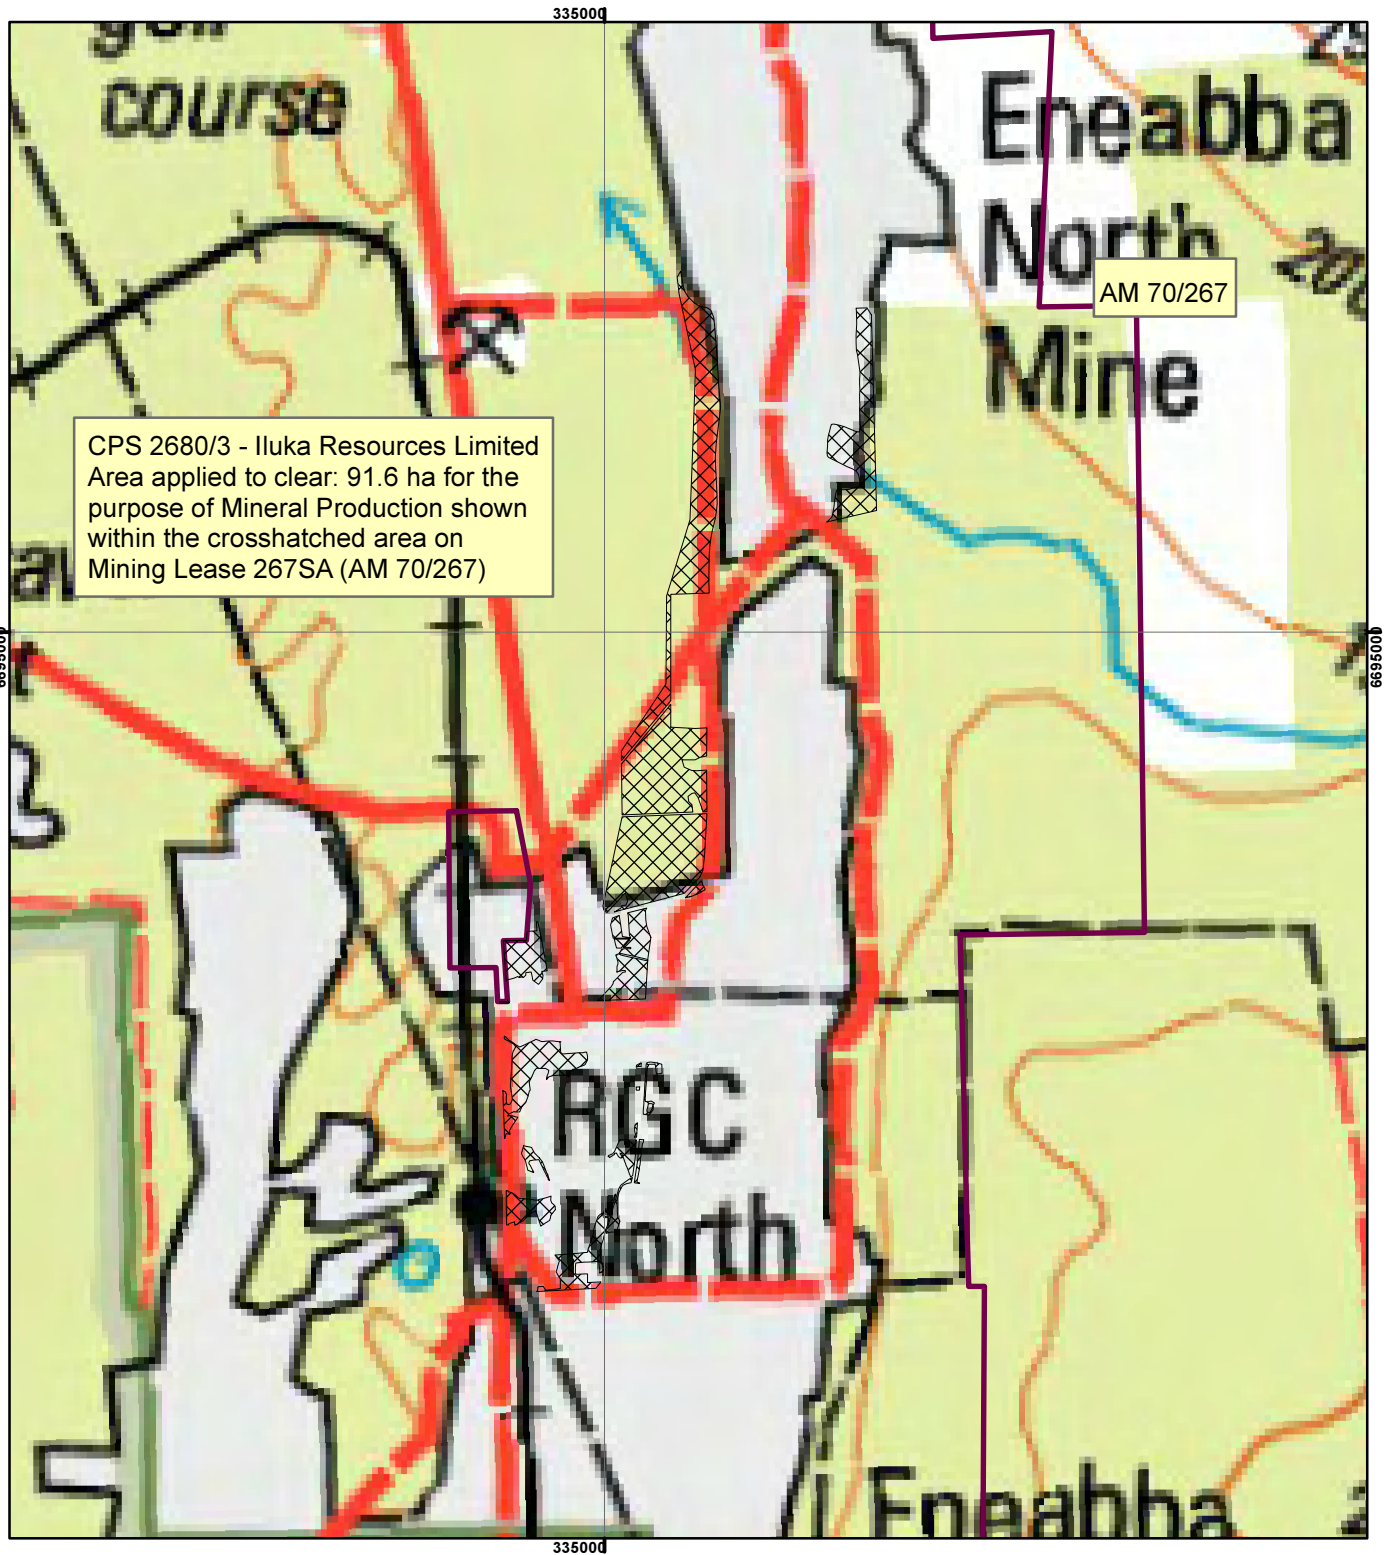

## Legend

 Clearing Instruments

## Mining Tenements

FMT\_TENID

 M 267SA

Geocentric Datum Australia 1994

*Note: the data in this map have not been projected. This may result in geometric distortion or measurement inaccuracies.*

..... Date .....