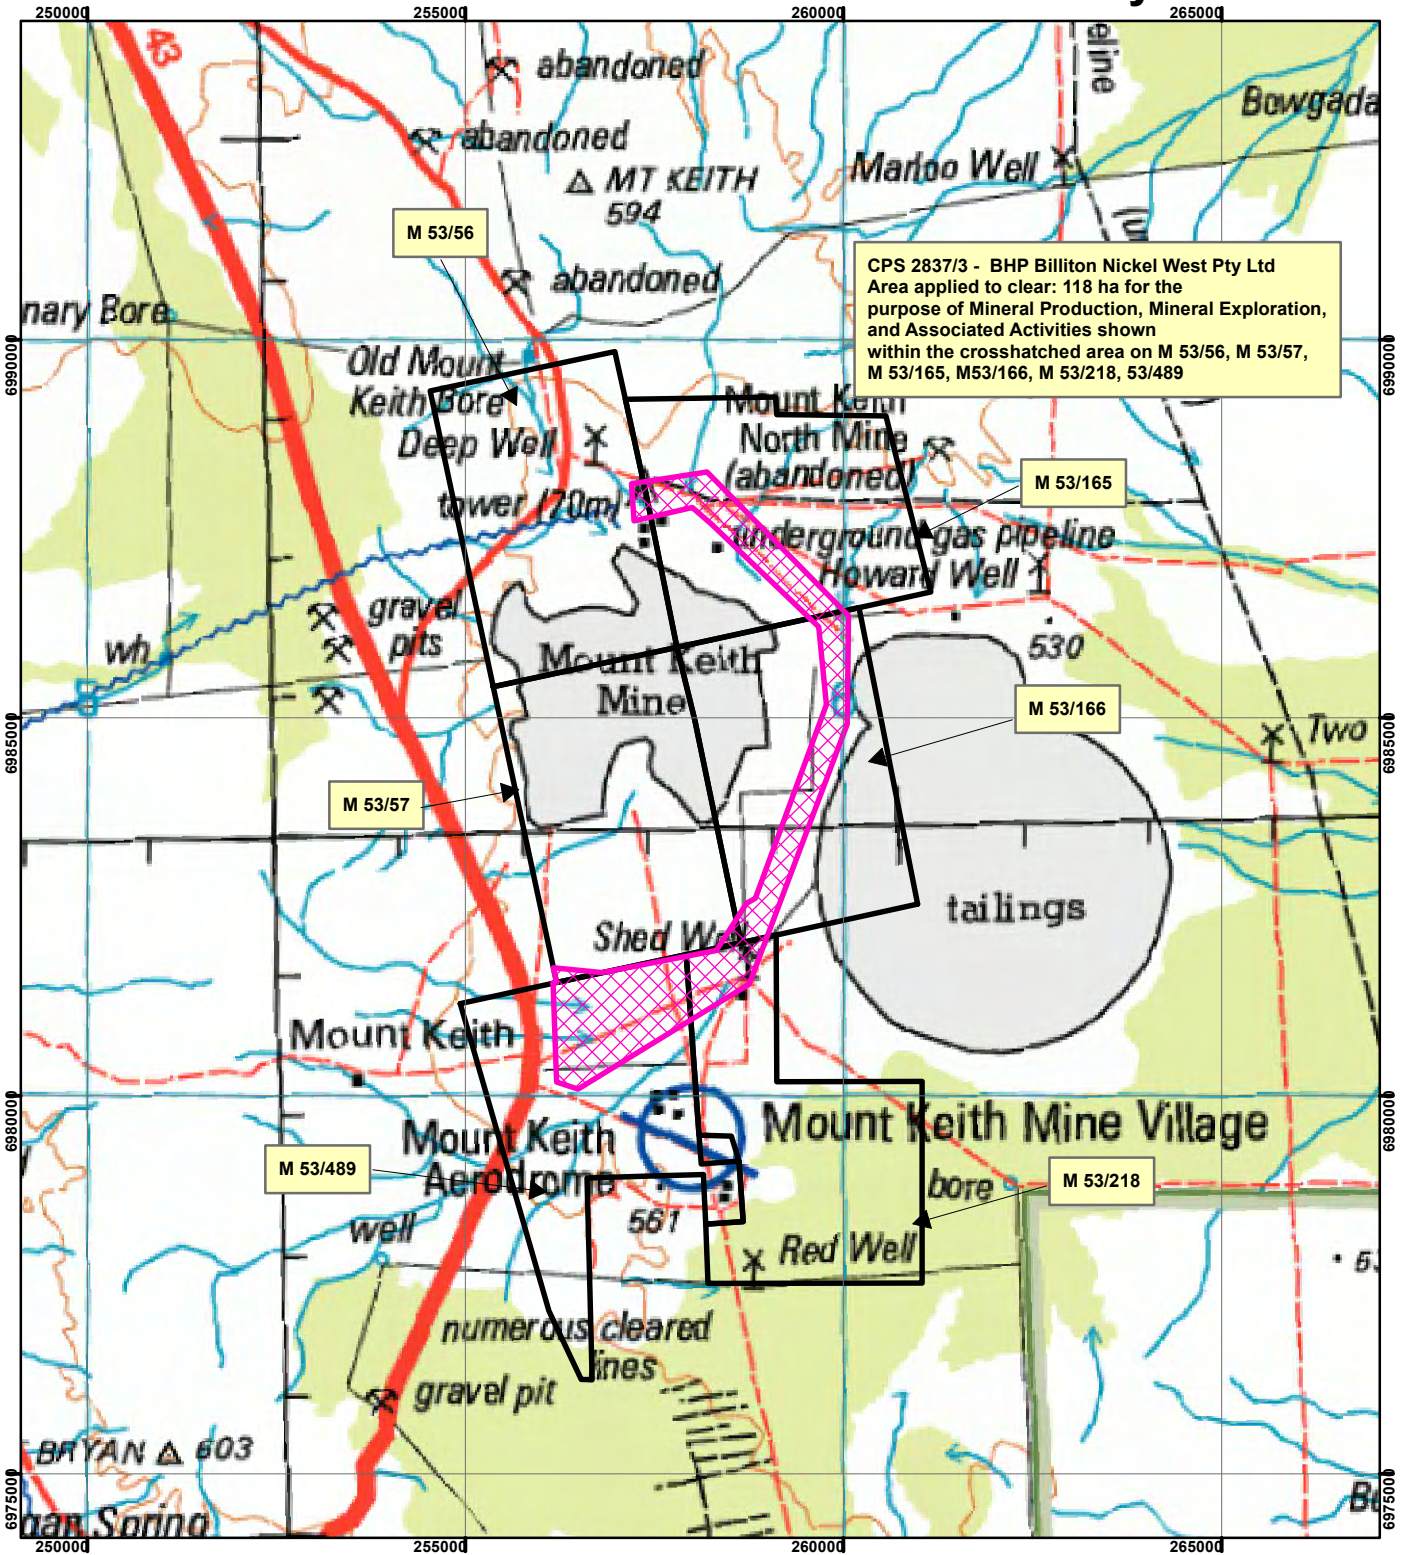

CPS 2837/3 - BHP Billiton Nickel West Pty Ltd

Legend

-  Clearing Instruments
-  Mining Tenements

Geocentric Datum Australia 1994

Note: the data in this map have not been projected. This may result in geometric distortion or measurement inaccuracies.

..... Date

Officer with delegated authority under Section 20 of the Environmental Protection Act 1986

Information derived from this map should be confirmed with the data custodian acknowledged by the agency acronym in the legend.