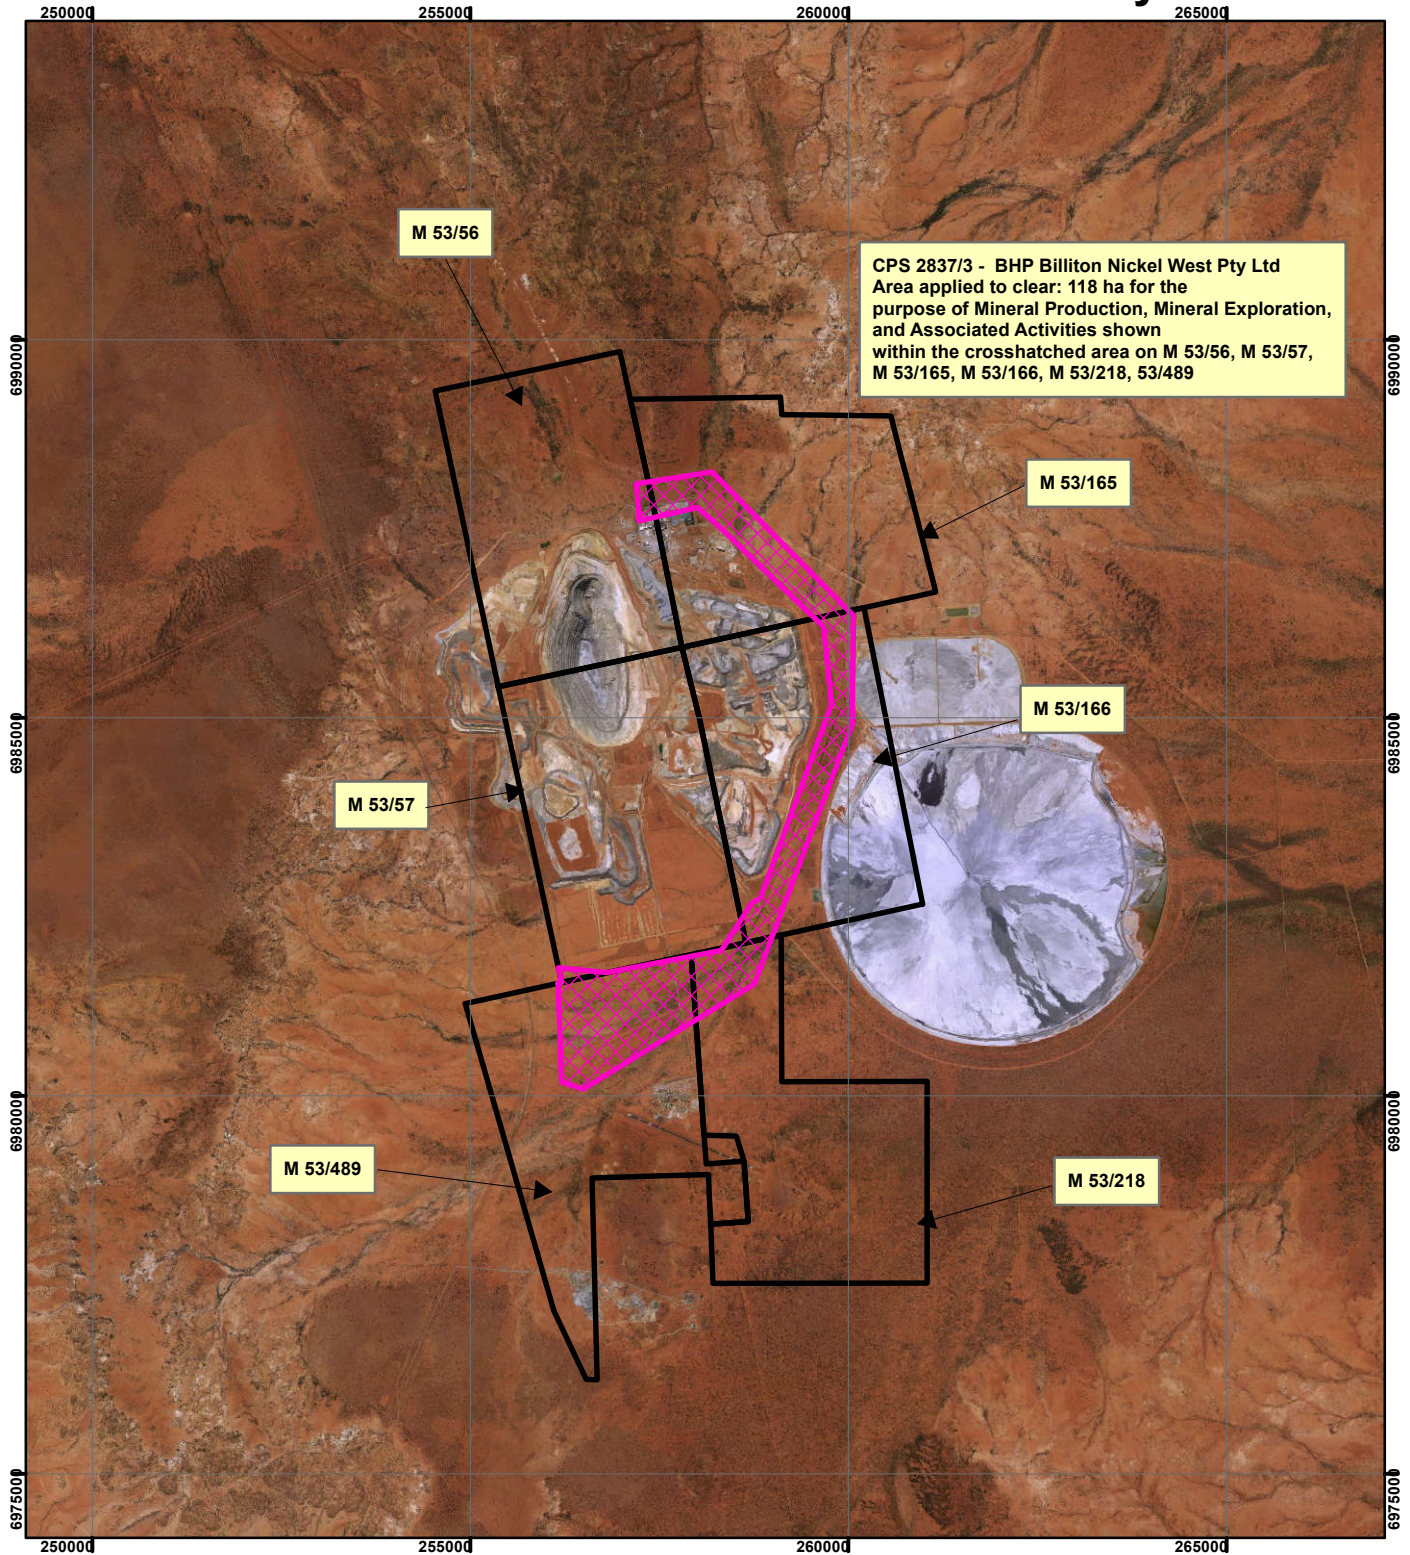

CPS 2837/3 - BHP Billiton Nickel West Pty Ltd

Legend

-  Clearing Instruments
-  Mining Tenements

Geocentric Datum Australia 1994

Note: the data in this map have not been projected. This may result in geometric distortion or measurement inaccuracies.

..... Date

Officer with delegated authority under Section 20 of the Environmental Protection Act 1986

Information derived from this map should be confirmed with the data custodian acknowledged by the agency acronym in the legend.