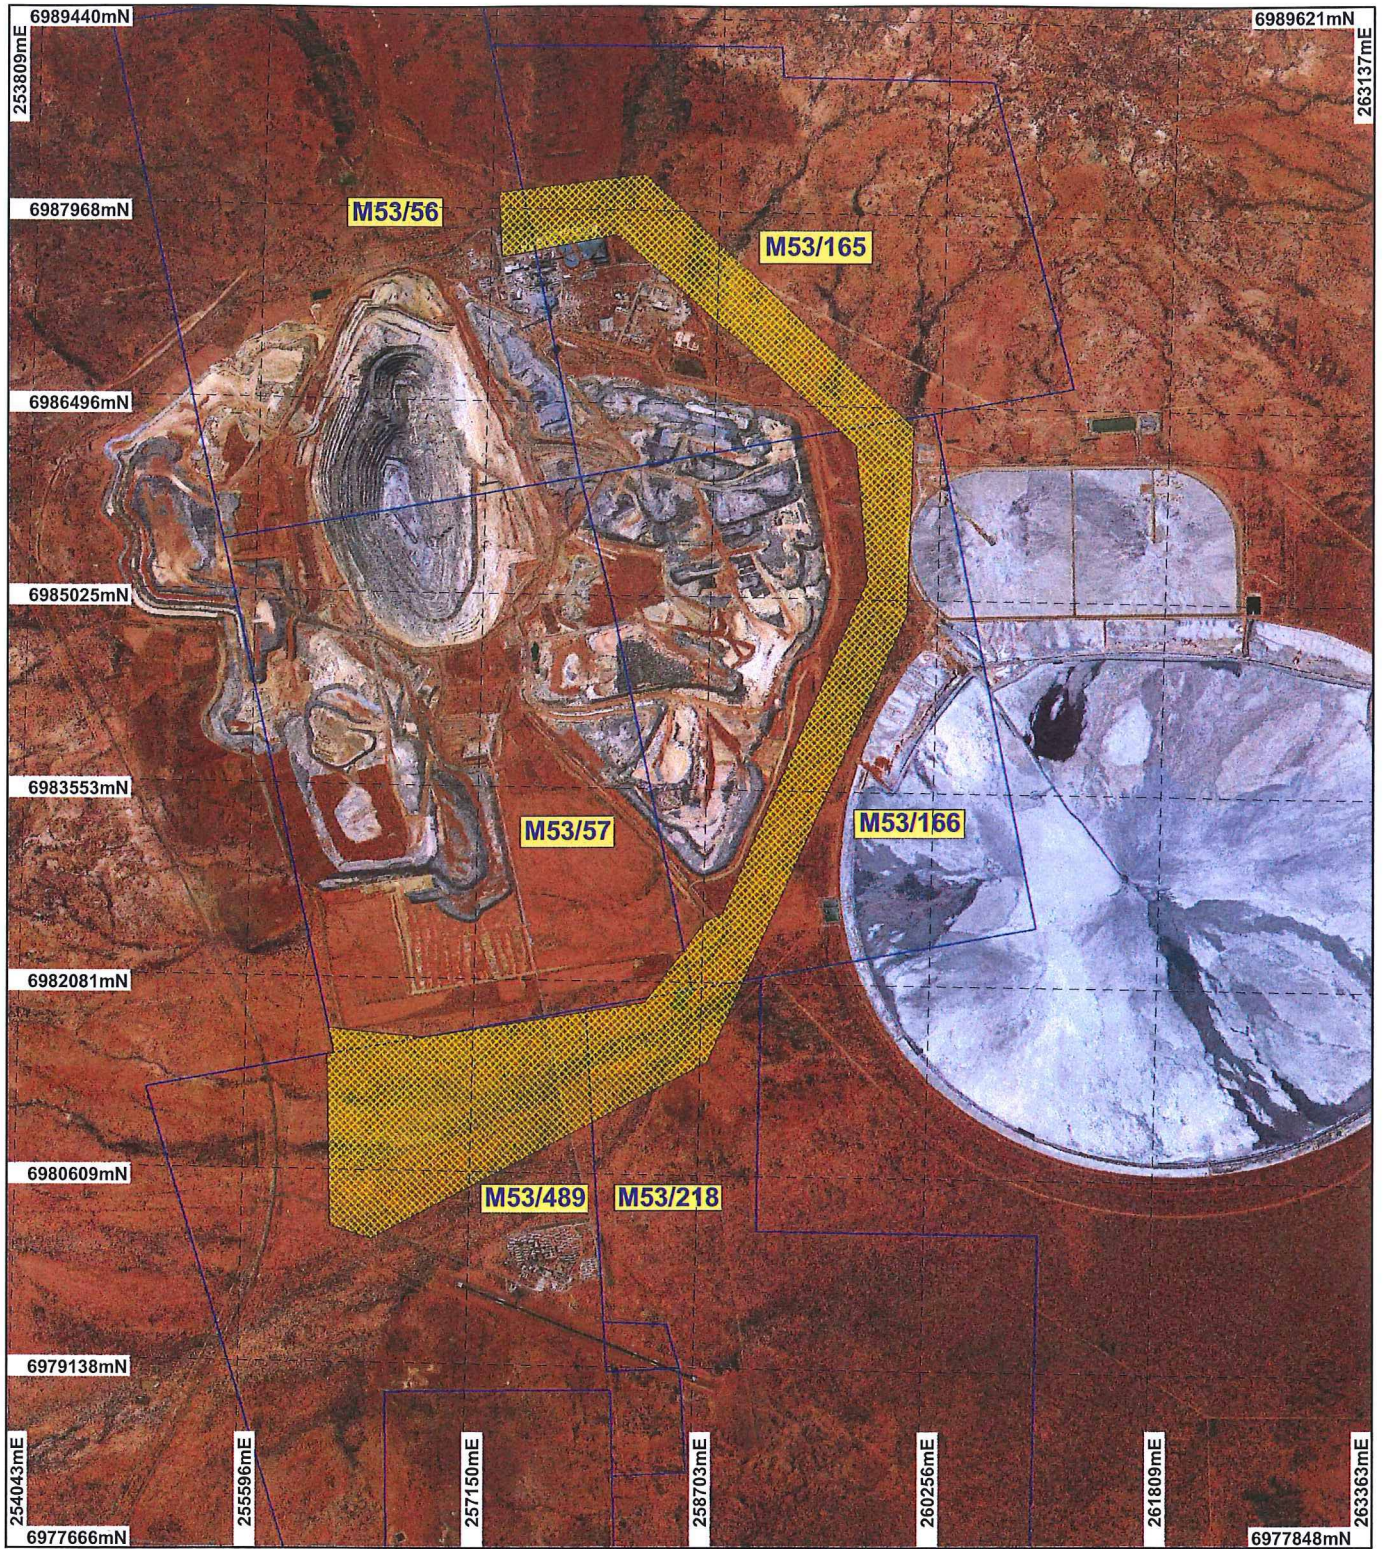

PLAN 2837/2

LEGEND

- Mining Tenements
- Clearing Instruments
- Areas Approved to Clear
Mount Kelth 3043 Apr 2011
Mosaic

Geocentric Datum Australia 1994

Note: the data in this map have not been projected. This may result in geometric distortion or measurement inaccuracies.

STEVE TANTALA Date 6/2/14

Officer with delegated authority under Section 20 of the Environmental Protection Act 1986

Information derived from this map should be confirmed with the data custodian acknowledged by the agency acronym in the legend.

WA Crown Copyright 2002