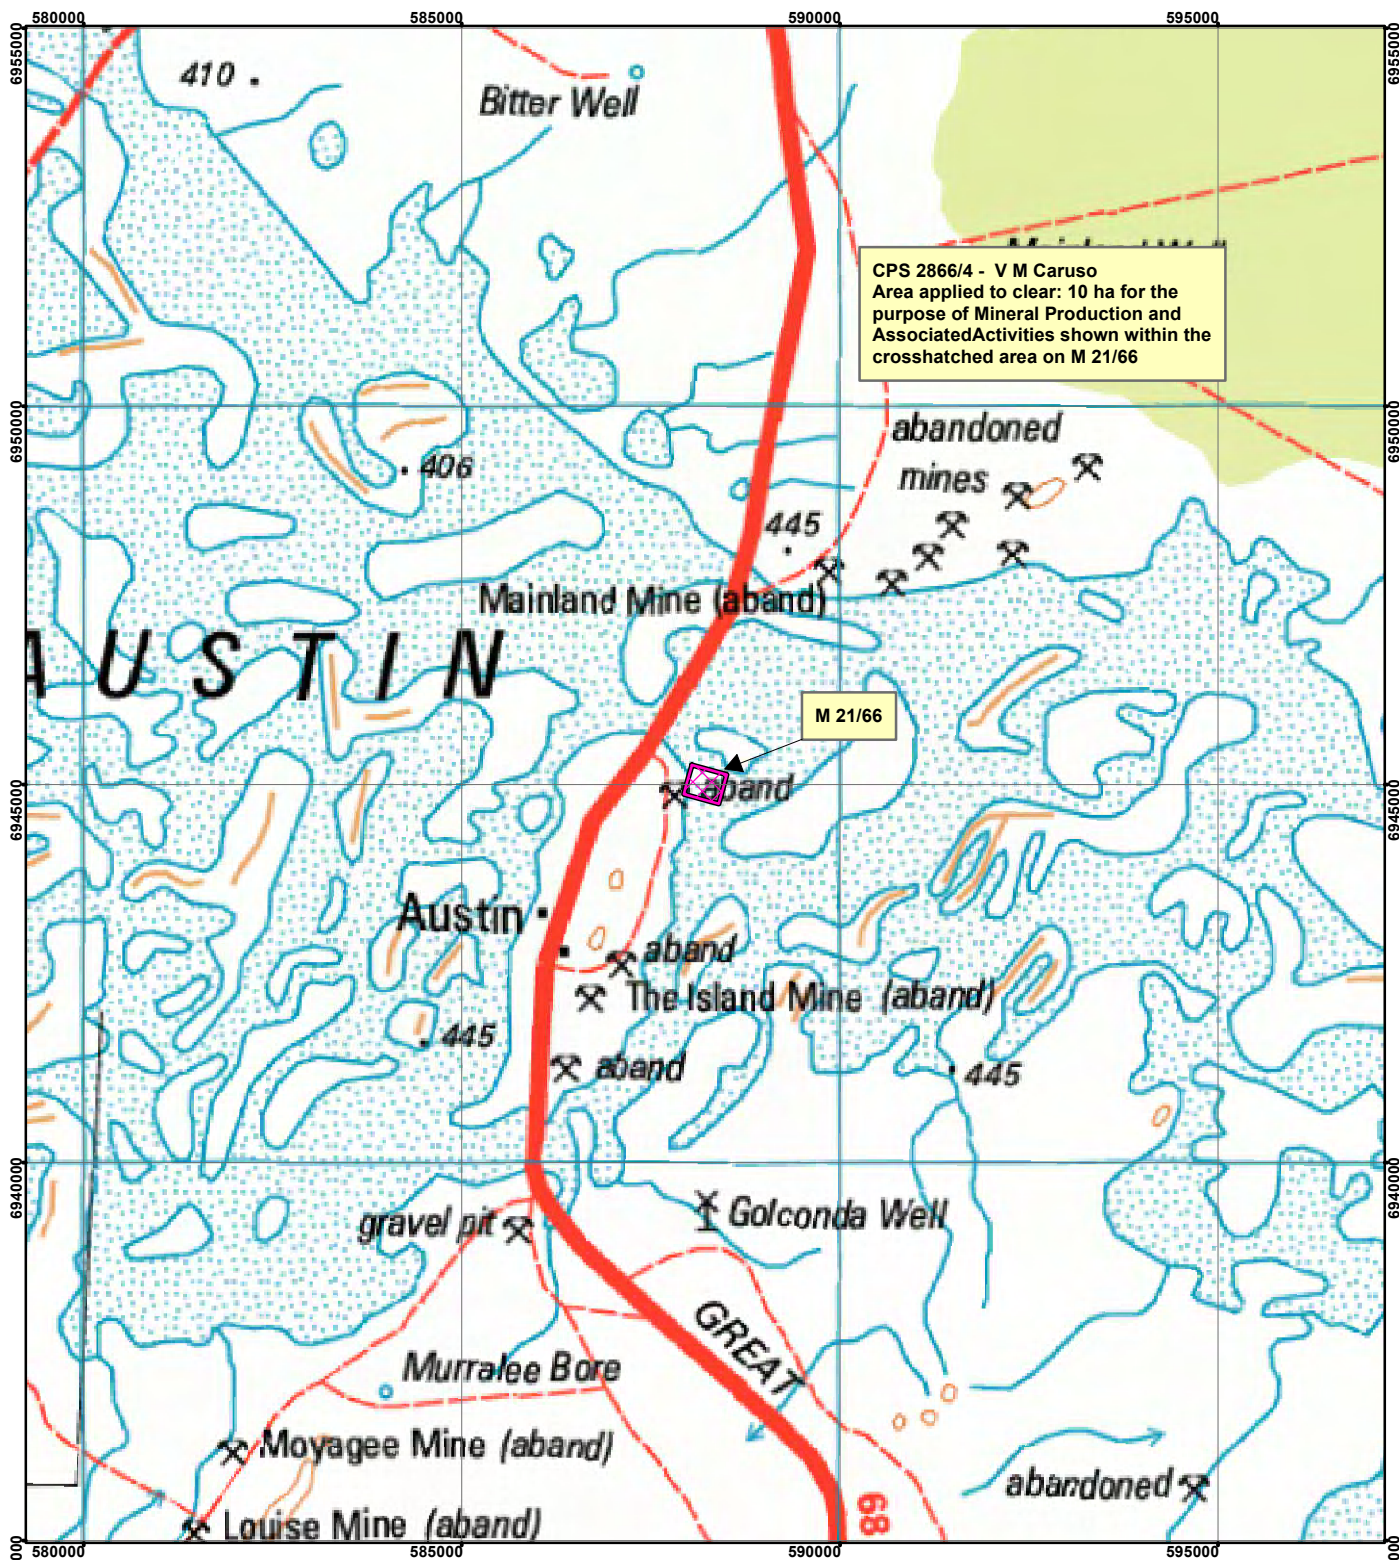

CPS 2866/4 - VM Caruso

Legend

- Clearing Instruments
- Mining Tenements

Geocentric Datum Australia 1994

..... Date .....

Officer with delegated authority under Section 20 of the Environmental Protection Act 1986

Information derived from this map should be confirmed with the data custodian acknowledged by the agency acronym in the legend.