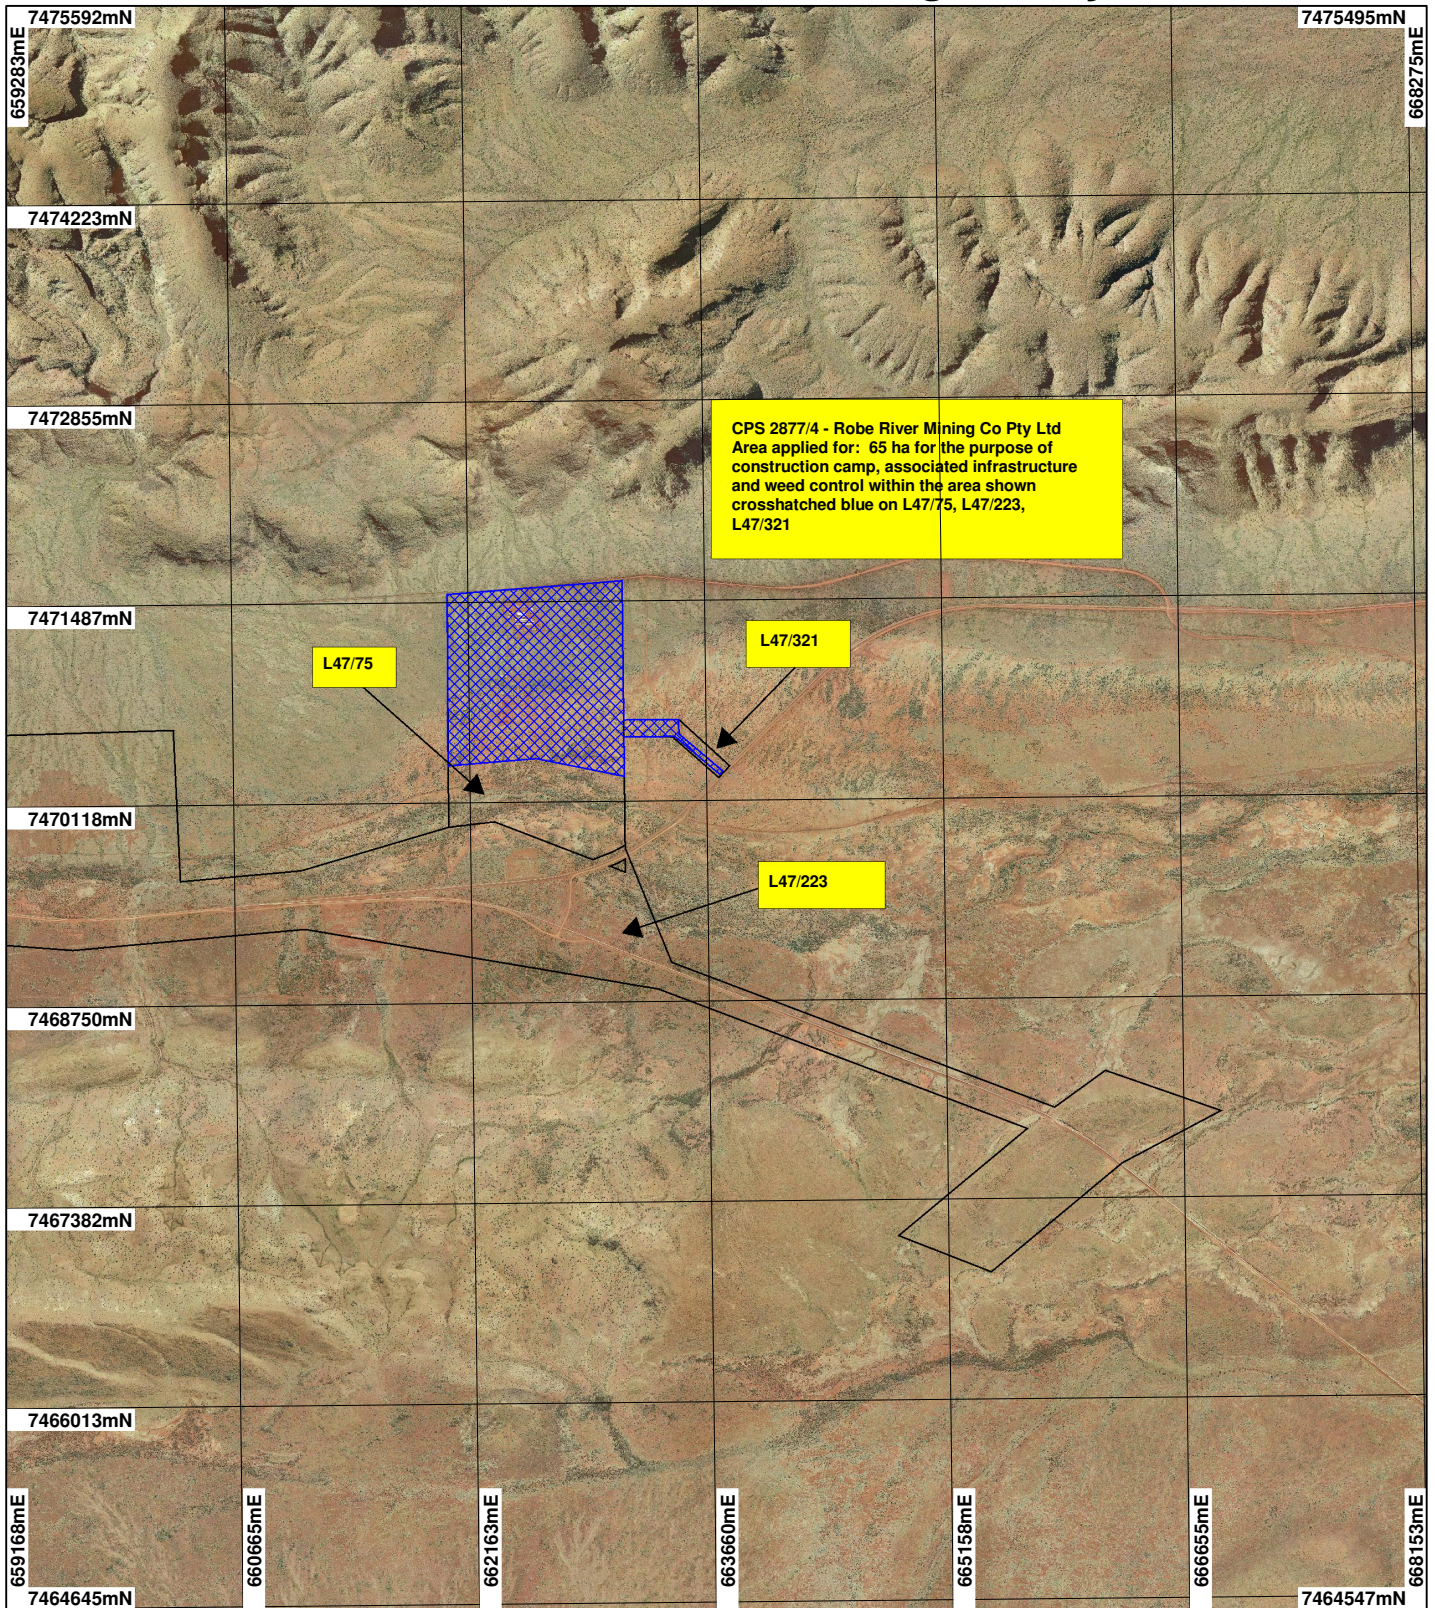

CPS 2877/4 - Robe River Mining Co Pty Ltd

LEGEND

- Mining Tenements
- Clearing Instruments
- Munjina 50cm Orthomosaic - Landgate 2004

Scale 1:50000
(Approximate when reproduced at A4)

Geocentric Datum Australia 1994

Note: the data in this map have not been projected. This may result in geometric distortion or measurement inaccuracies.

..... Date

Officer with delegated authority under Section 20 of the Environmental Protection Act 1986