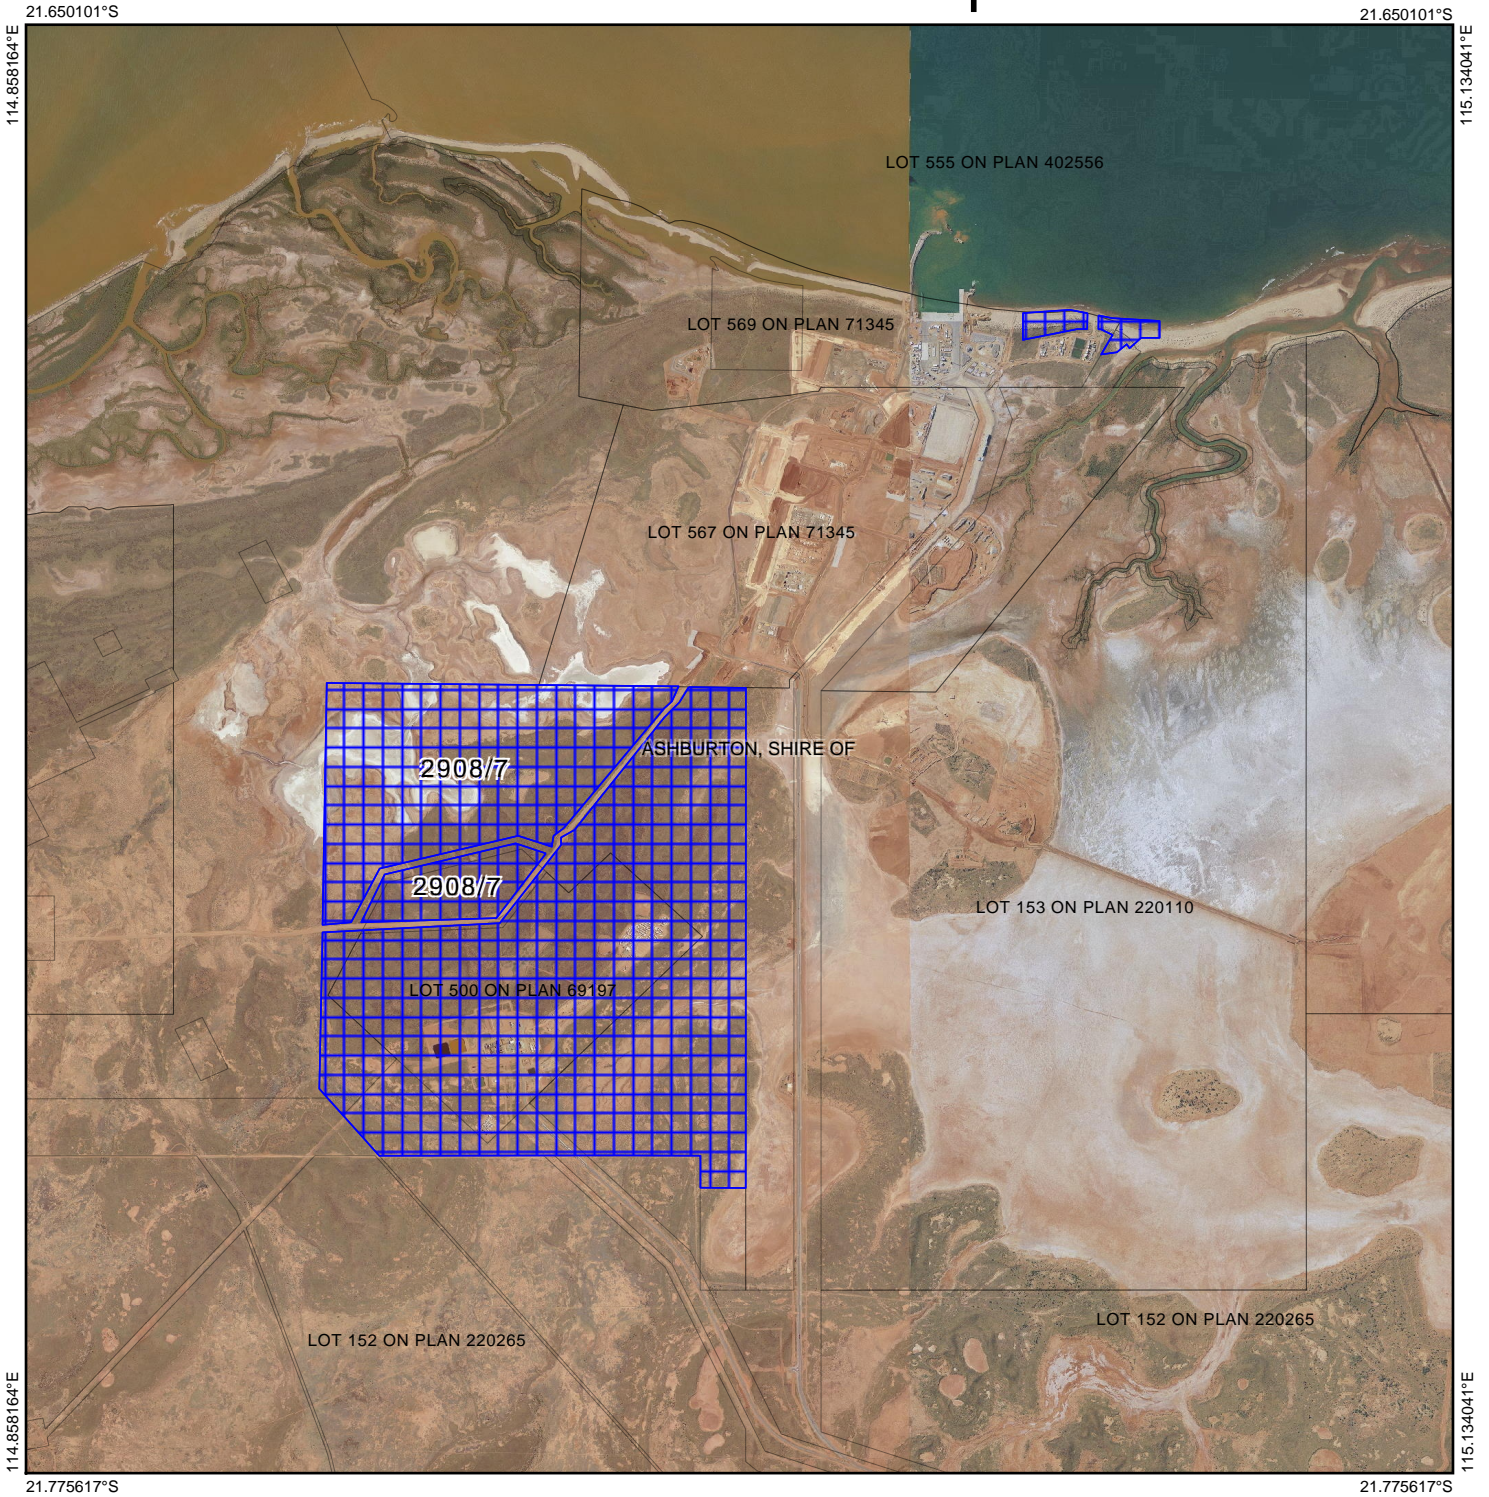

CPS 2908/7 - Map

Legend

-  Clearing Instruments Proposals
-  Imagery
-  Roads
-  Local Government Authority

(Approximate when reproduced at A4)

GDA 94 (Lat/Long)

Geocentric Datum of Australia 1994

..... Date