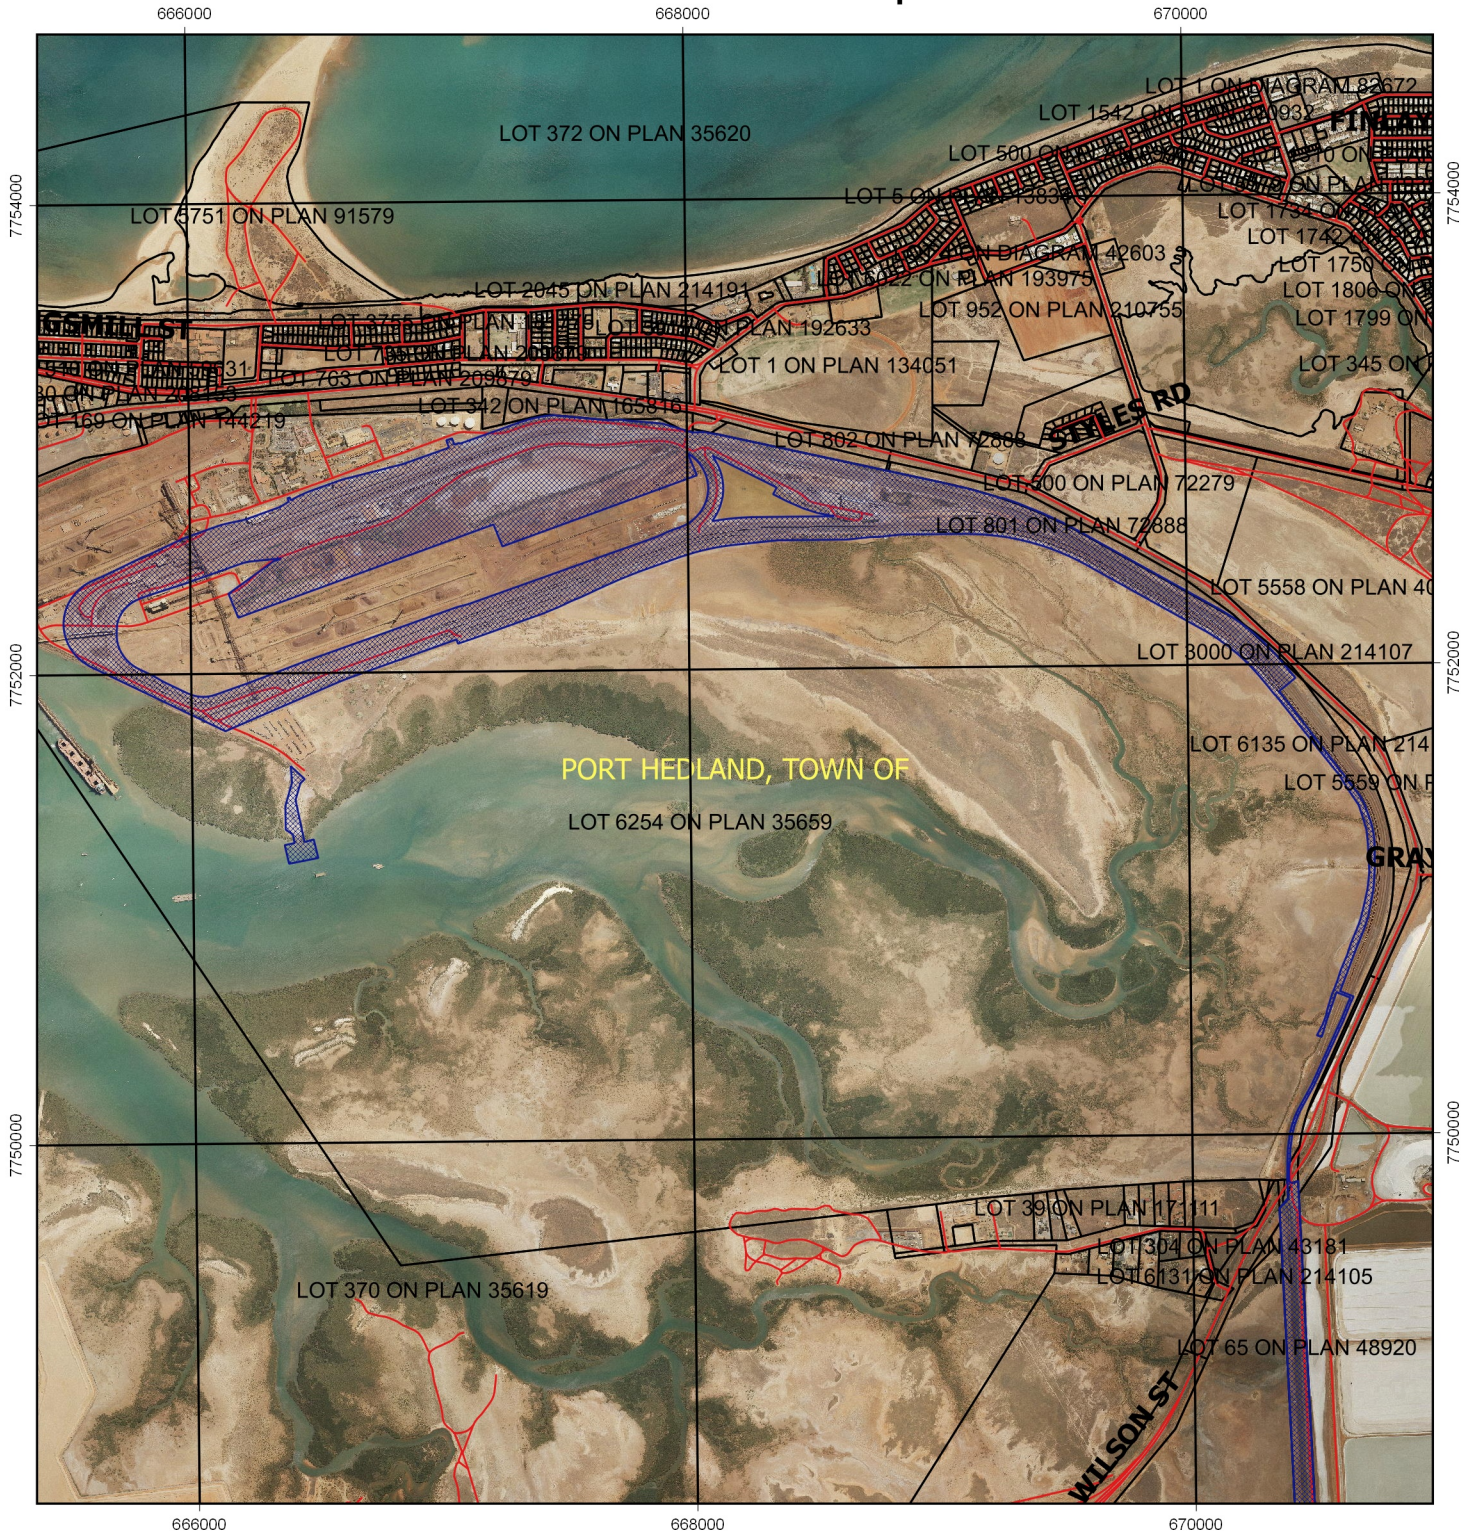

CPS 2993/7 - Map a

<p>Legend</p> <ul style="list-style-type: none"> Clearing Instruments Proposal Roads LGA Cadastre <p>Virtual Mosaic (LGATE-V001)</p> <p></p>	 <p>N</p> <p>1:25,000</p> <p>MGA 94 Geocentric Datum of Australia 1994</p> <p>.....Date.....</p> <p>GOVERNMENT OF WESTERN AUSTRALIA</p>
---	--