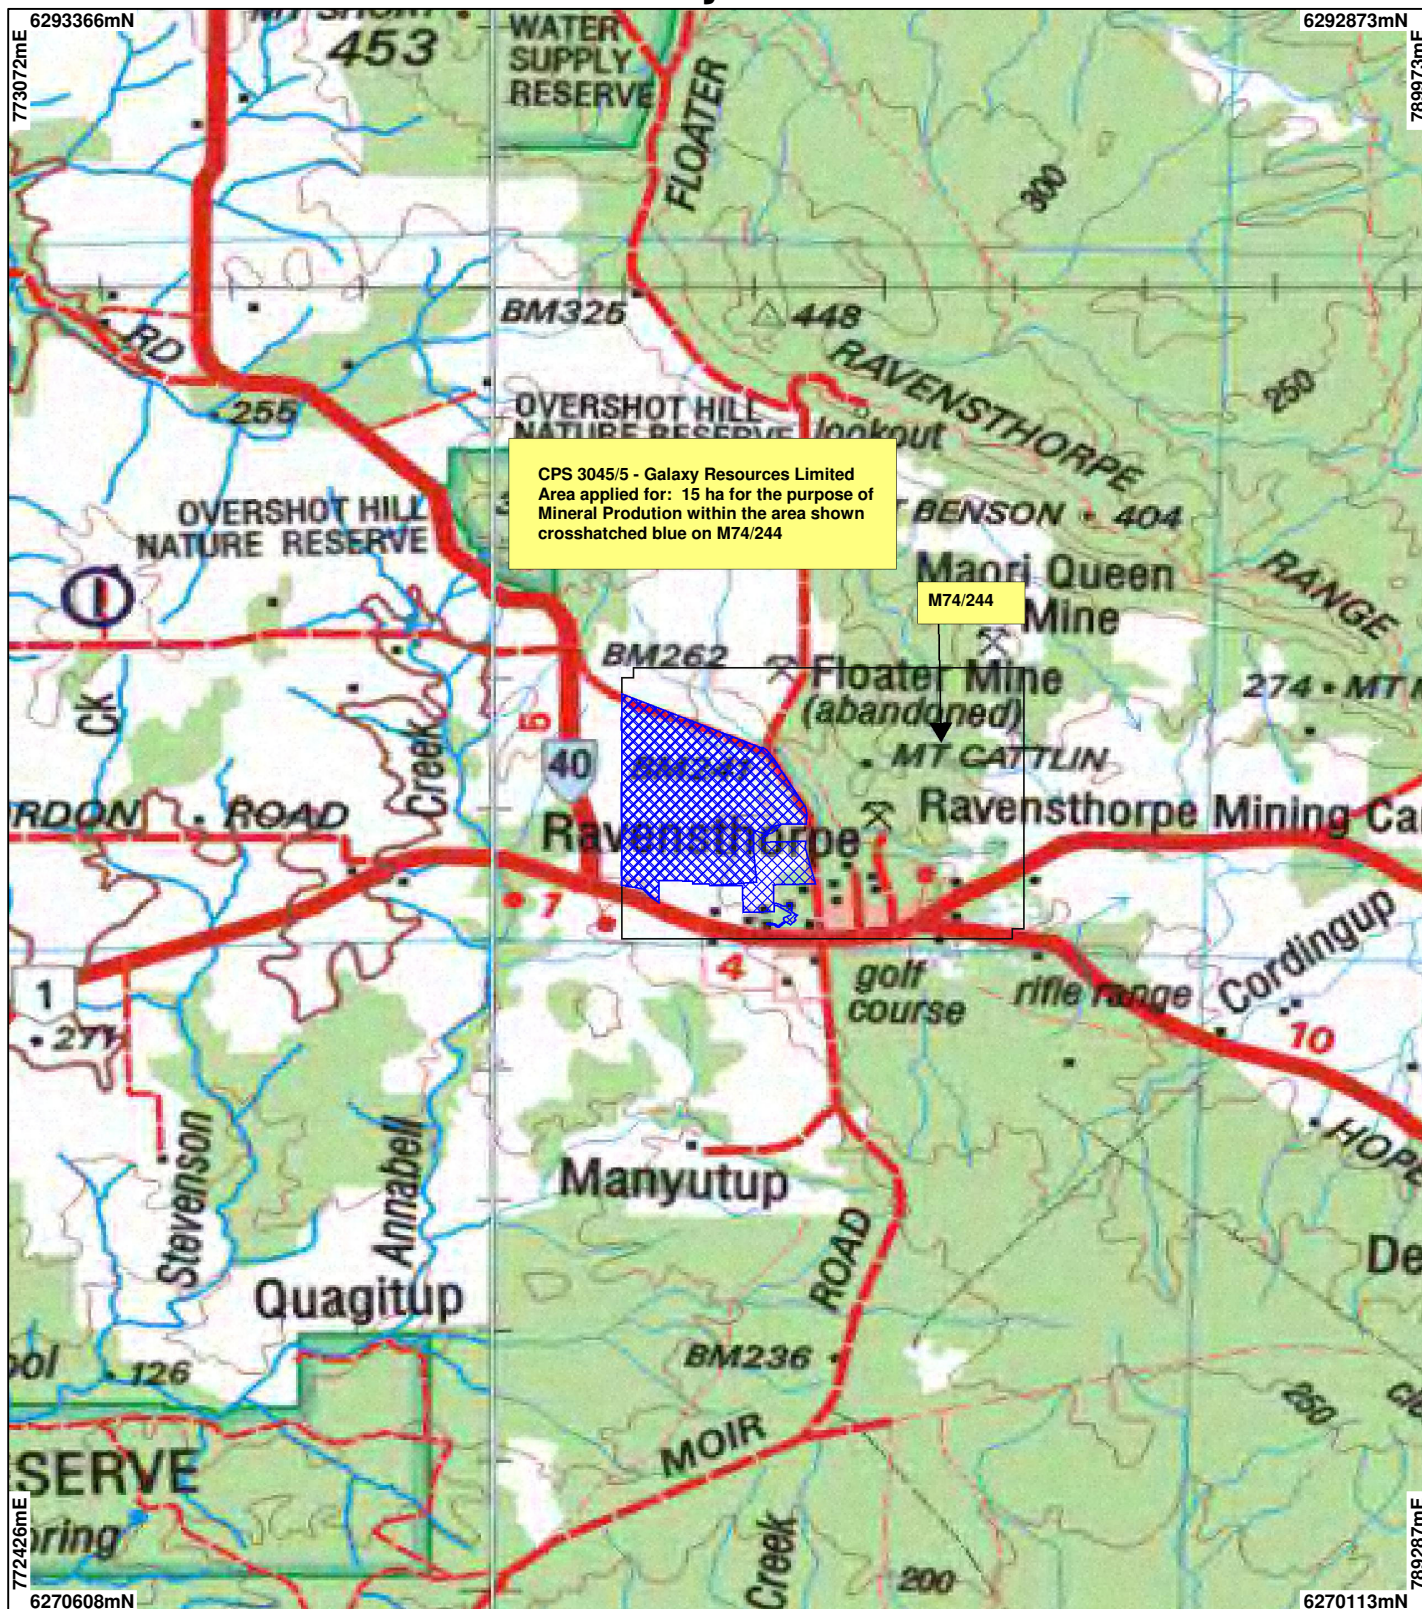

CPS 3045/5 - Galaxy Resources Limited

LEGEND

- Mining Tenements
- Clearing Instruments
- NATMAP 250K Series Mapping - GA 08/03

Scale 1:100000

(Approximate when reproduced at A4)

Geocentric Datum Australia 1994

..... Date .....

Officer with delegated authority under Section 20 of the Environmental Protection Act 1986

Information derived from this map should be confirmed with the data custodian acknowledged by the agency acronym in the legend.

WA Crown Copyright 2002