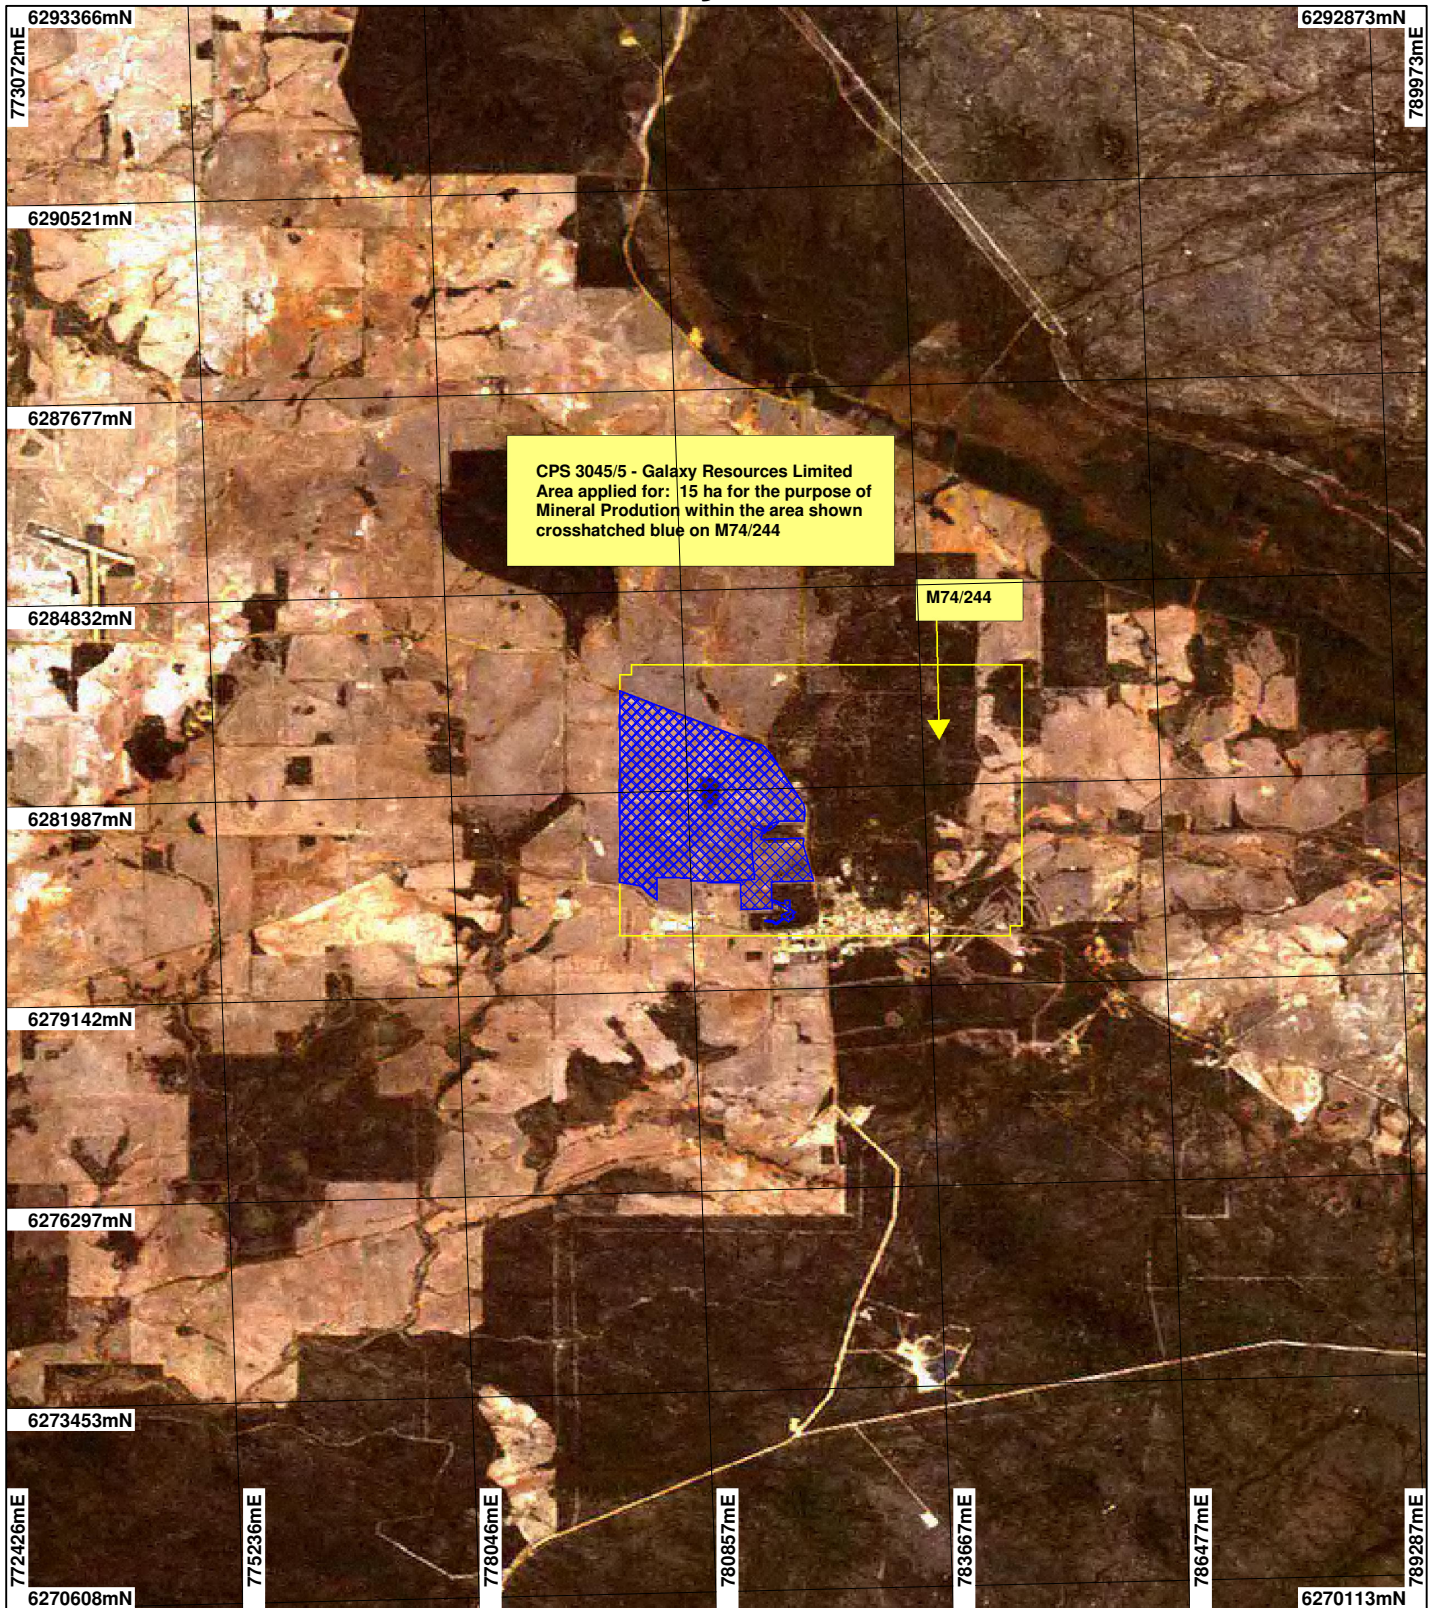

# CPS 3045/5 - Galaxy Resources Limited

## LEGEND

- Mining Tenements
  - Clearing Instruments
- Western Australia ETM 25m  
543 - AGO 2004

0  ~2.5 km

Scale 1:100000

(Approximate when reproduced at A4)

Geocentric Datum Australia 1994

Note: the data in this map have not been projected. This may result in geometric distortion or measurement inaccuracies.

..... Date .....

Officer with delegated authority under Section 20 of  
the Environmental Protection Act 1986

Information derived from this map should be  
confirmed with the data custodian acknowledged  
by the agency acronym in the legend.