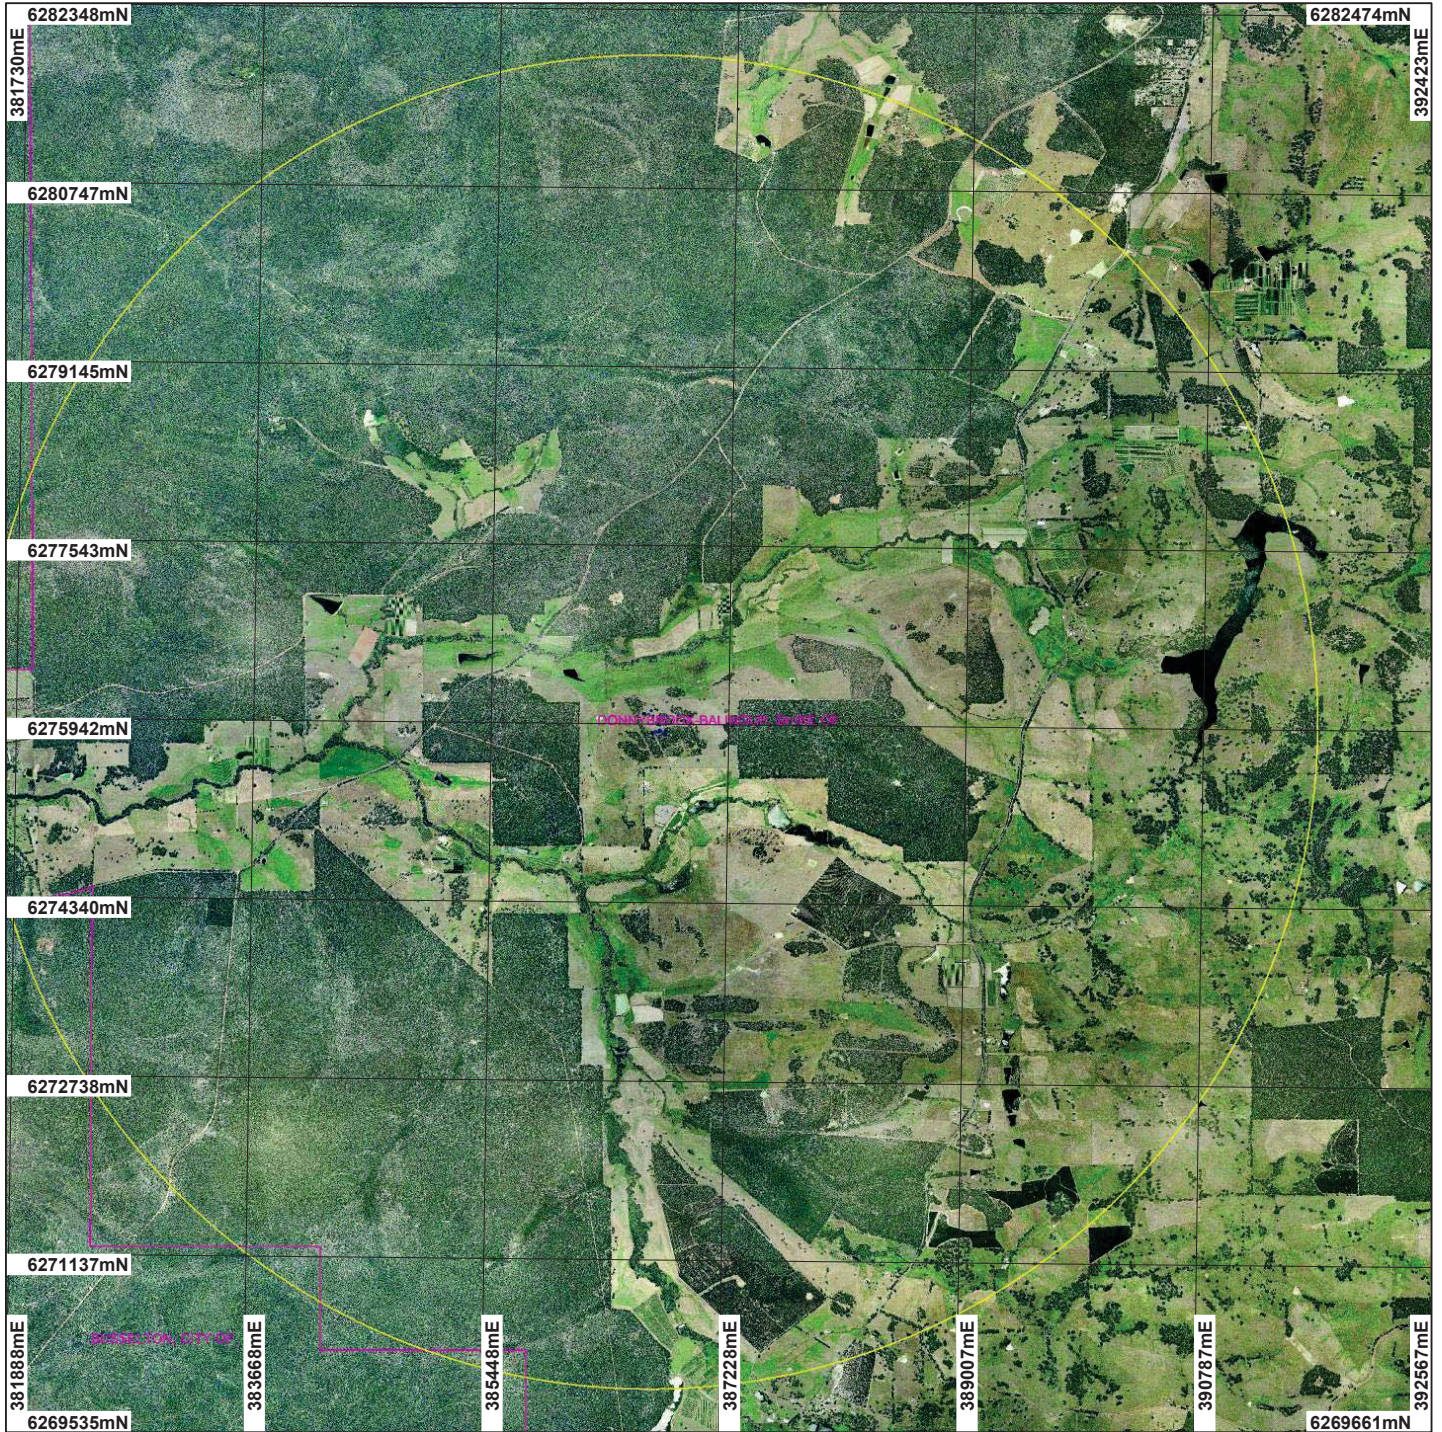

CPS 3081/4 - Context Map

Legend

-  Imagery
-  Cadastral
-  Clearing Instruments Proposals
-  Local Government Authority

Scale 1:60784
(Approximate when reproduced at Letter)

Geocentric datum Australia 1994

Note: the data in this map have not been projected. This may result in geometric distortion or measurement inaccuracies.

..... Date

WA Crown Copyright 2018