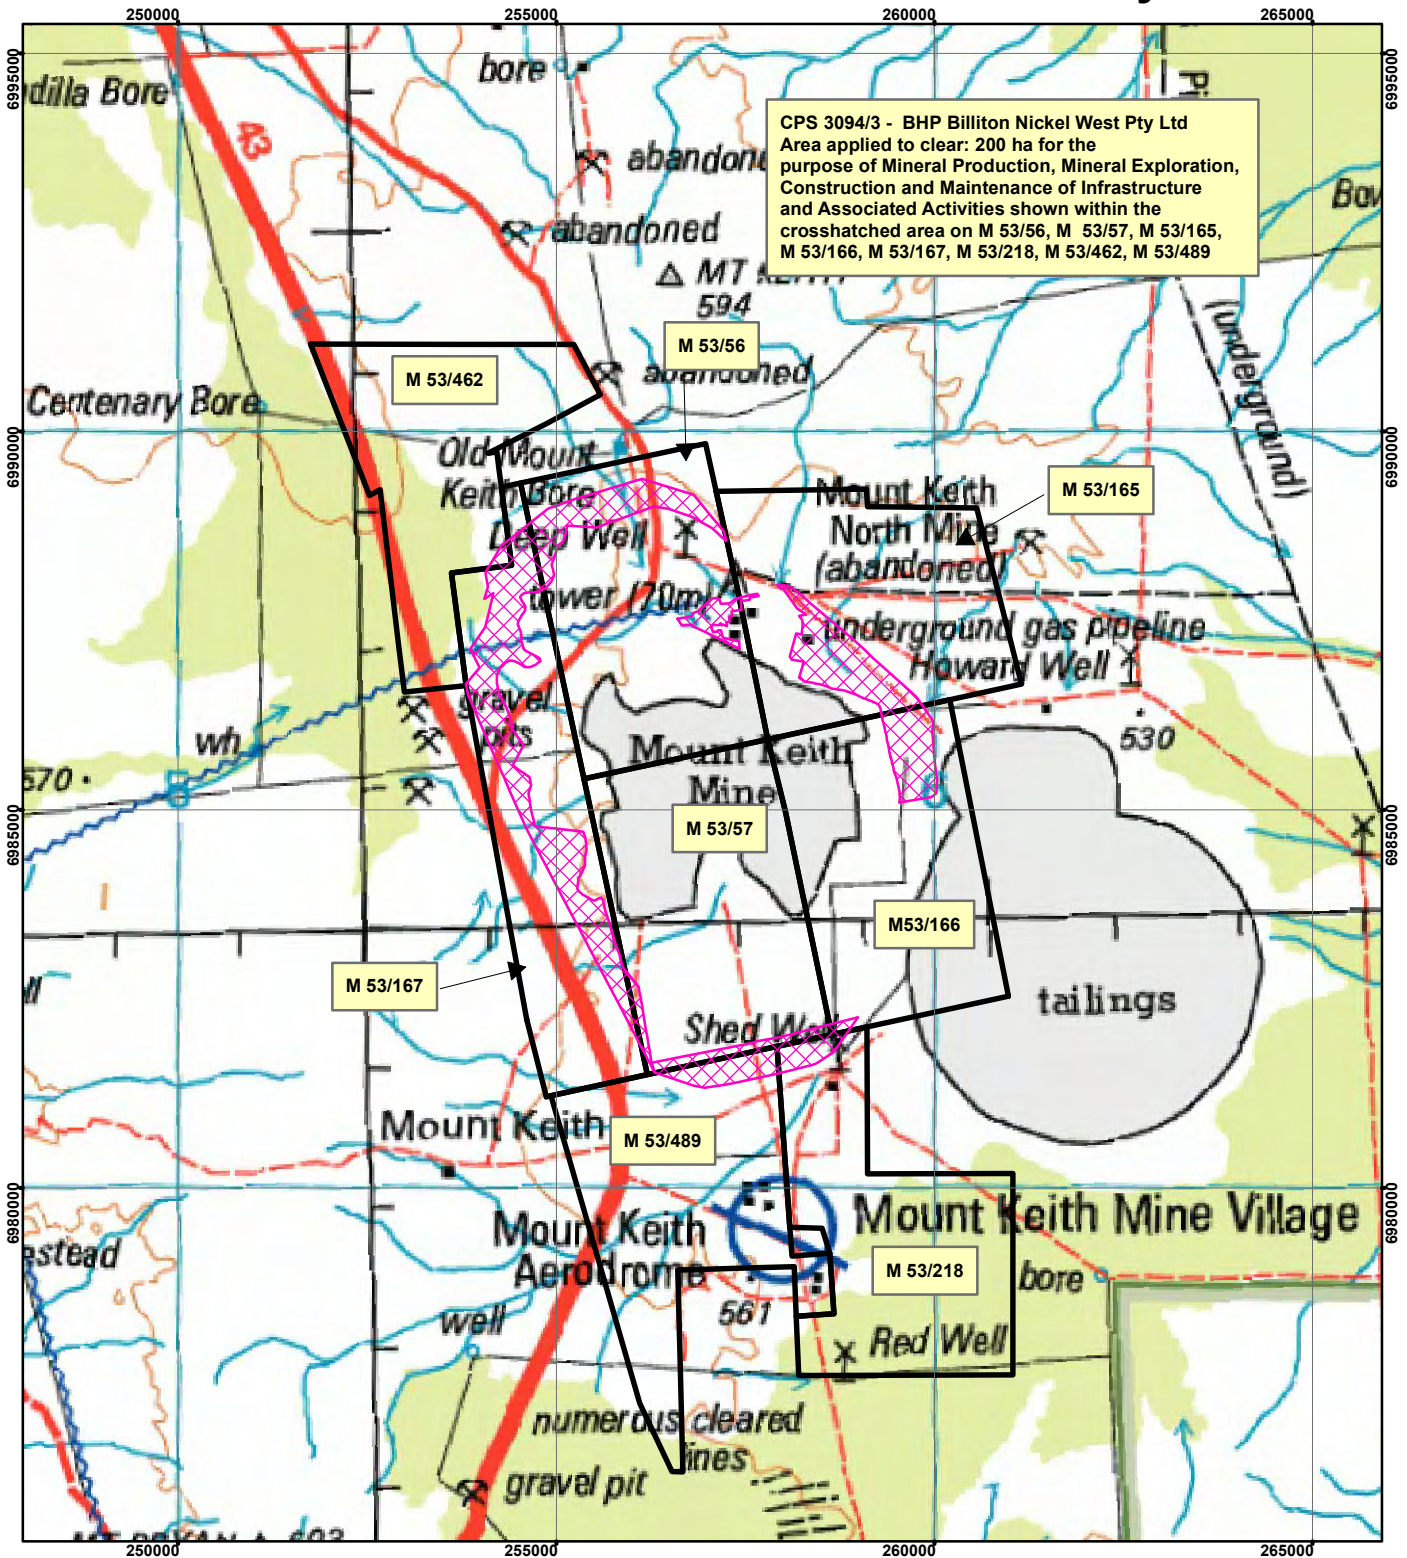

CPS 3094/3 - BHP Billiton Nickel West Pty Ltd

Legend

-  Clearing Instruments
-  Mining Tenements

Geocentric Datum Australia 1994

Note: the data in this map have not been projected. This may result in geometric distortion or measurement inaccuracies.

..... Date

Officer with delegated authority under Section 20 of the Environmental Protection Act 1986

Information derived from this map should be confirmed with the data custodian acknowledged by the agency acronym in the legend.