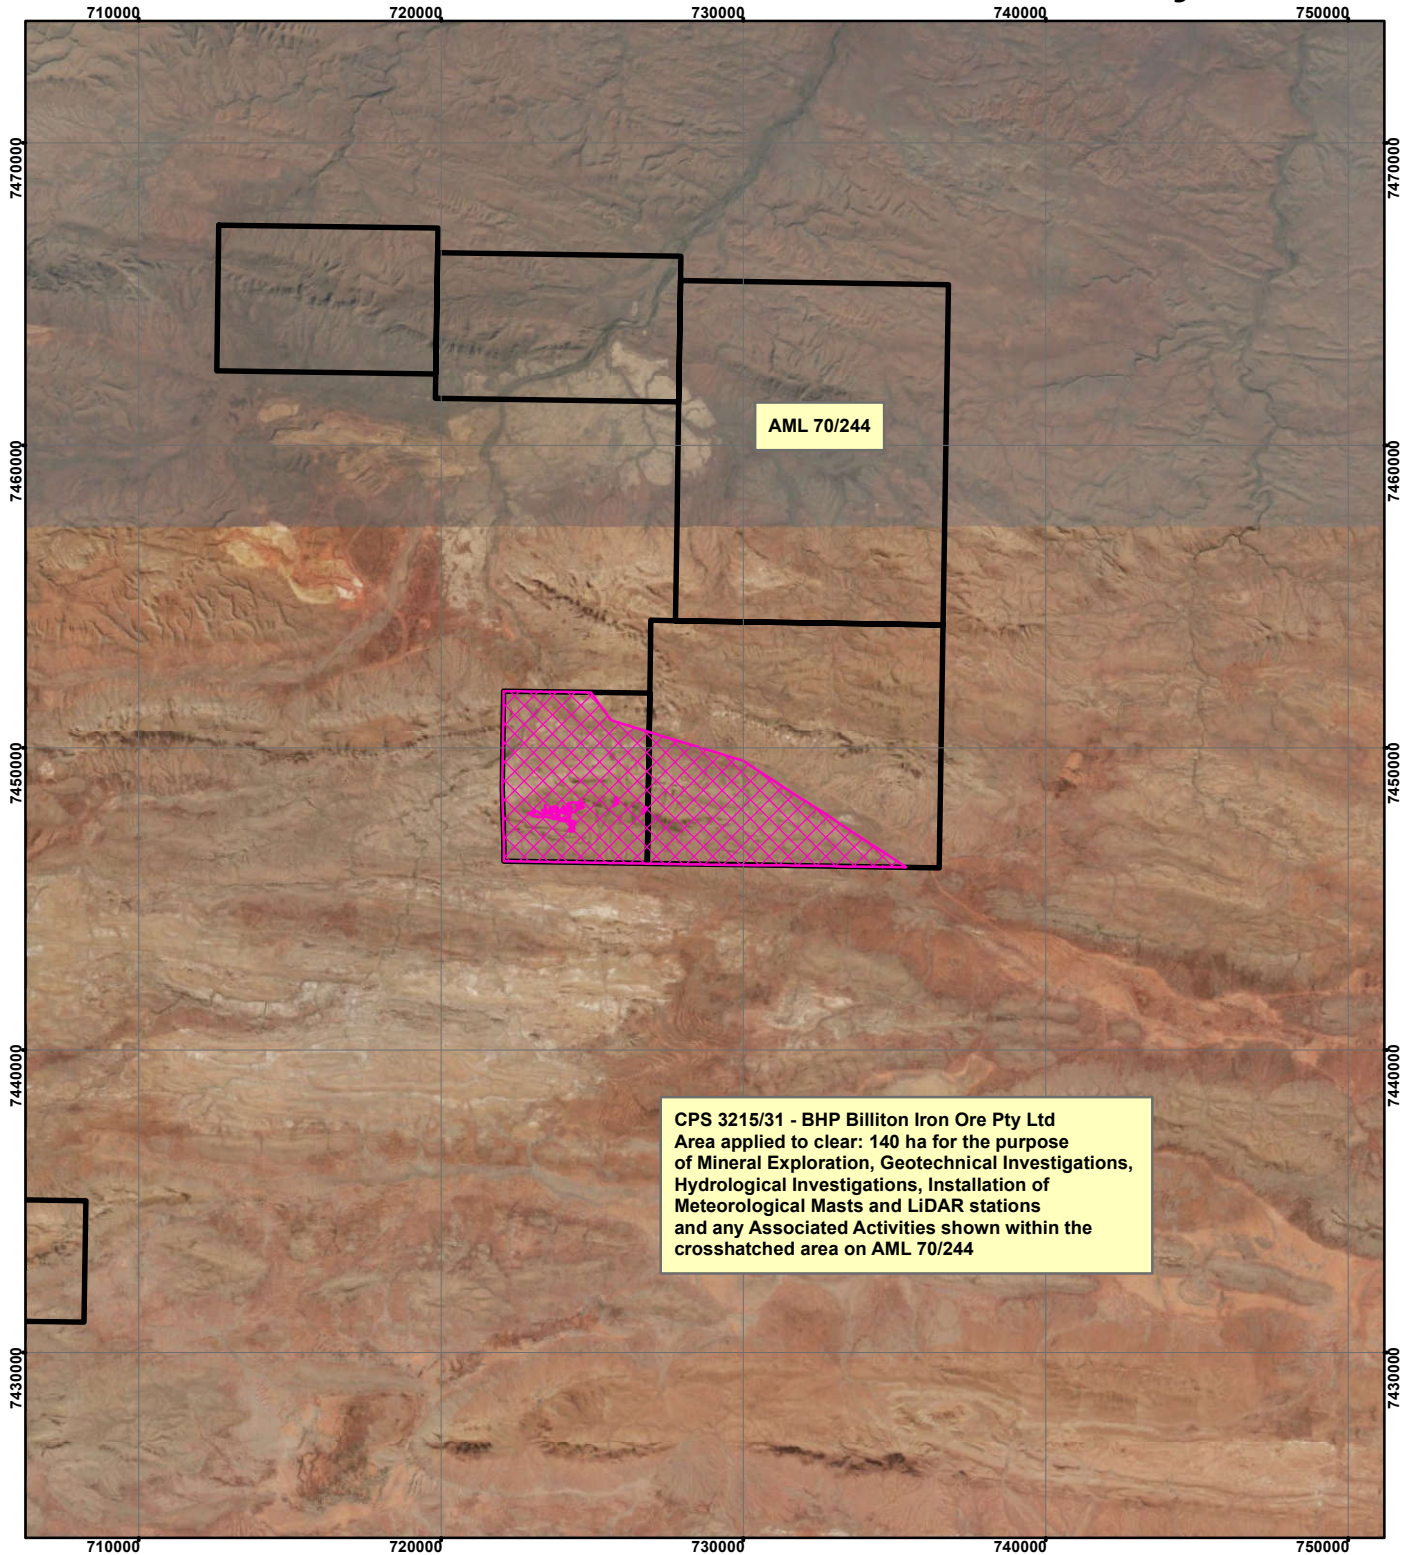

CPS 3215/3 - BHP Billiton Iron Ore Pty Ltd

LEGEND

Clearing Instruments

Mining Tenements

Orthophotography sourced from Landgate

Geocentric Datum Australia 1994

Note: the data in this map have not been projected. This may result in geometric distortion or measurement inaccuracies.

..... Date

Officer with delegated authority under Section 20 of the Environmental Protection Act 1986

Information derived from this map should be confirmed with the data custodian acknowledged by the agency acronym in the legend.