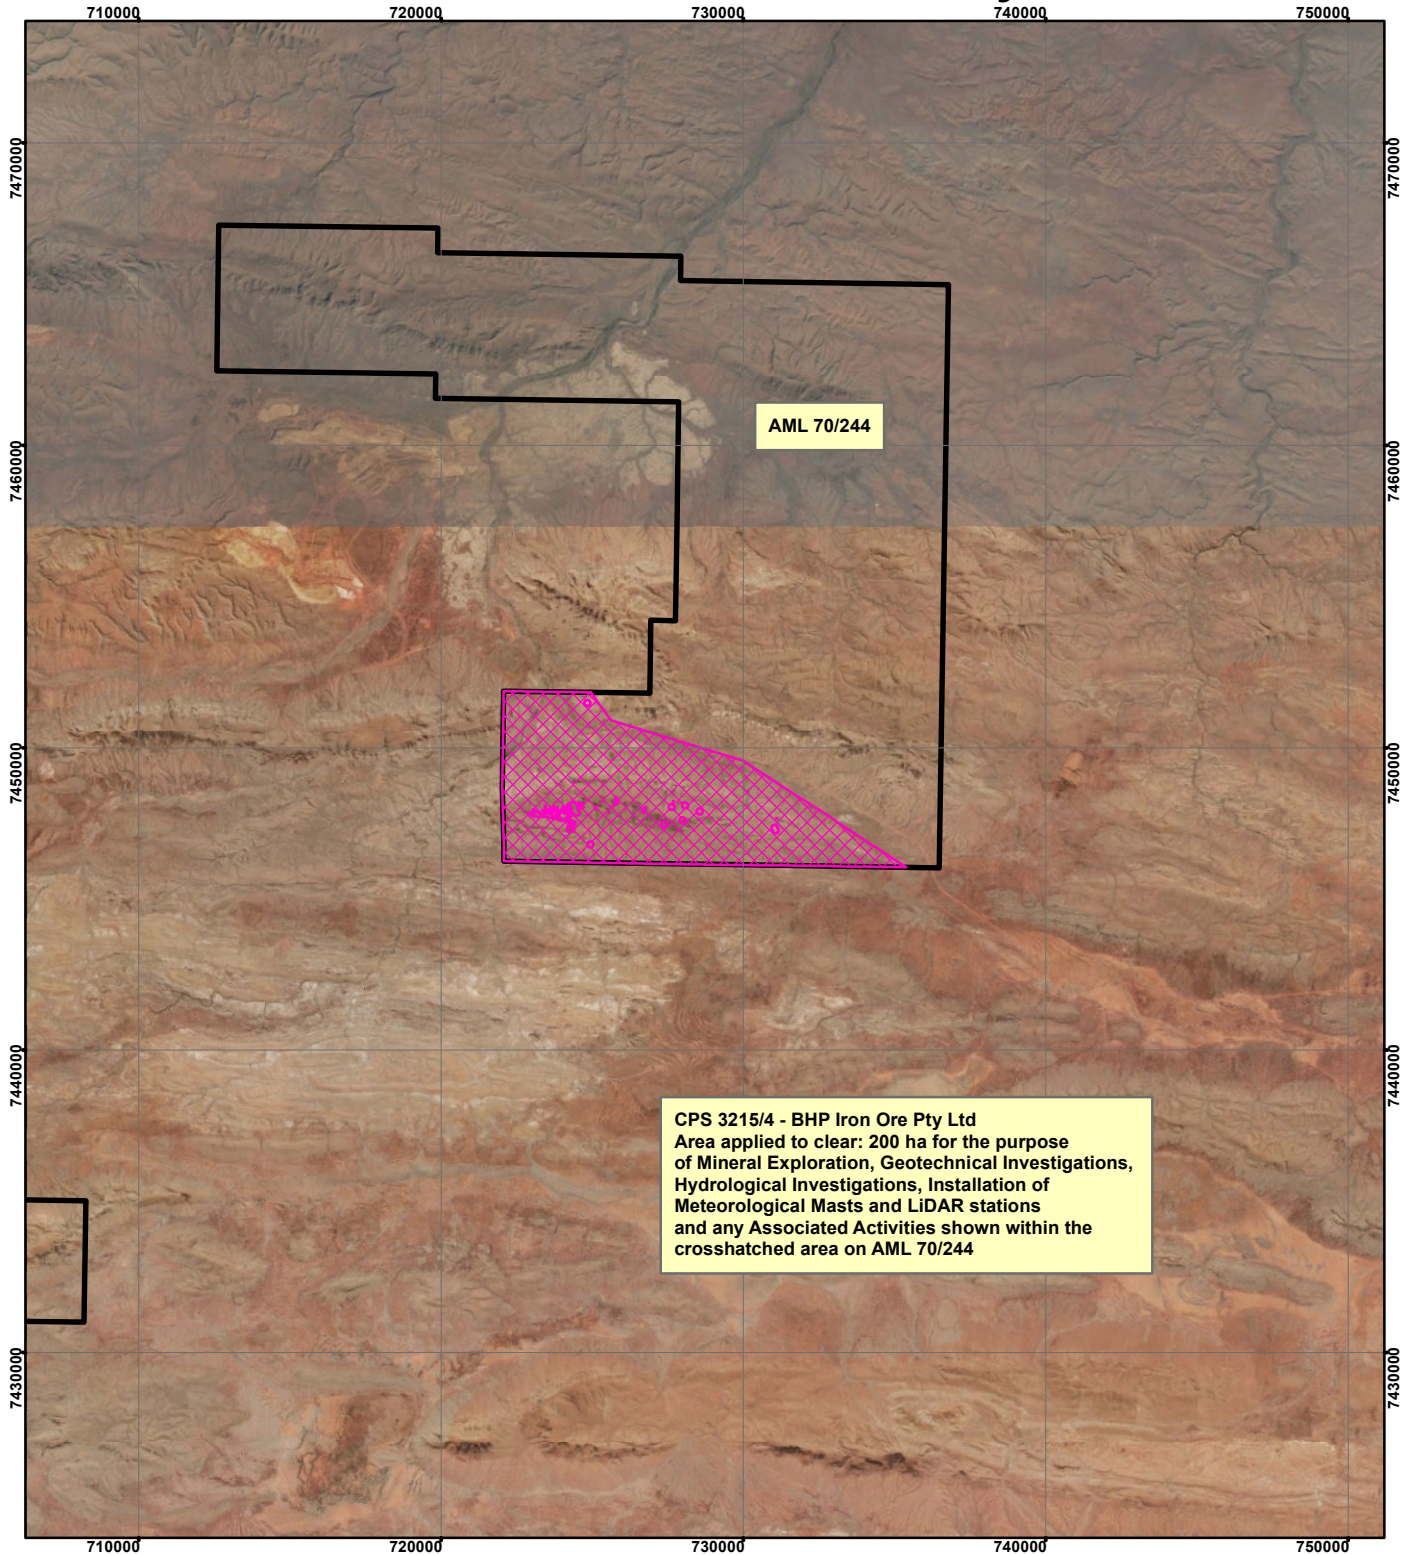

CPS 3215/4 - BHP Iron Ore Pty Ltd

LEGEND

Clearing Instruments

Mining Tenements

Orthophotography sourced from Landgate

Geocentric Datum Australia 1994

Note: the data in this map have not been projected. This may result in geometric distortion or measurement inaccuracies.

..... Date

Officer with delegated authority under Section 20 of the Environmental Protection Act 1986

Information derived from this map should be confirmed with the data custodian acknowledged by the agency acronym in the legend.