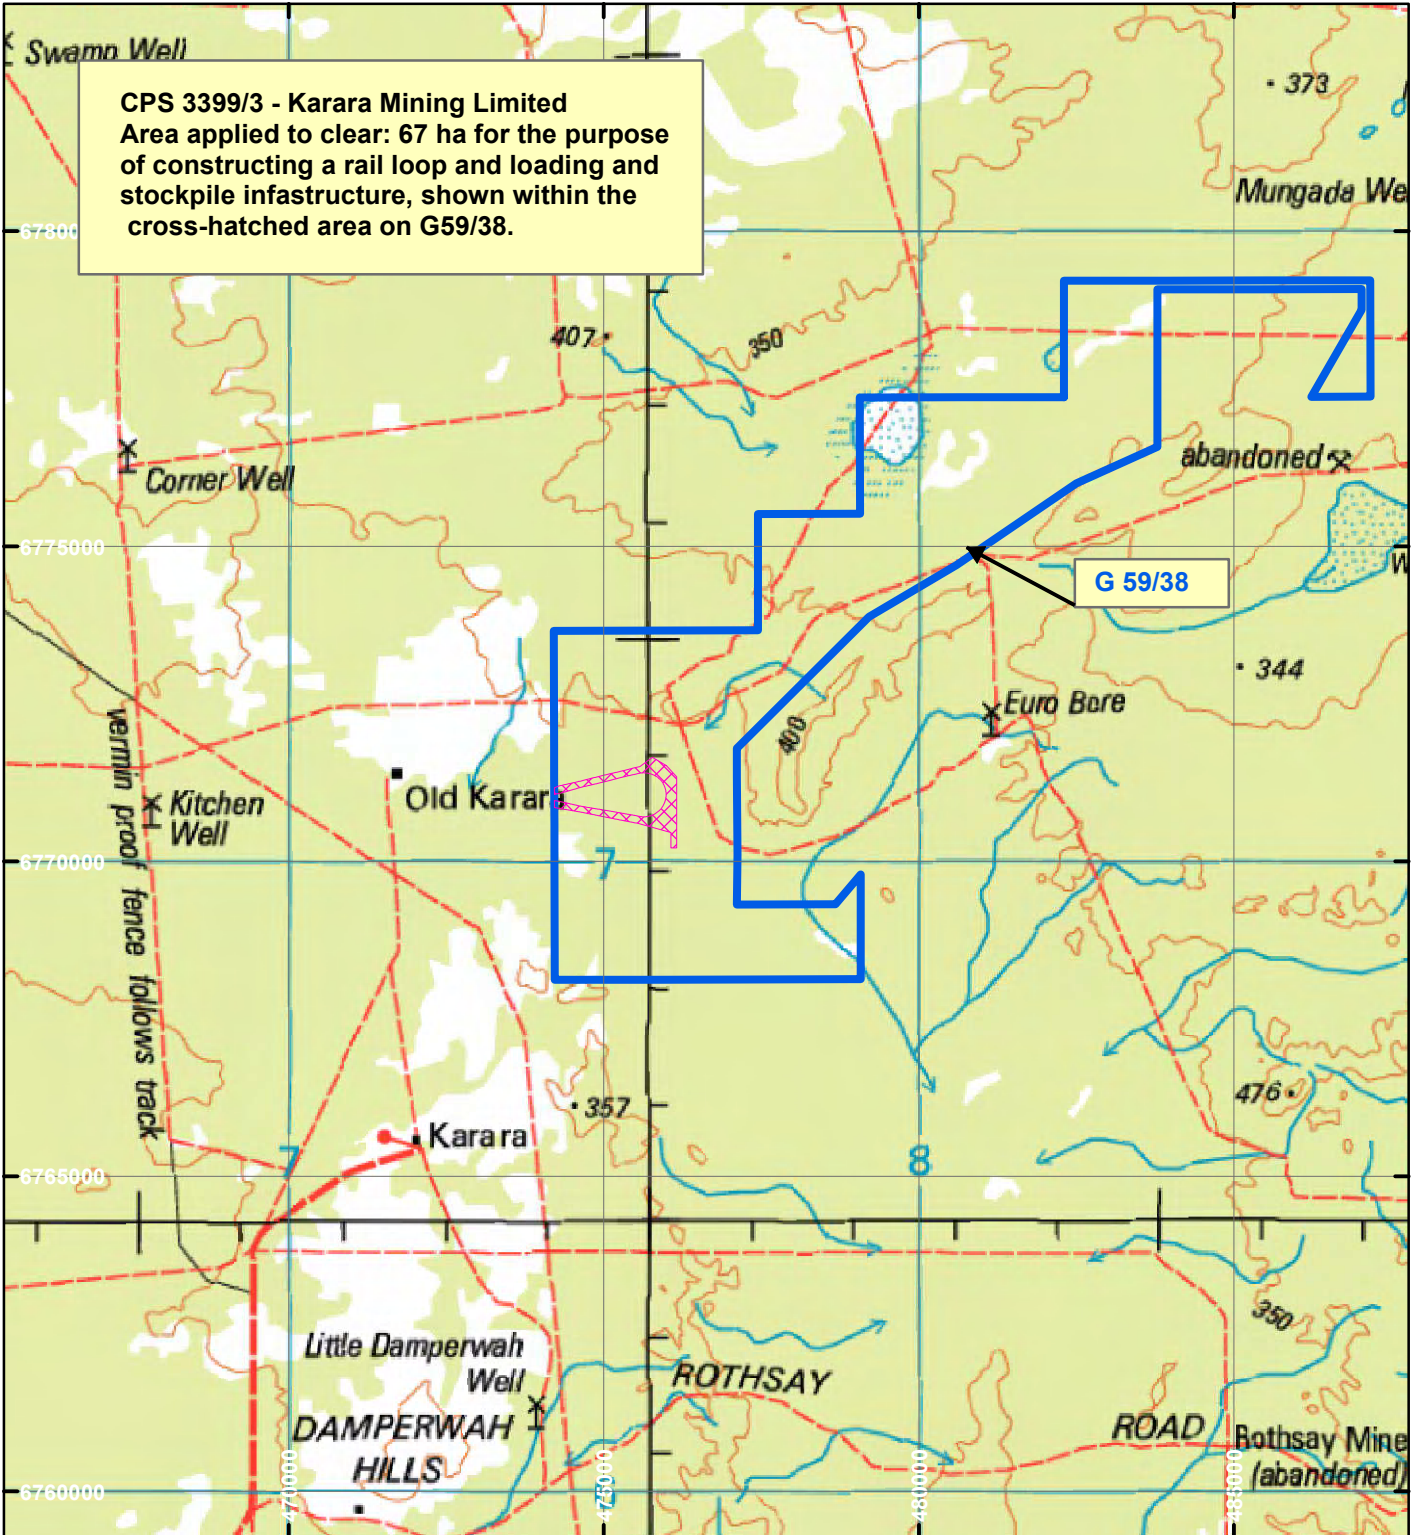

CPS 3399/3 - Karara Mining Limited

LEGEND

Clearing Instruments

Mining Tenements

Scale 1:120,000

(Approximate when reproduced at A4)

Geocentric Datum Australia 1994

Note: the data in this map have not been projected. This may result in geometric distortion or measurement inaccuracies.

..... Date

Officer with delegated authority under Section 20 of the Environmental Protection Act 1986

Information derived from this map should be confirmed with the data custodian acknowledged by the agency acronym in the legend.