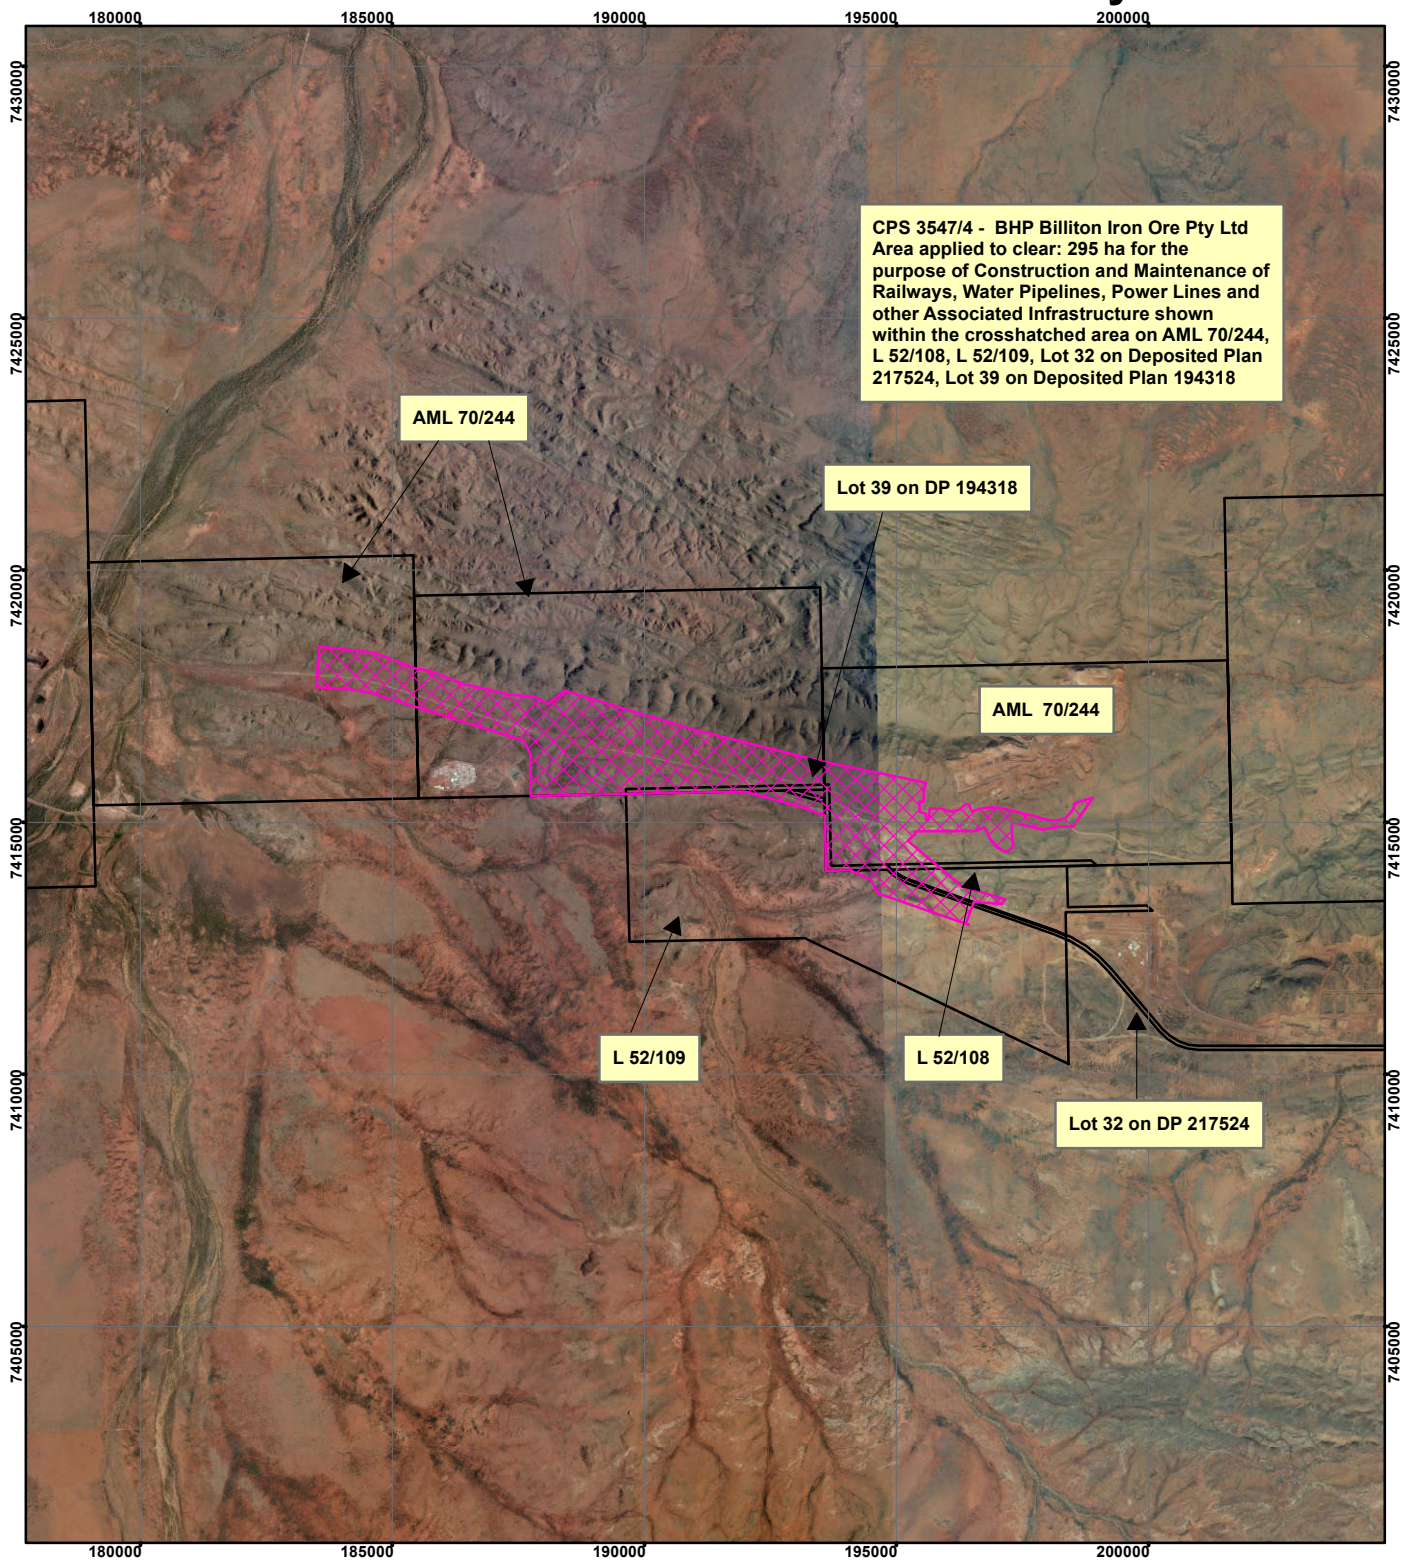

CPS 3547/4 - BHP Billiton Iron Ore Pty Ltd

Legend

- Clearing Instruments
- Mining Tenements
- Cadastre

Geocentric Datum Australia 1994

..... Date .....

Officer with delegated authority under Section 20 of the Environmental Protection Act 1986

Information derived from this map should be confirmed with the data custodian acknowledged by the agency acronym in the legend.