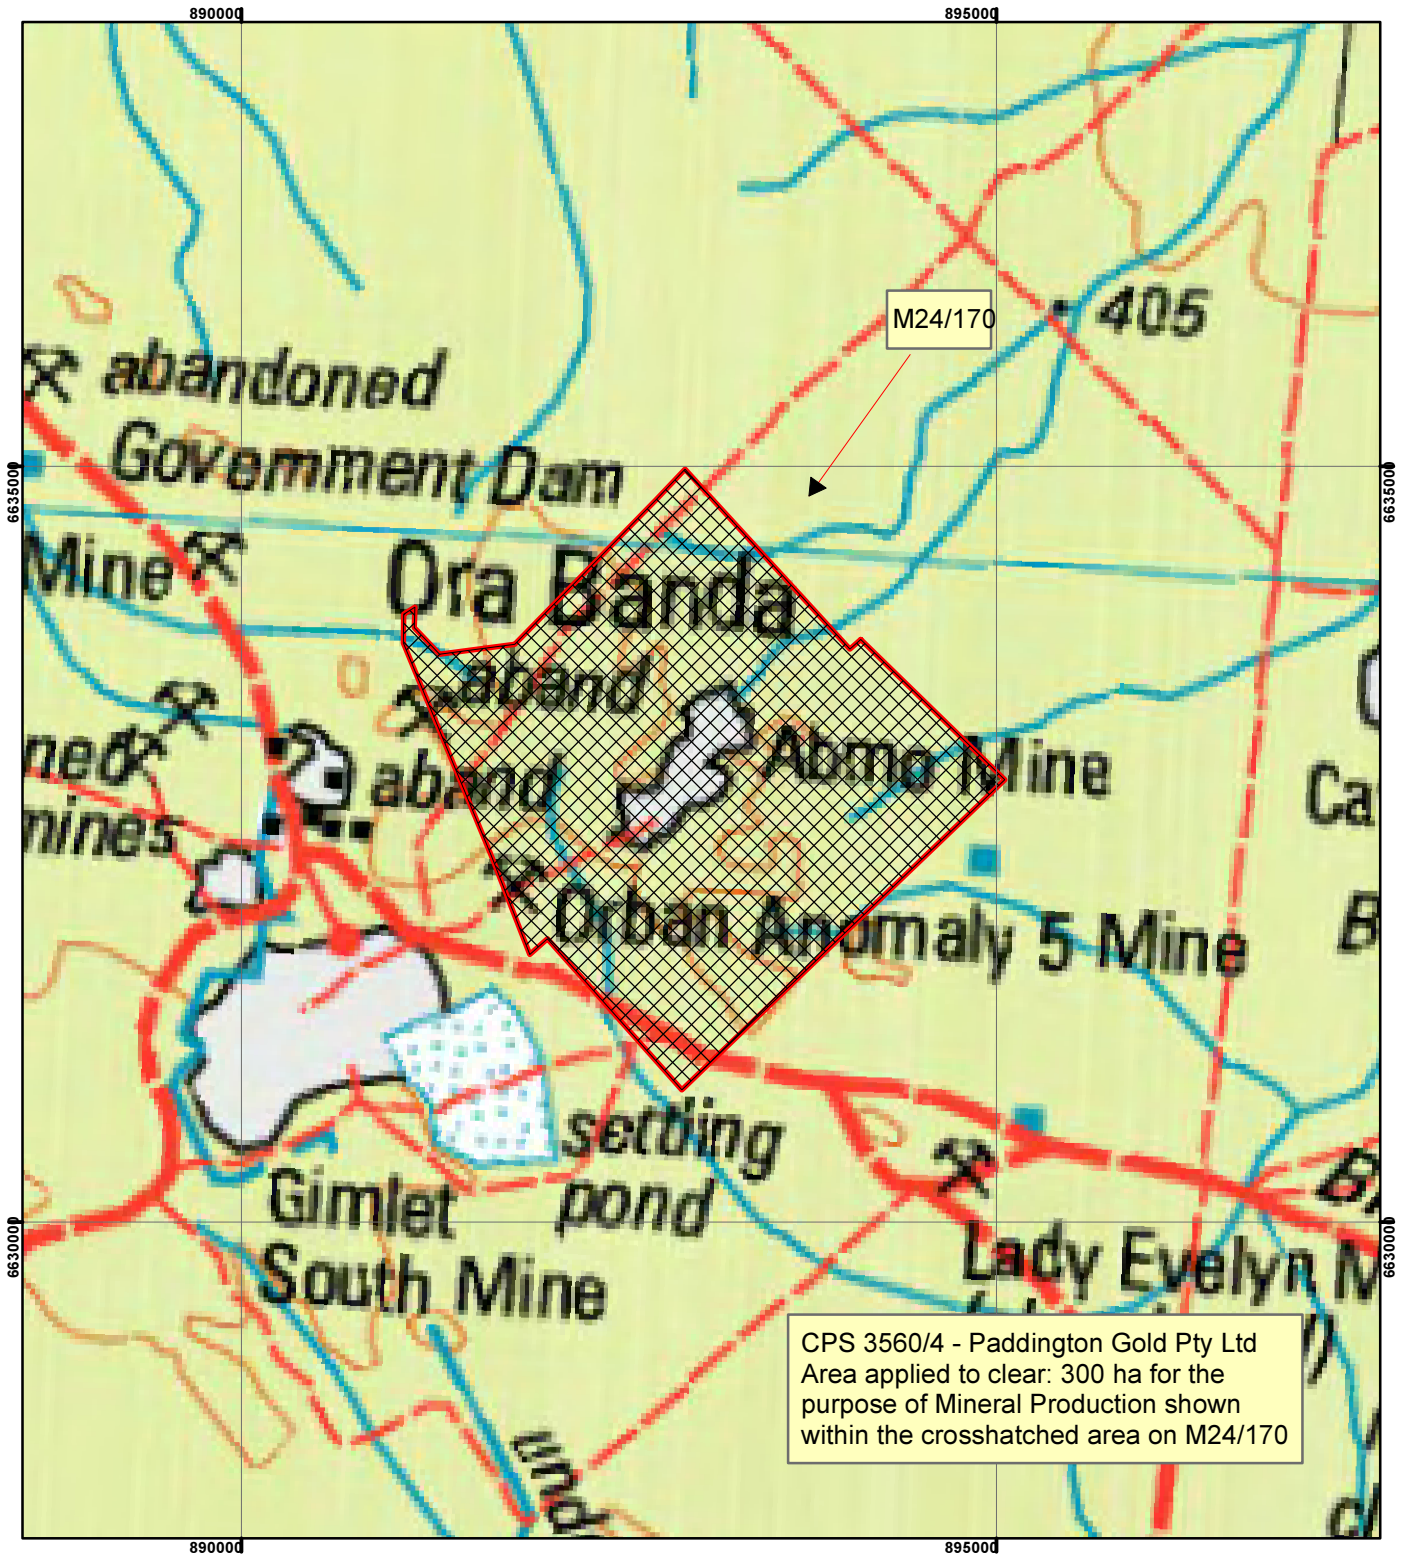

# CPS 3560/4 - Paddington Gold Pty Ltd

## Legend

 Clearing instruments

### Mining Tenements

 M 24/170

Aerial Photography

Geocentric Datum Australia 1994

*Note: the data in this map have not been projected. This may result in geometric distortion or measurement inaccuracies.*