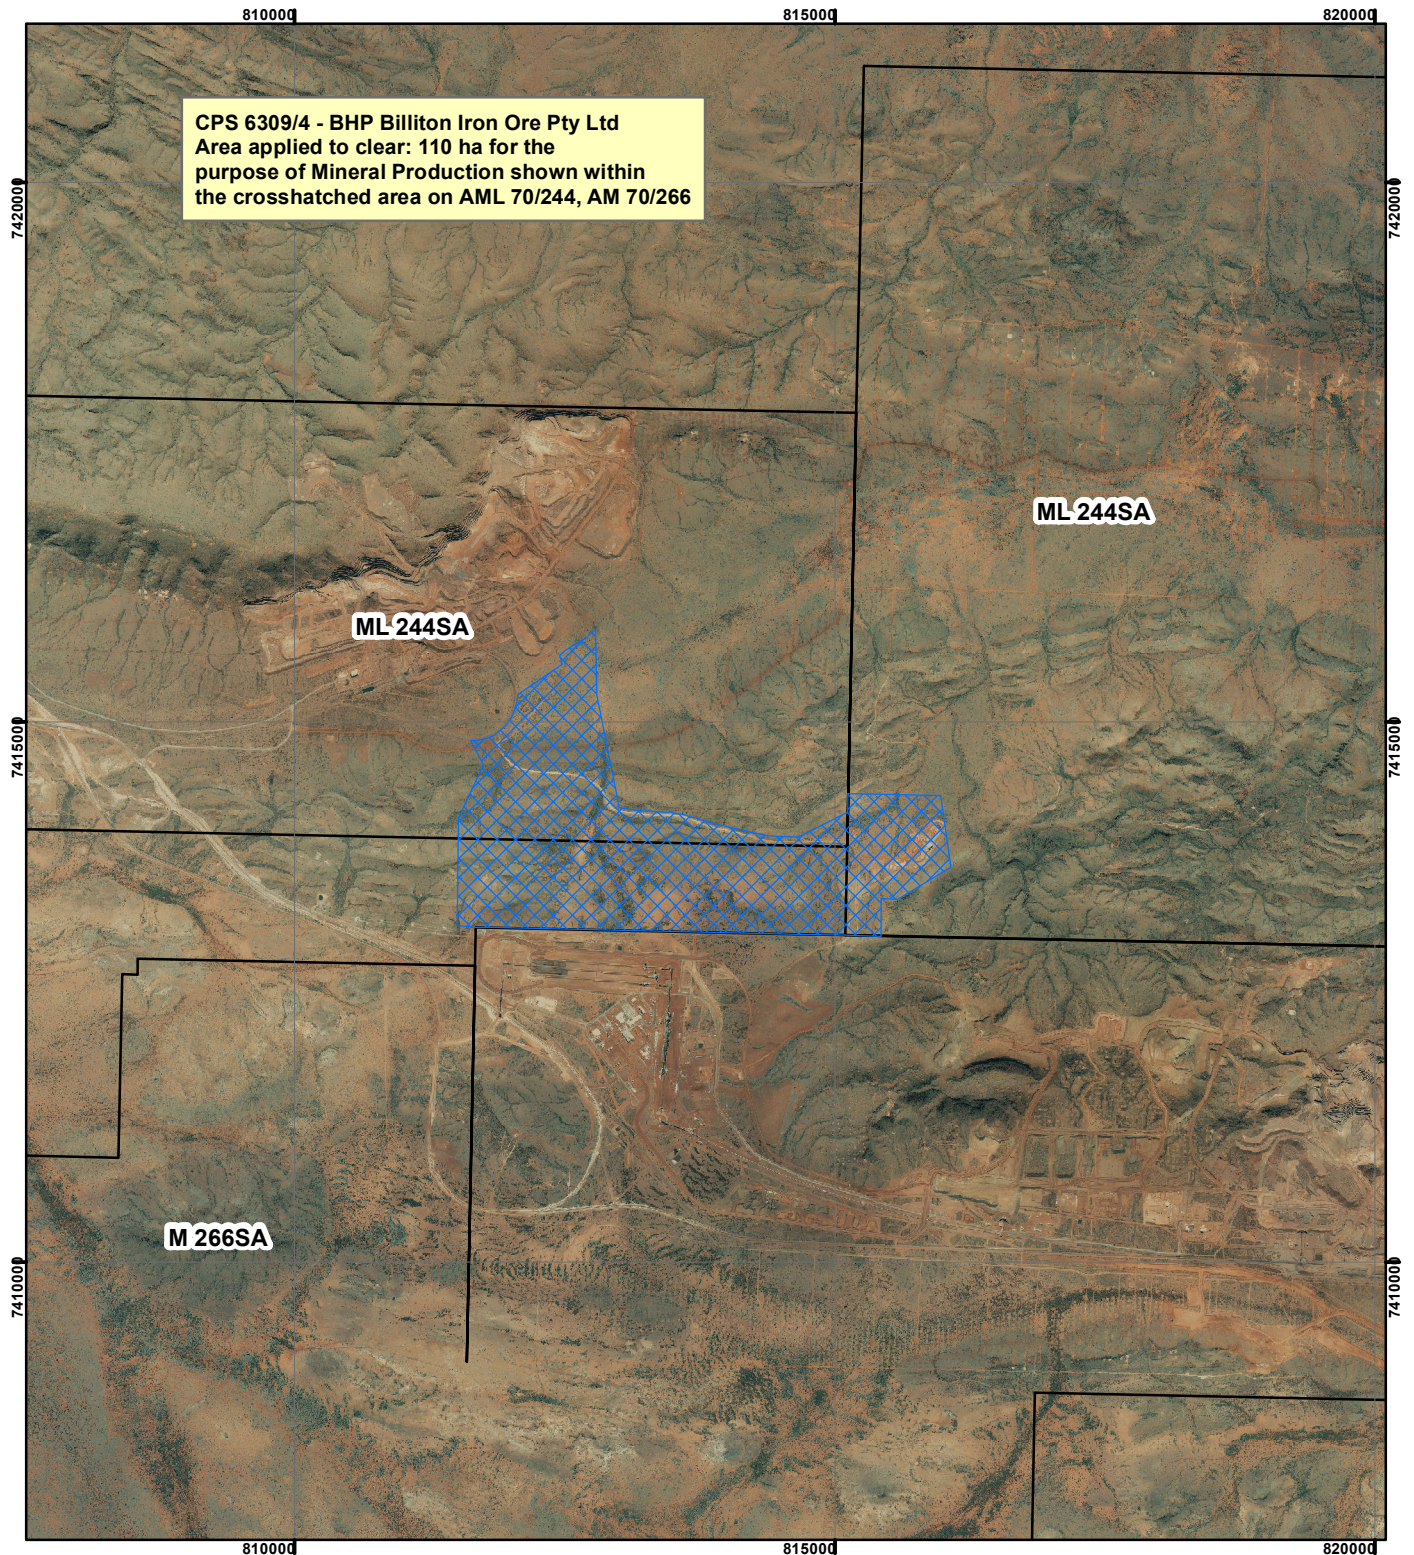

CPS 3609/4 - BHP Billiton Iron Ore Pty Ltd

Legend

 Clearing Instruments

Mining Tenements

 Mining Tenements

Geocentric Datum Australia 1994

Note: the data in this map have not been projected. This may result in geometric distortion or measurement inaccuracies.

..... Date

Officer with delegated authority under Section 20 of the Environmental Protection Act 1986

Information derived from this map should be confirmed with the data custodian acknowledged by the agency acronym in the legend.