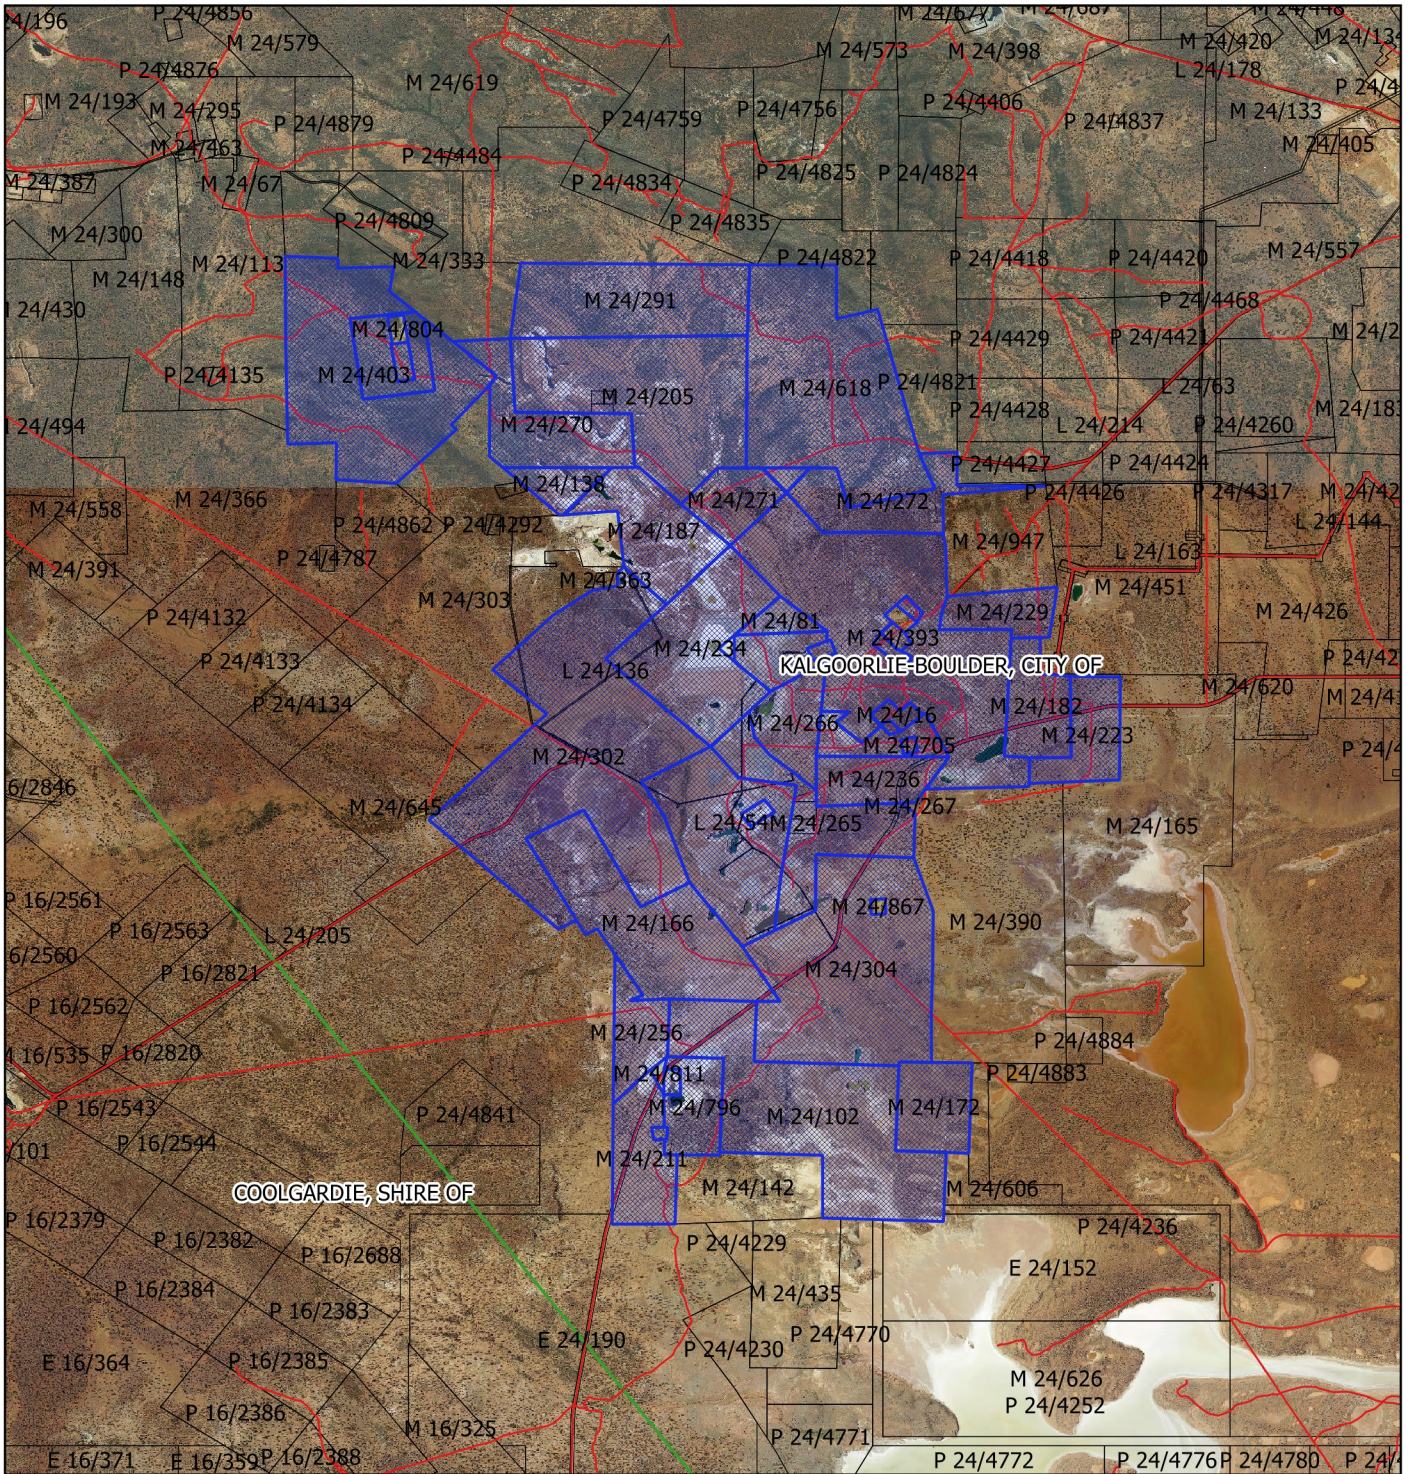

CPS 374/6 - Map

Legend

-  Clearing Instruments Proposal
-  local_gov_authority
-  Roads
- Mining Tenements
-  Live
- Virtual Mosaic
- 

1:80,000

MGA 94

Geocentric Datum of Australia 1994

.....Date.....

Officer with delegated authority under Section 20
of the Environmental Protection Act 1986