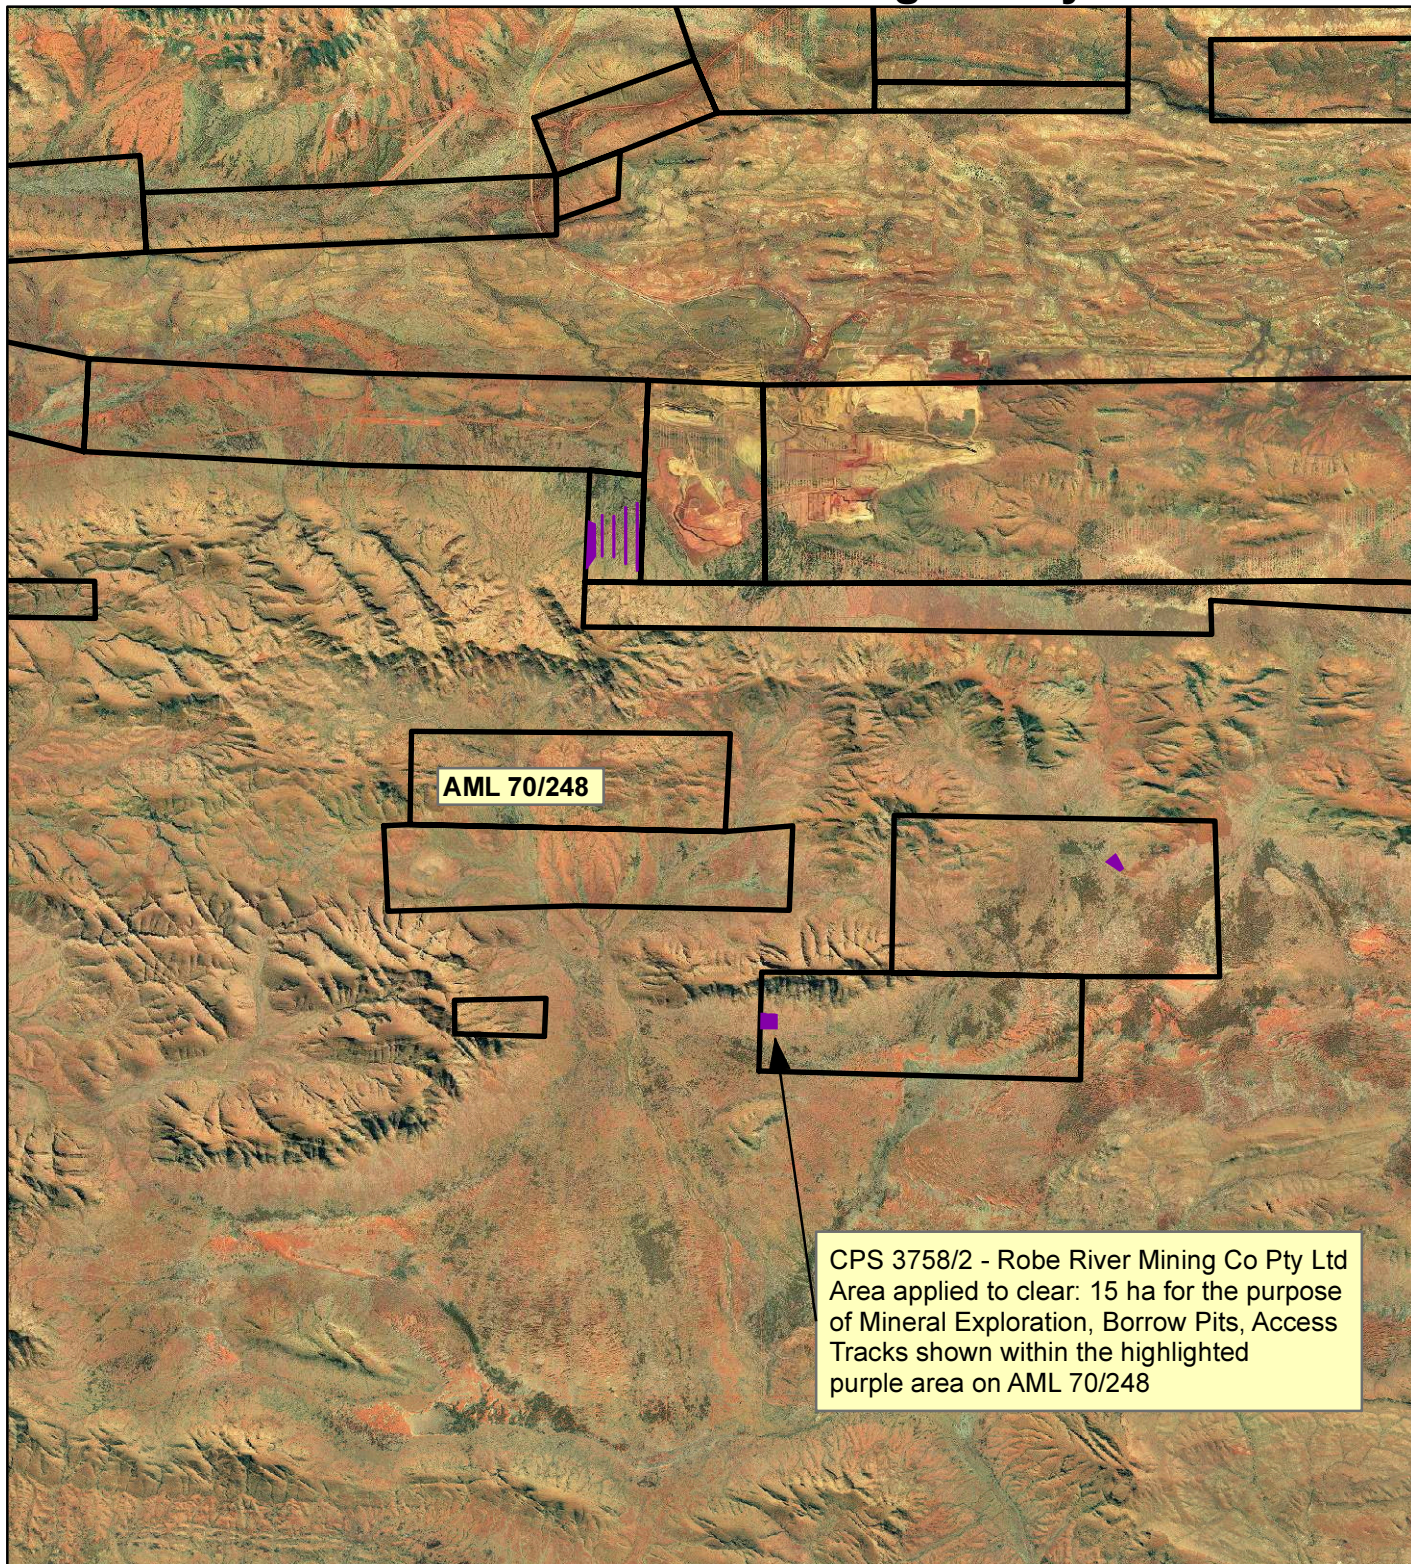

CPS 3758/2 - Robe River Mining Co Pty Ltd

LEGEND

- Mining Tenements
- Clearing Instruments
- Areas Applied to Clear
- Imagery

Geocentric Datum Australia 1994

..... Date .....

Officer with delegated authority under Section 20 of the Environmental Protection Act 1986