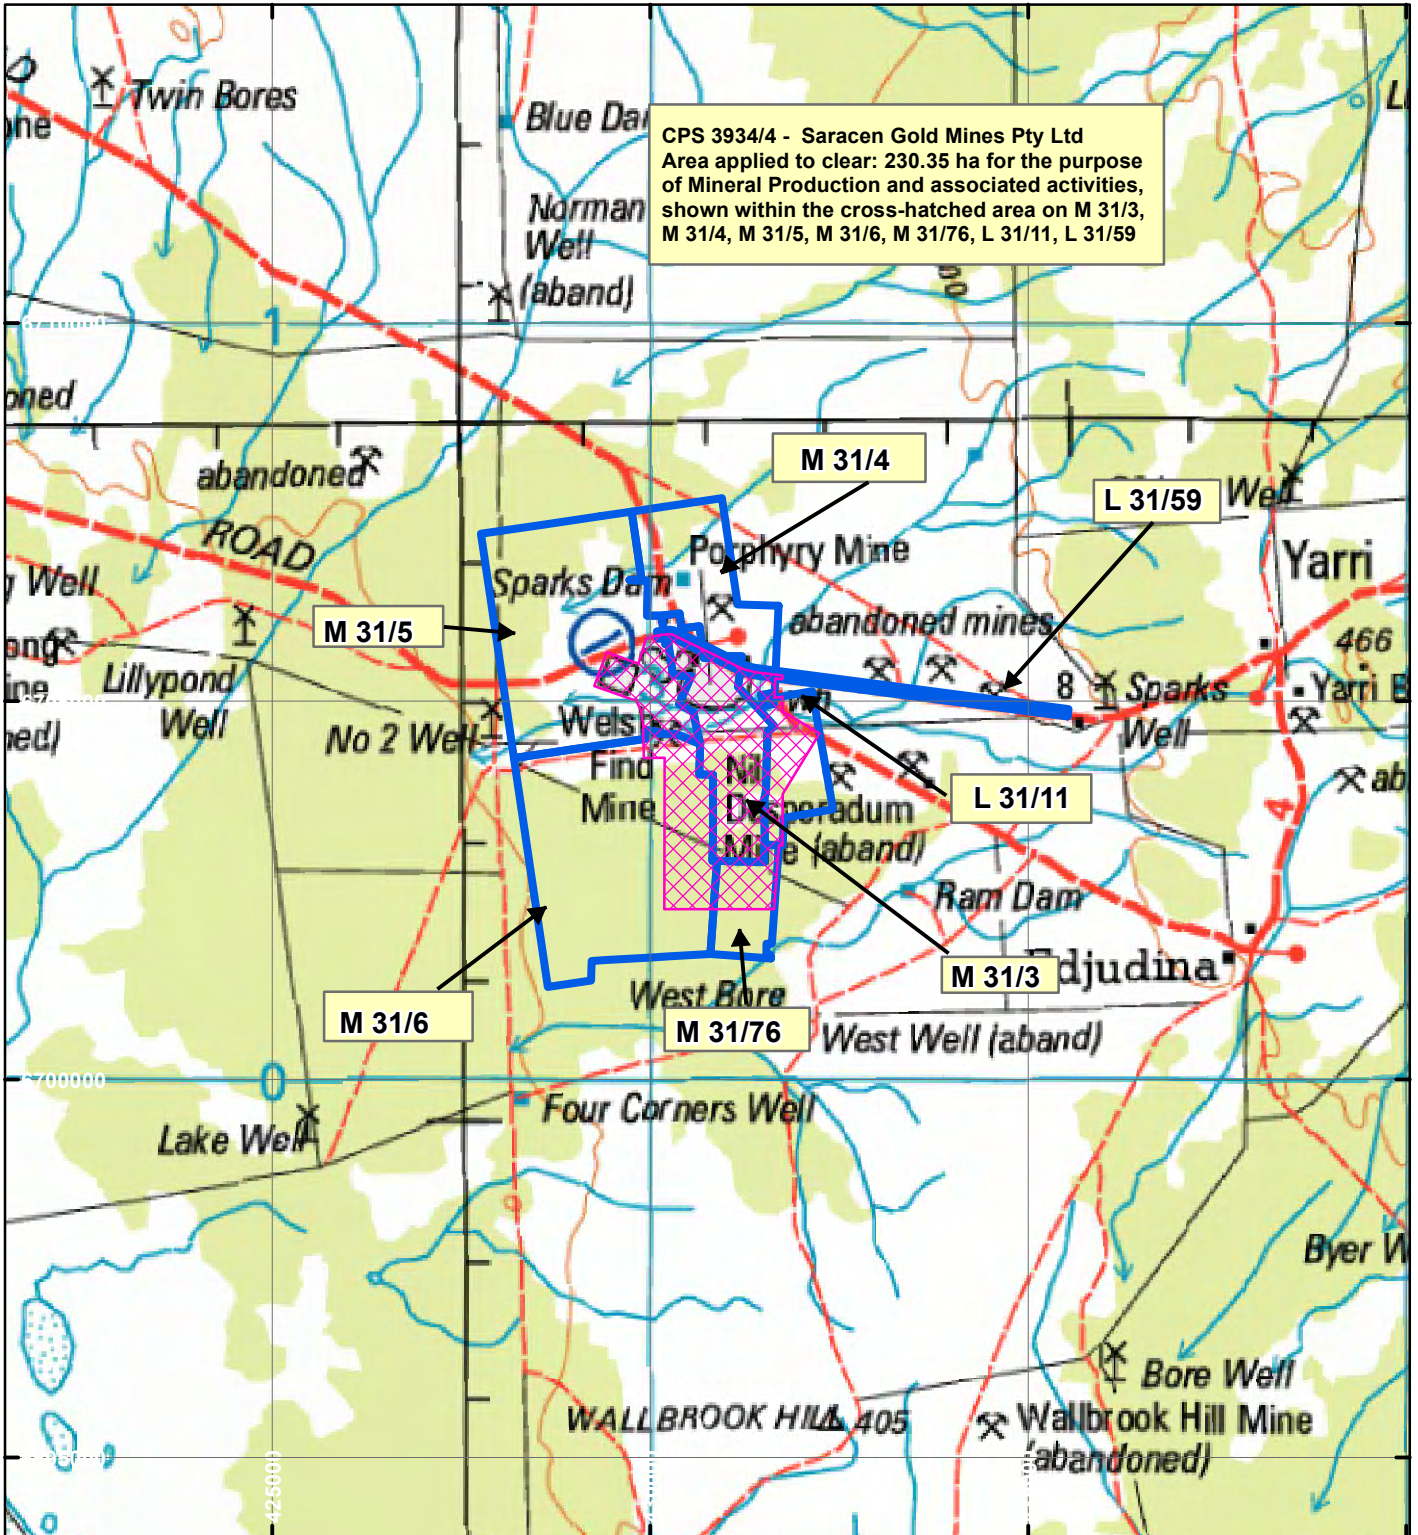

CPS 3934/4 - Saracen Gold Mines Pty Ltd

LEGEND

Clearing Instruments

Mining Tenements

Scale 1:100,000

(Approximate when reproduced at A4)

Geocentric Datum Australia 1994

Note: the data in this map have not been projected. This may result in geometric distortion or measurement inaccuracies.

..... Date

Officer with delegated authority under Section 20 of the Environmental Protection Act 1986

Information derived from this map should be confirmed with the data custodian acknowledged by the agency acronym in the legend.

WA Crown Copyright 2002