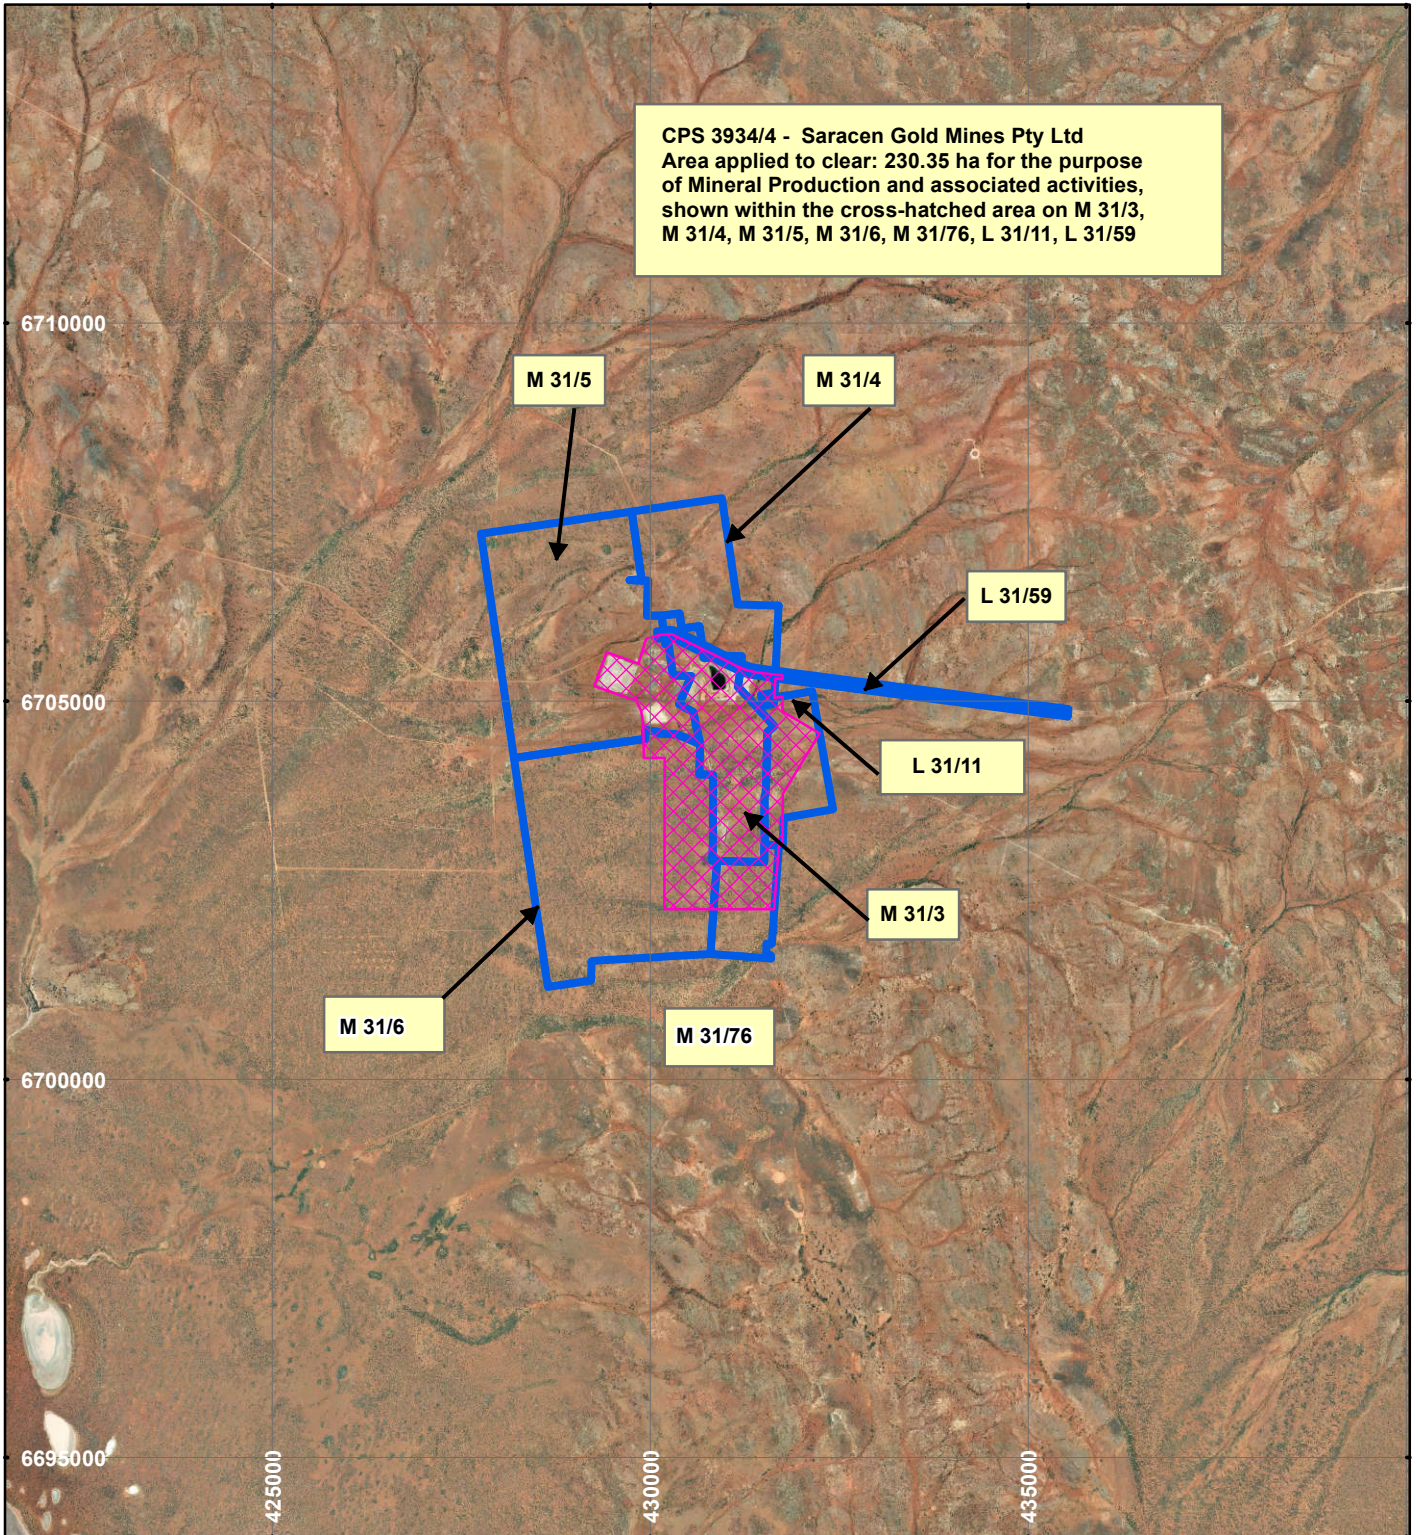

CPS 3934/4 - Saracen Gold Mines Pty Ltd

LEGEND

 Clearing Instruments

 Mining Tenements

Orthophotography sourced from Landgate

Scale 1:100,000

(Approximate when reproduced at A4)

Geocentric Datum Australia 1994

Note: the data in this map have not been projected. This may result in geometric distortion or measurement inaccuracies.

..... Date

Officer with delegated authority under Section 20 of the Environmental Protection Act 1986