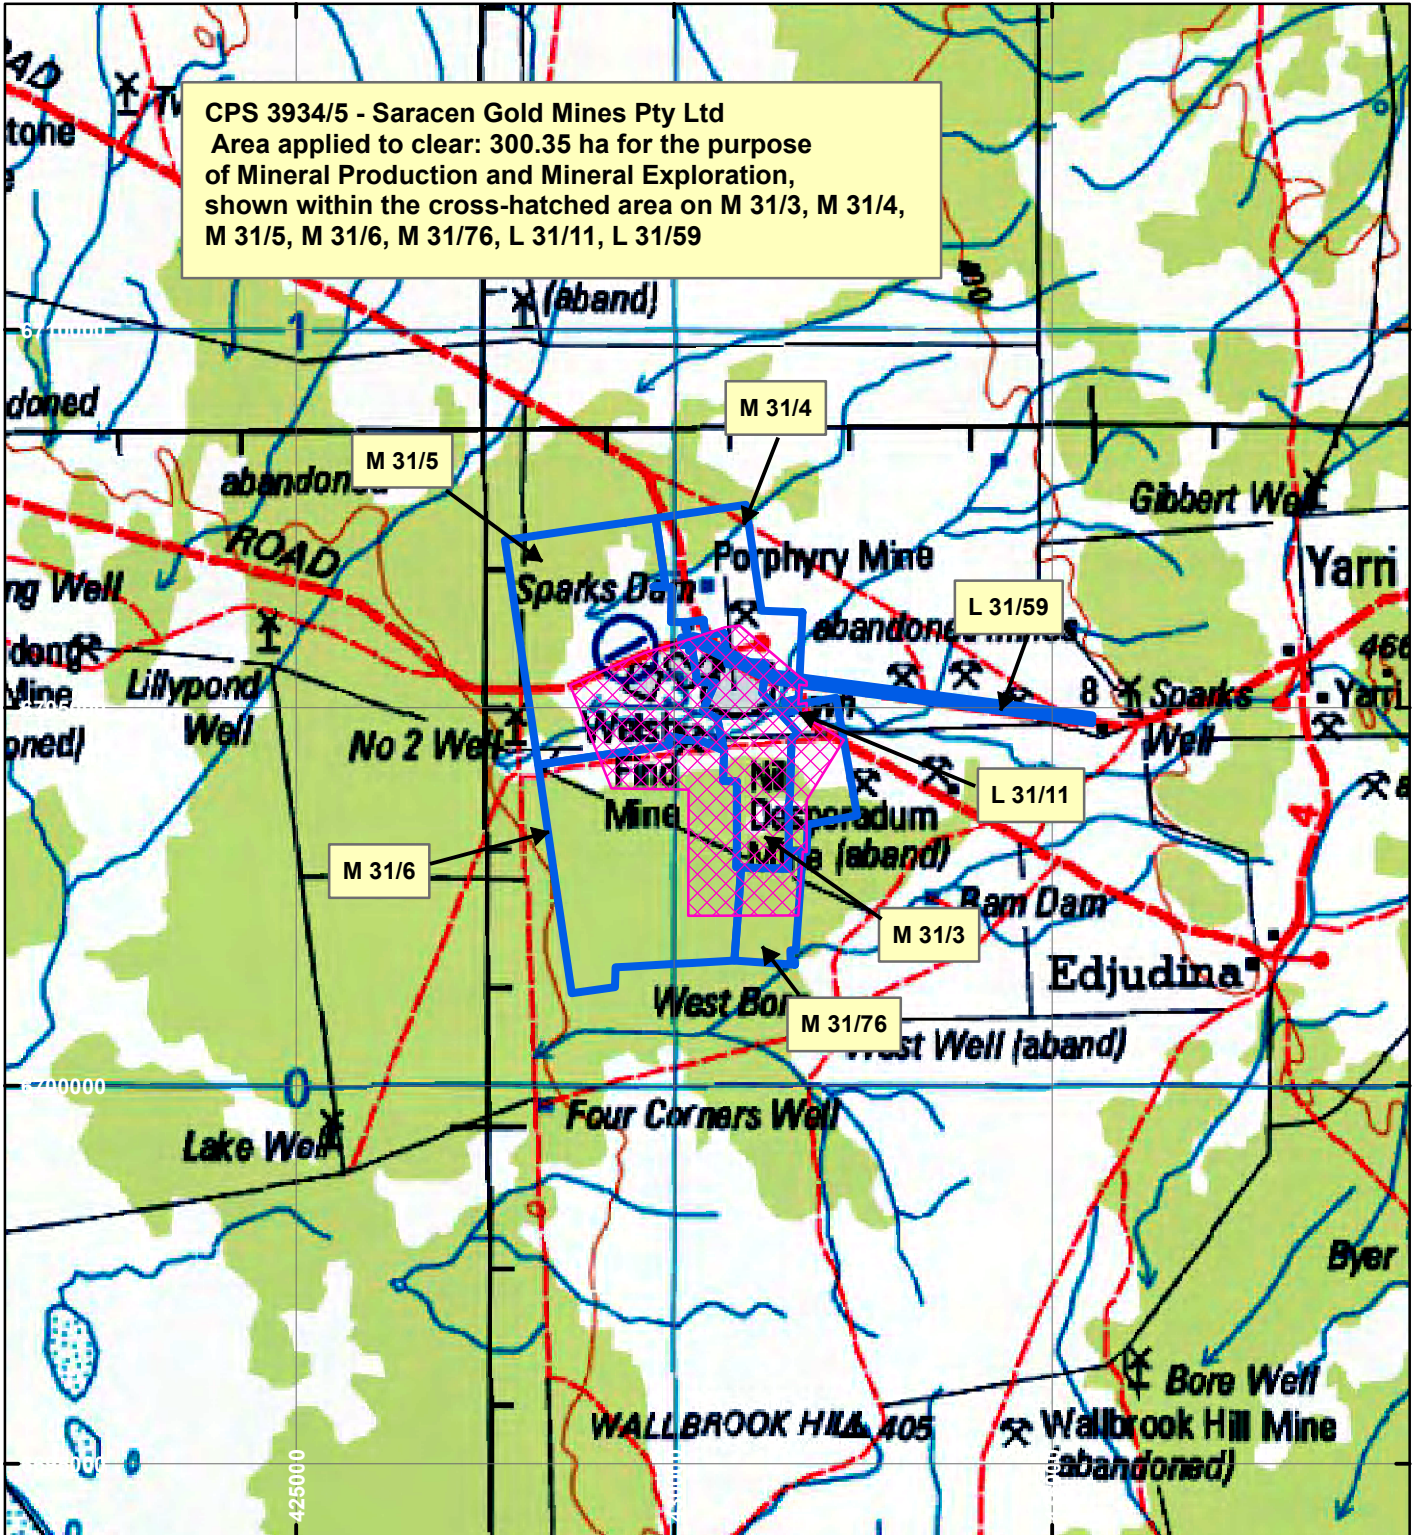

CPS 3934/5 - Saracen Gold Mines Pty Ltd

LEGEND

Clearing Instruments

Mining Tenements

Scale 1:100,000

(Approximate when reproduced at A4)

Geocentric Datum Australia 1994

Note: the data in this map have not been projected. This may result in geometric distortion or measurement inaccuracies.

..... Date

Officer with delegated authority under Section 20 of
 the Environmental Protection Act 1986

Information derived from this map should be
 confirmed with the data custodian acknowledged
 by the agency acronym in the legend.