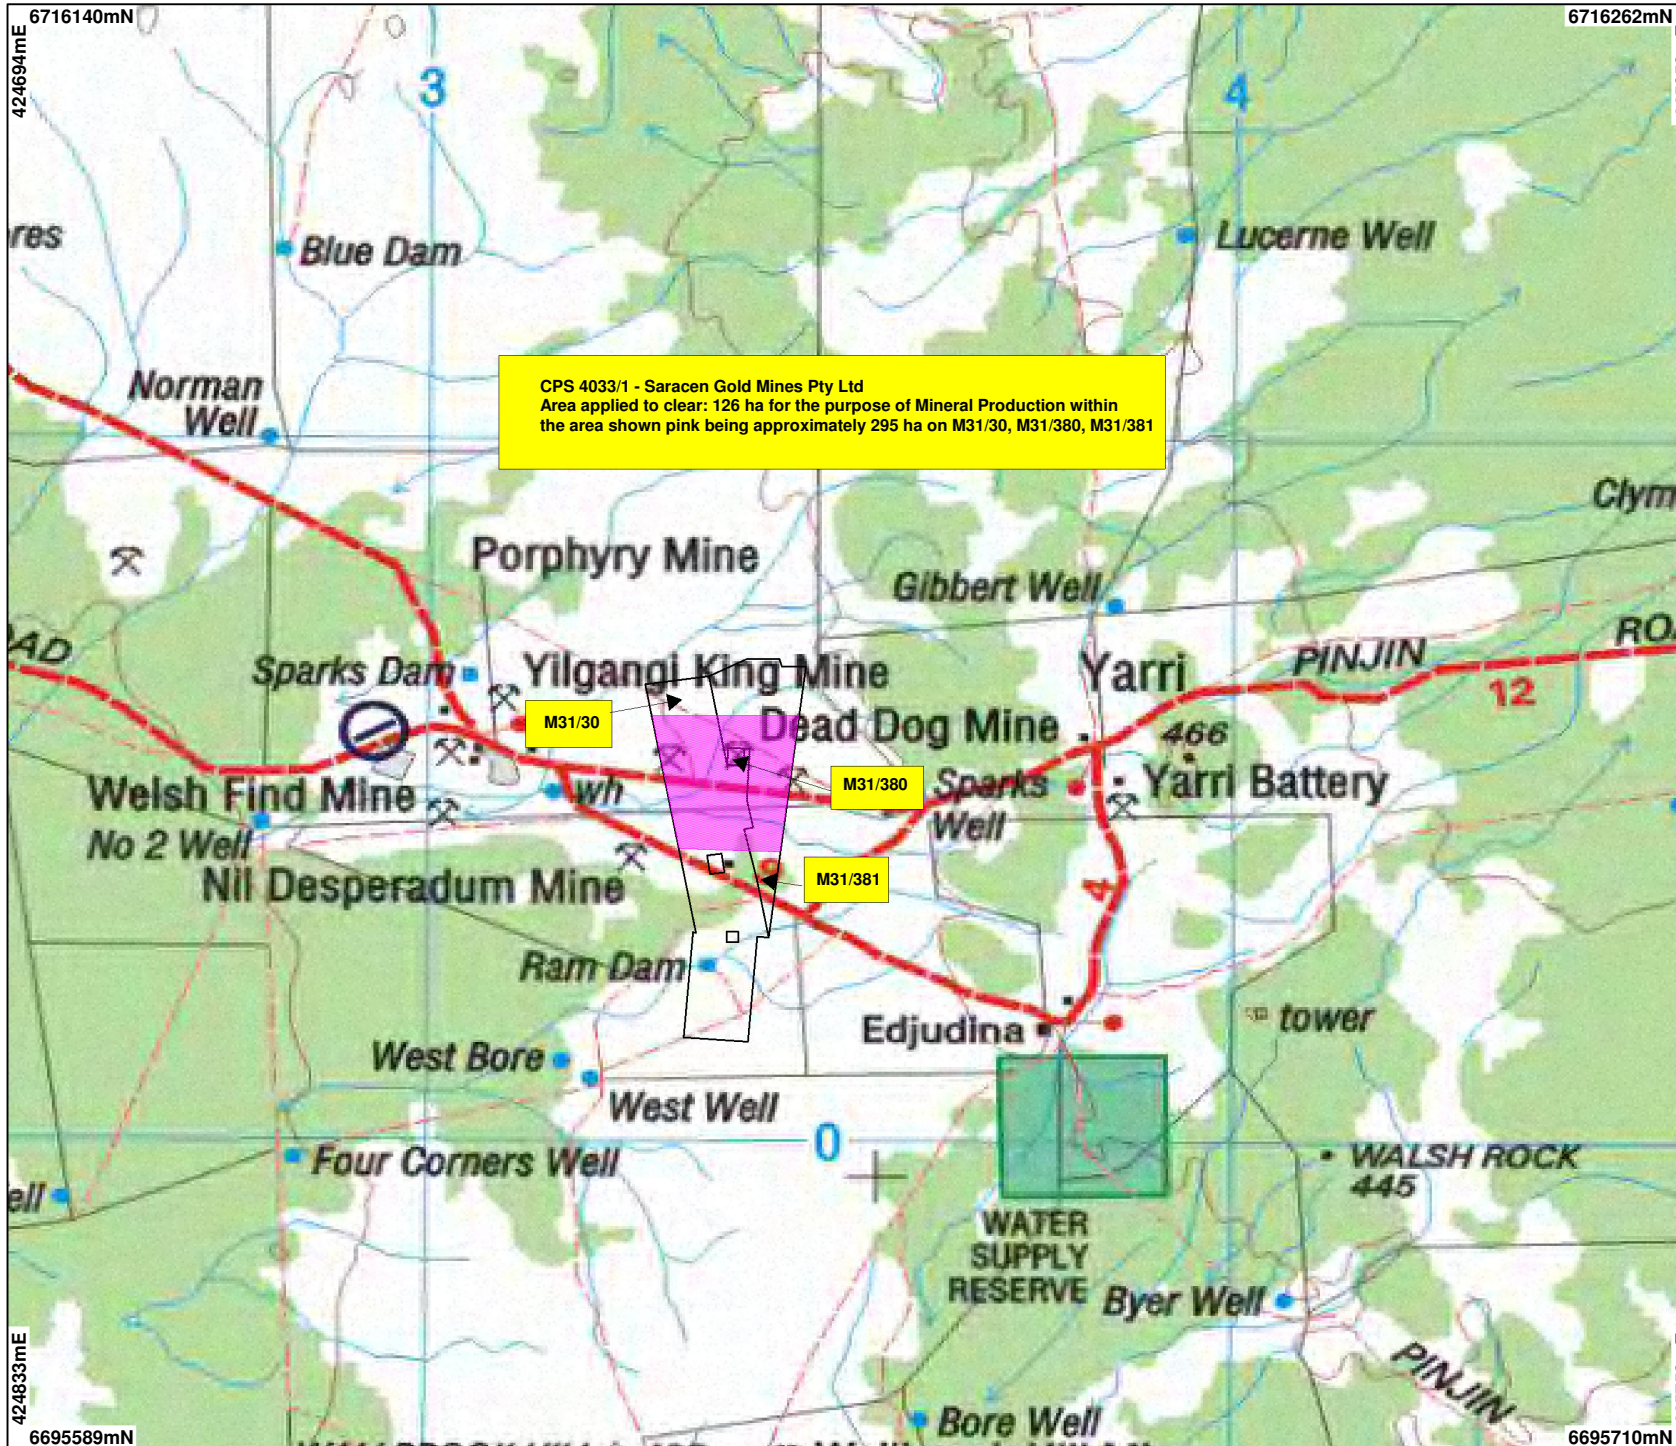

CPS 4033/1 - Saracen Gold Mines Pty Ltd

- LEGEND**
- Mining Tenements
 - Clearing Instruments
 - NATMAP 250K Series Mapping - GA 08/03

* Project Data. This data has not been quality assured. Please contact map author for details.

Geocentric Datum Australia 1994
 Note: the data in this map have not been projected. This may result in geometric distortion or measurement inaccuracies.

..... Date

Officer with delegated authority under Section 20 of the Environmental Protection Act 1986