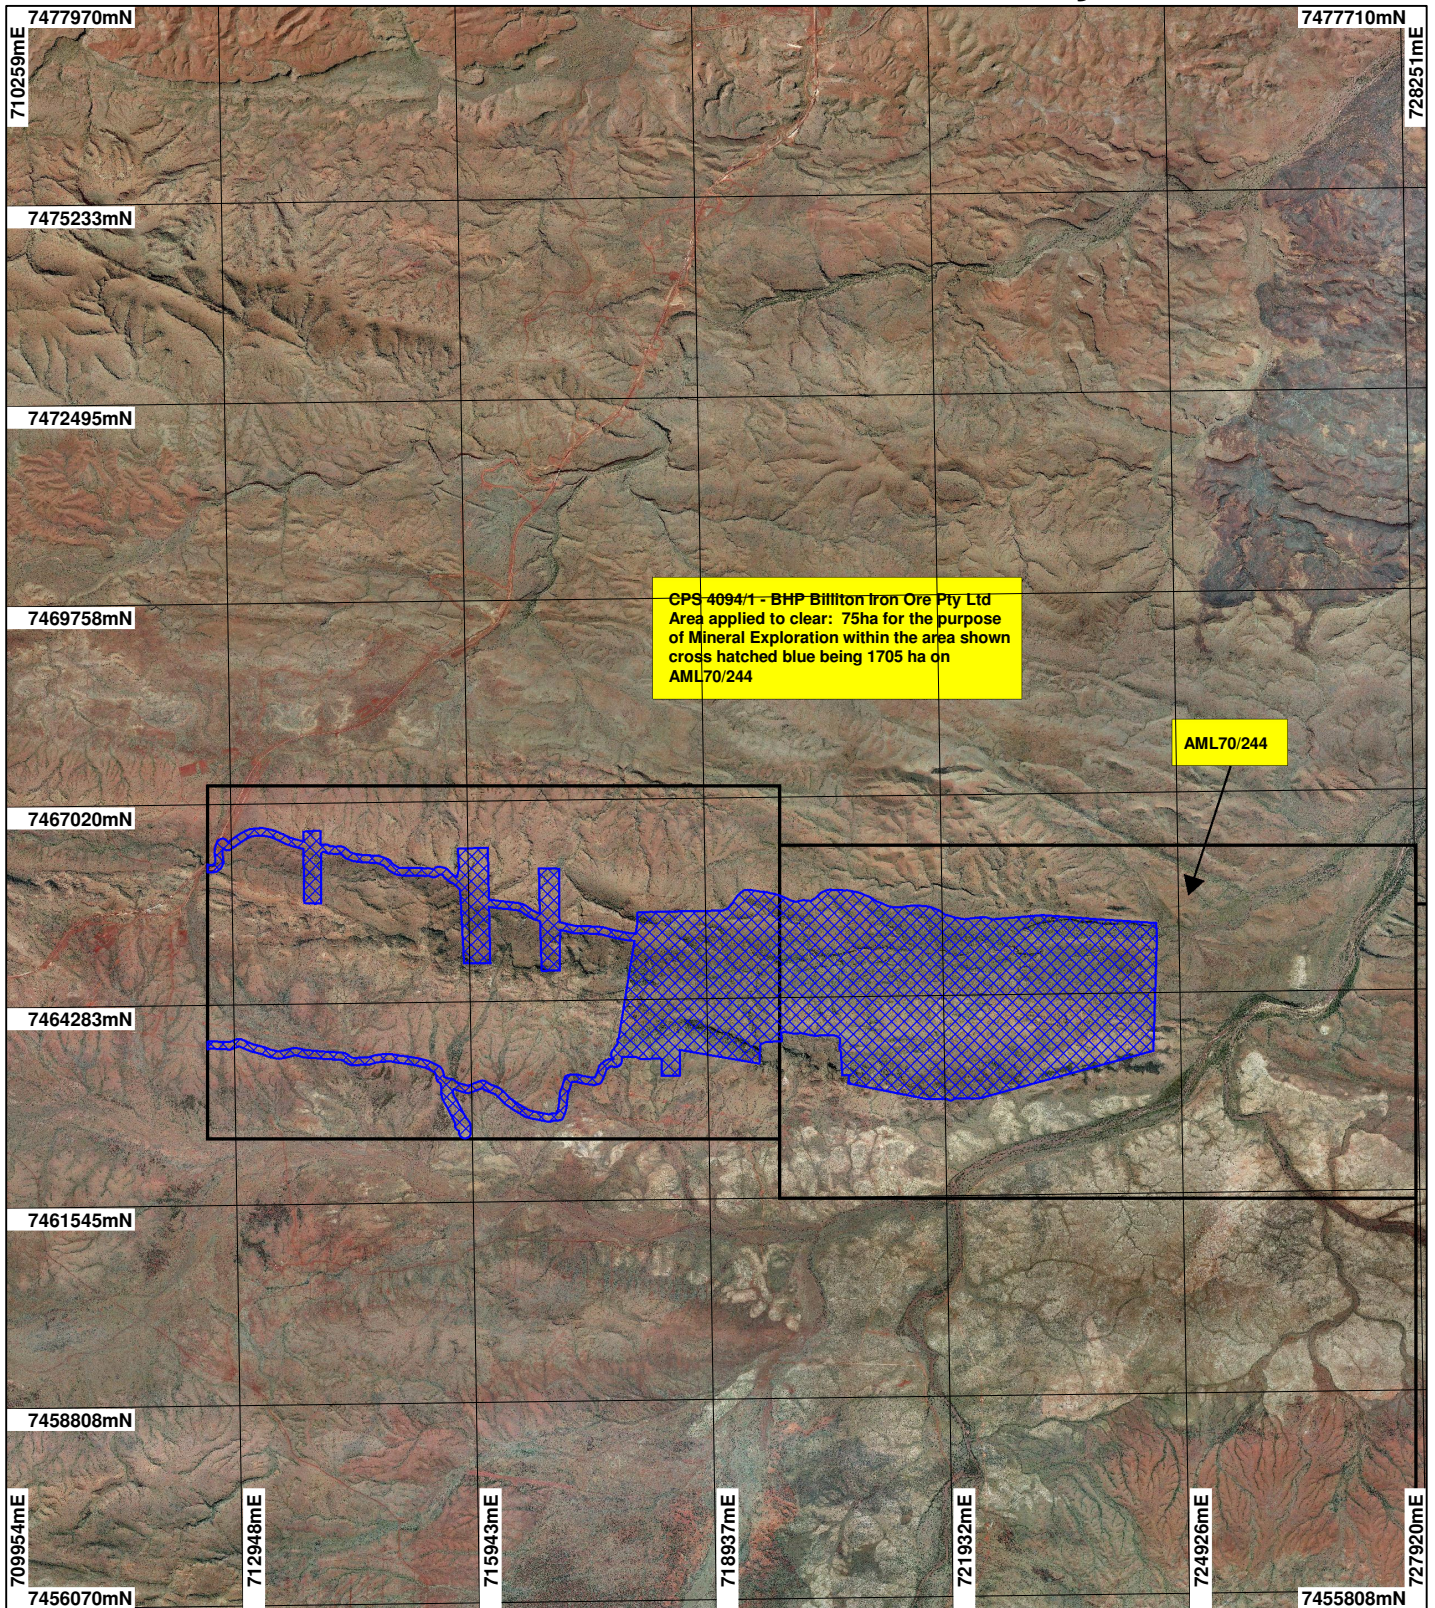

CPS 4094/1 - BHP Billiton Iron Ore Pty Ltd

LEGEND

-  Mining Tenements
-  Clearing Instruments
- Weeli Wooli 50cm Orthomosaic - Landgate 2004

Scale 1:100000

(Approximate when reproduced at A4)

Geocentric Datum Australia 1994

Note: the data in this map have not been projected. This may result in geometric distortion or measurement inaccuracies.

..... Date

Officer with delegated authority under Section 20 of the Environmental Protection Act 1986