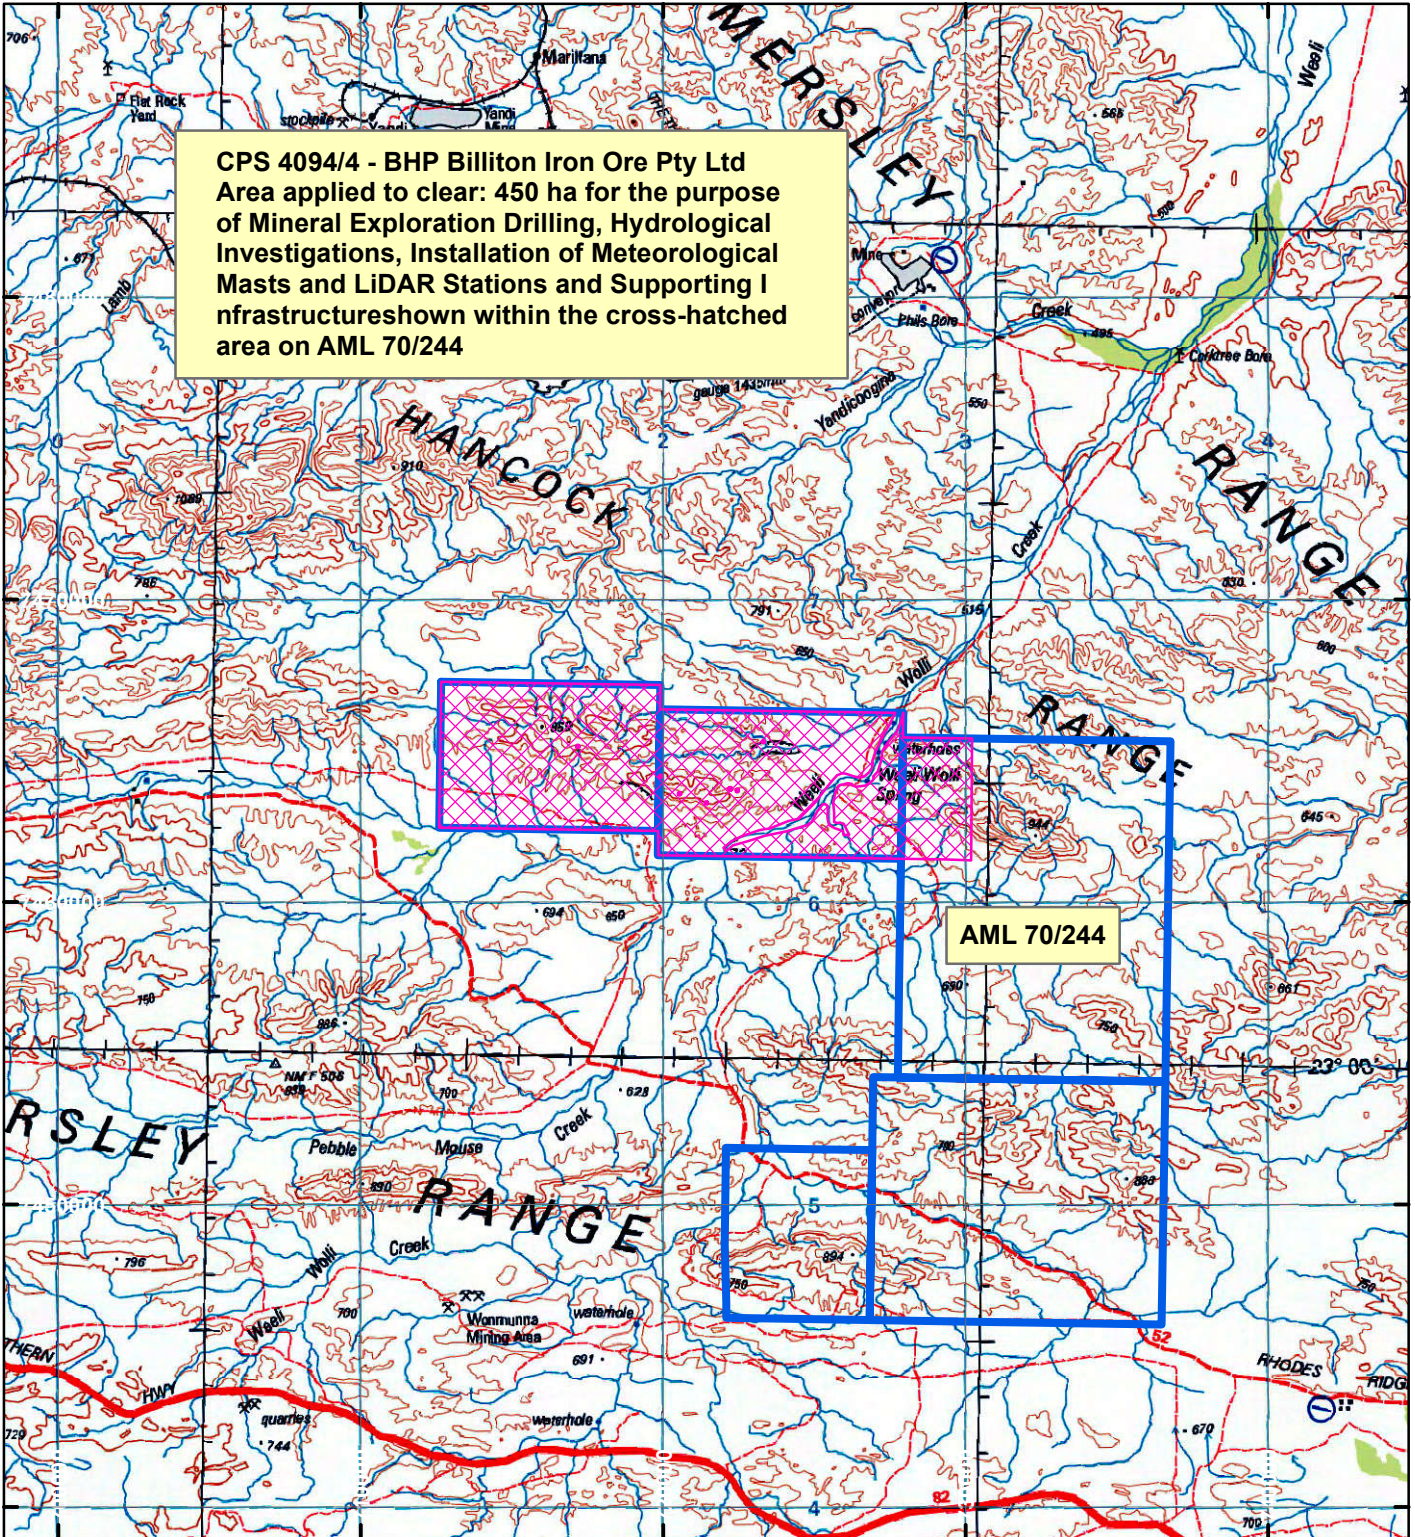

CPS 4094/4 - BHP Billiton Iron Ore Pty Ltd

LEGEND

Clearing Instruments

Mining Tenements

Scale 1:250,000

(Approximate when reproduced at A4)

Geocentric Datum Australia 1994

Note: the data in this map have not been projected. This may result in geometric distortion or measurement inaccuracies.

..... Date

Officer with delegated authority under Section 20 of the Environmental Protection Act 1986

Information derived from this map should be confirmed with the data custodian acknowledged by the agency acronym in the legend.