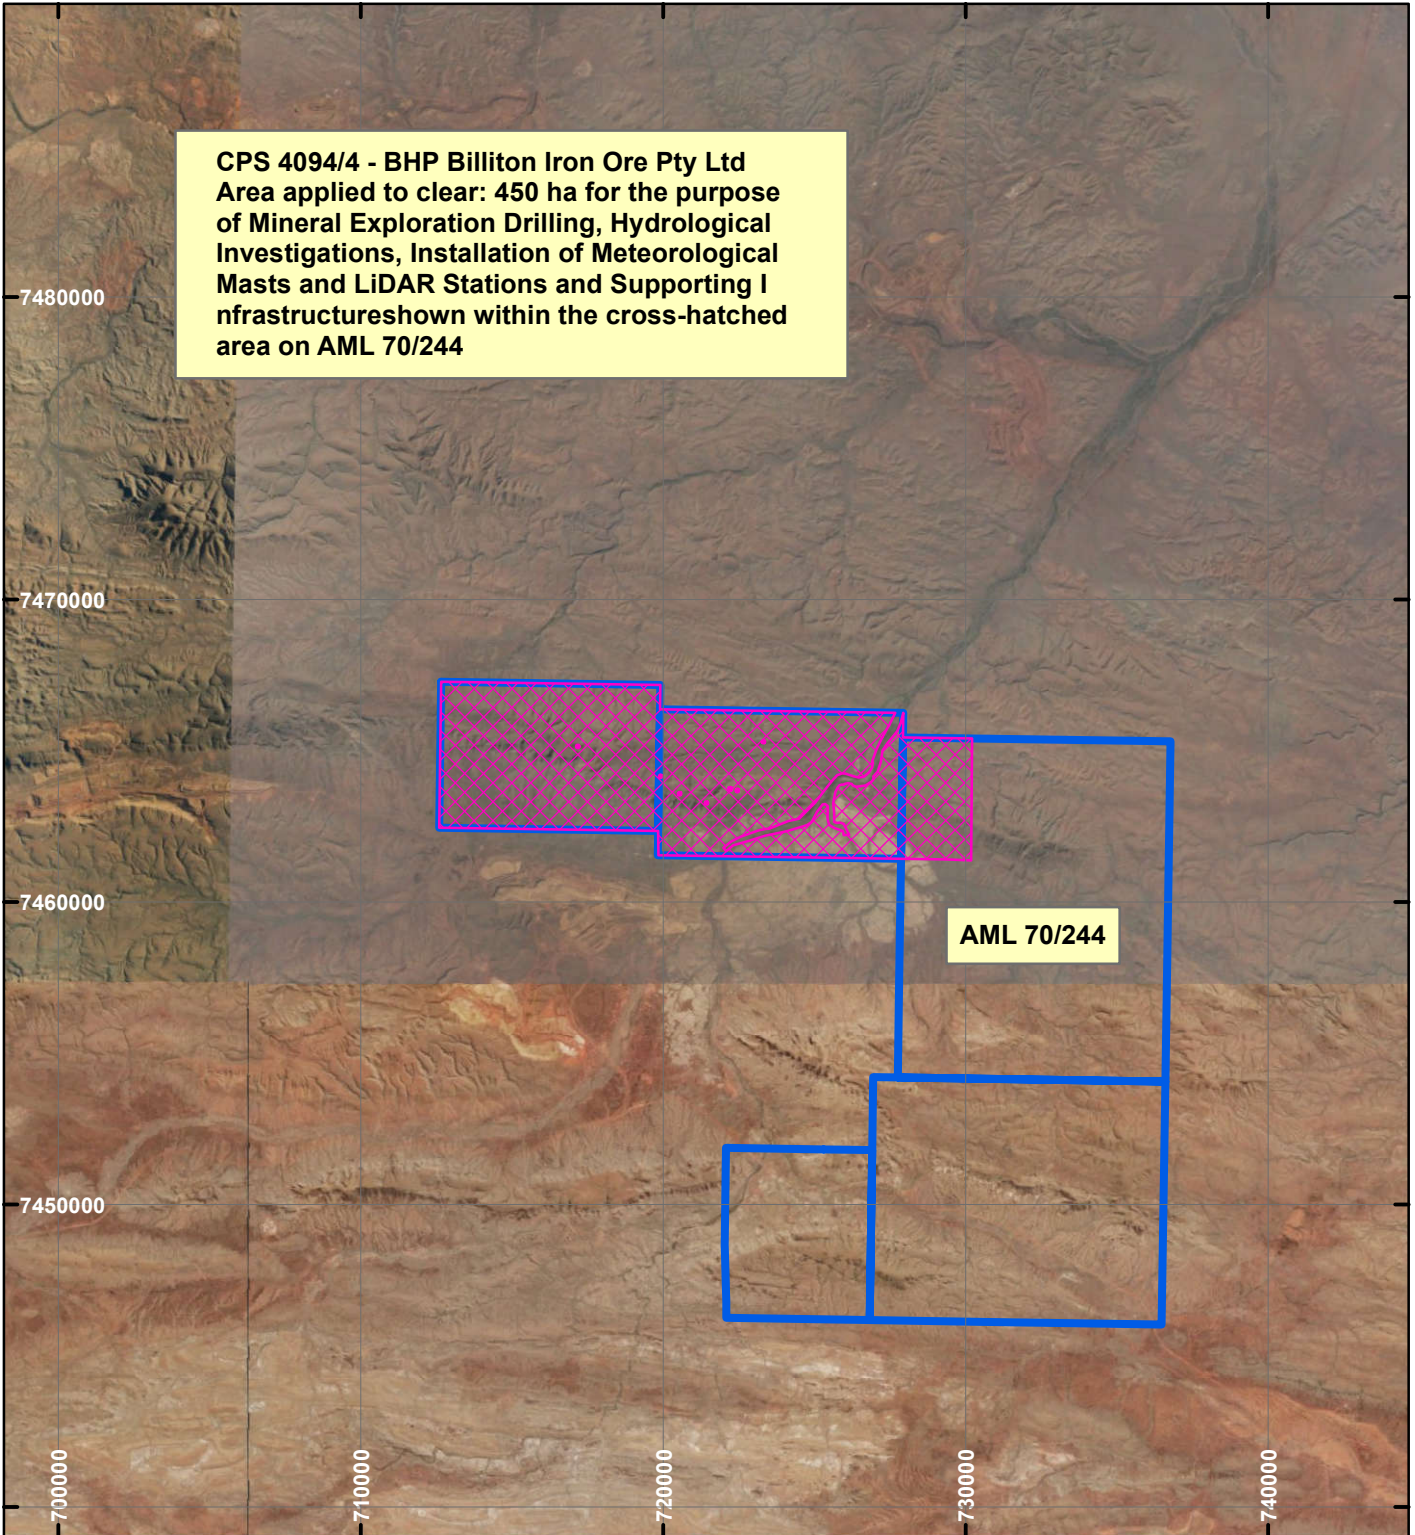

CPS 4094/4 - BHP Billiton Iron Ore Pty Ltd

LEGEND

Clearing Instruments

Mining Tenements

Orthophotography sourced from Landgate

Scale 1:250,000

(Approximate when reproduced at A4)

Geocentric Datum Australia 1994

Note: the data in this map have not been projected. This may result in geometric distortion or measurement inaccuracies.

..... Date

Officer with delegated authority under Section 20 of the Environmental Protection Act 1986