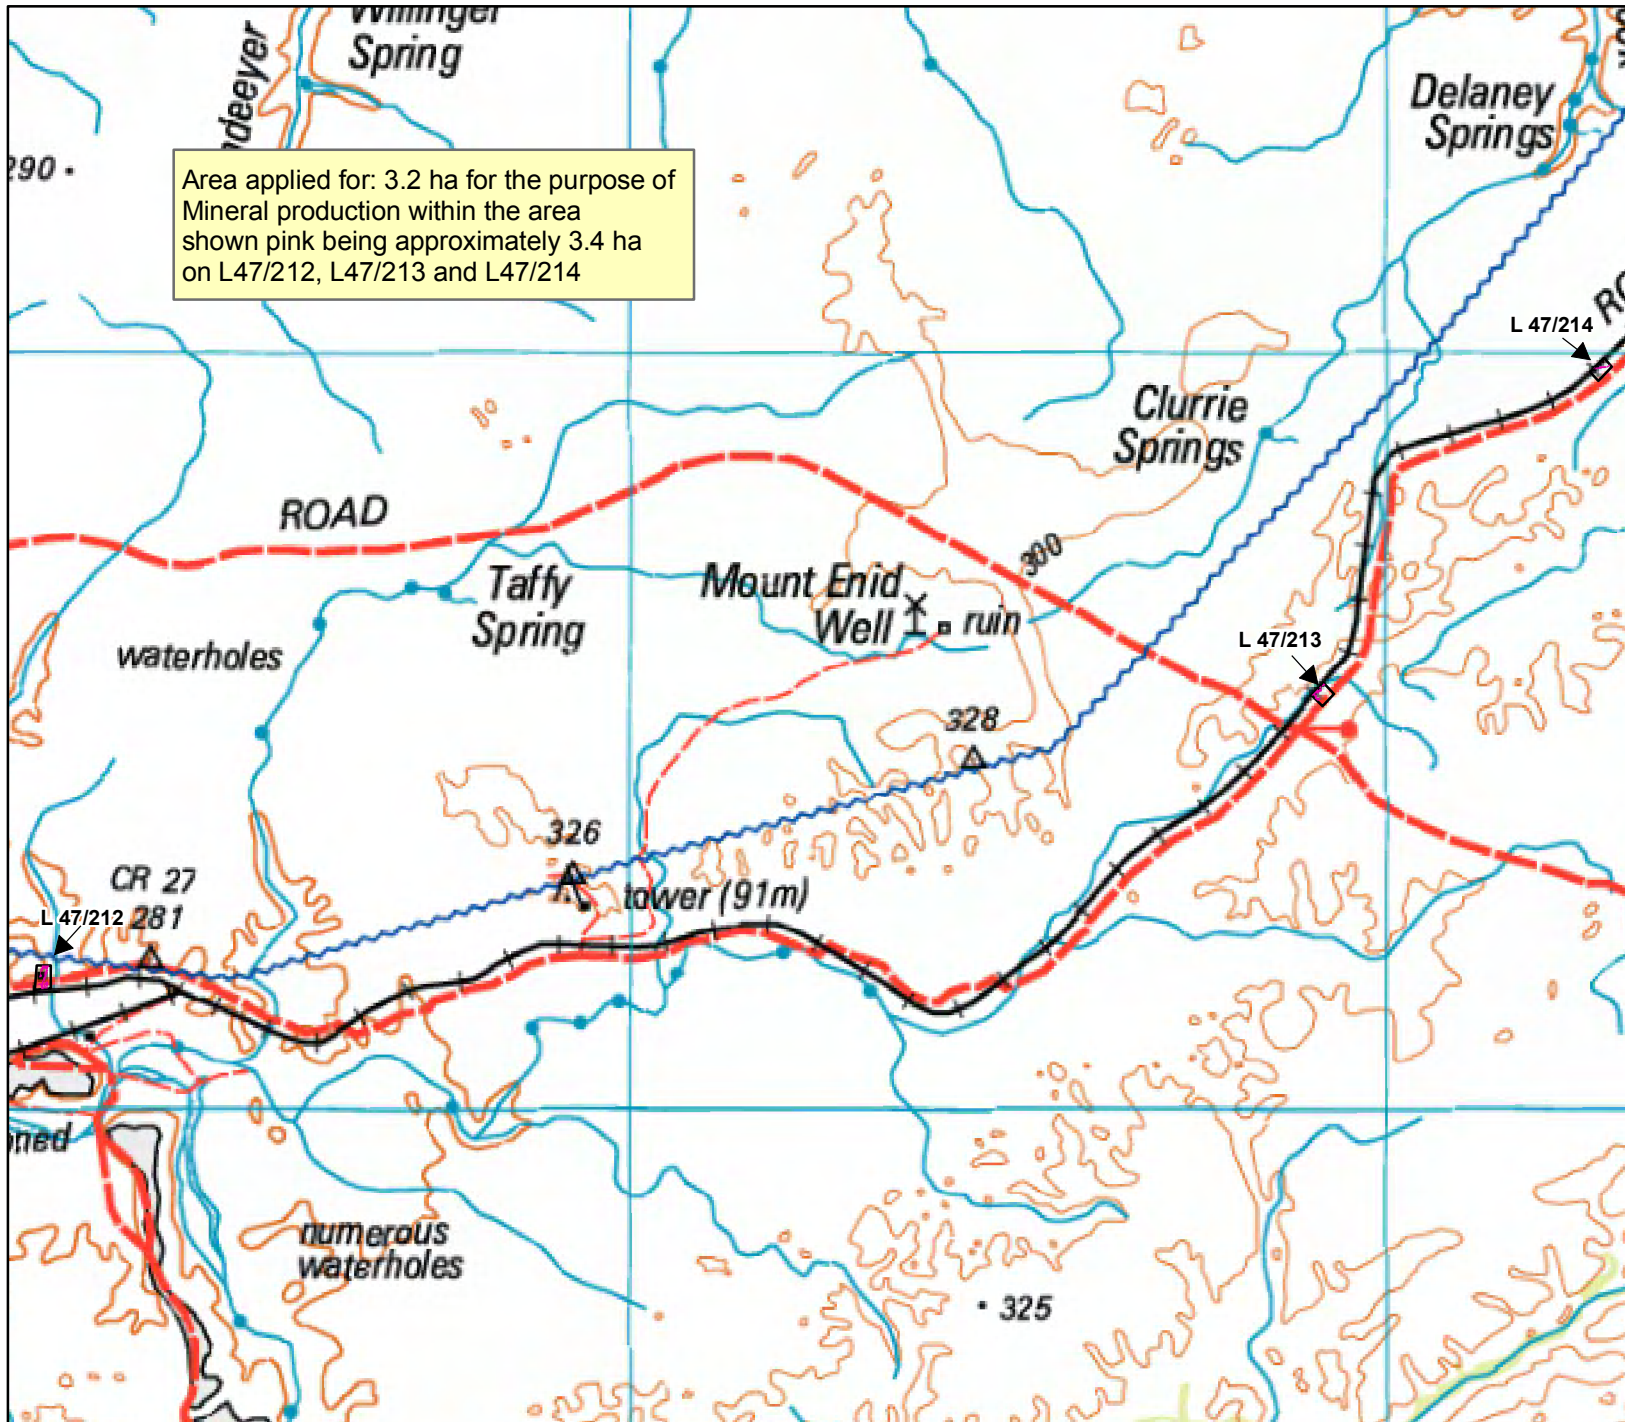

CPS 4113/1 - ROBE RIVER MINING COMPANY PTY LTD

Legend

- Clearing Instruments
- Mining Tenements

NATMAP 250K series mapping GA

Scale 1:100 000

Geocentric Datum Australia 1994
Note: the data in this map have not been projected. This may result in geometric distortion or measurement inaccuracies.

.....Date.....

Officer with delegated authority under Section 20 of the Environmental Protection Act 1986.
 Information derived from this map should be confirmed with data custodian acknowledged by the agency acronym in the legend.