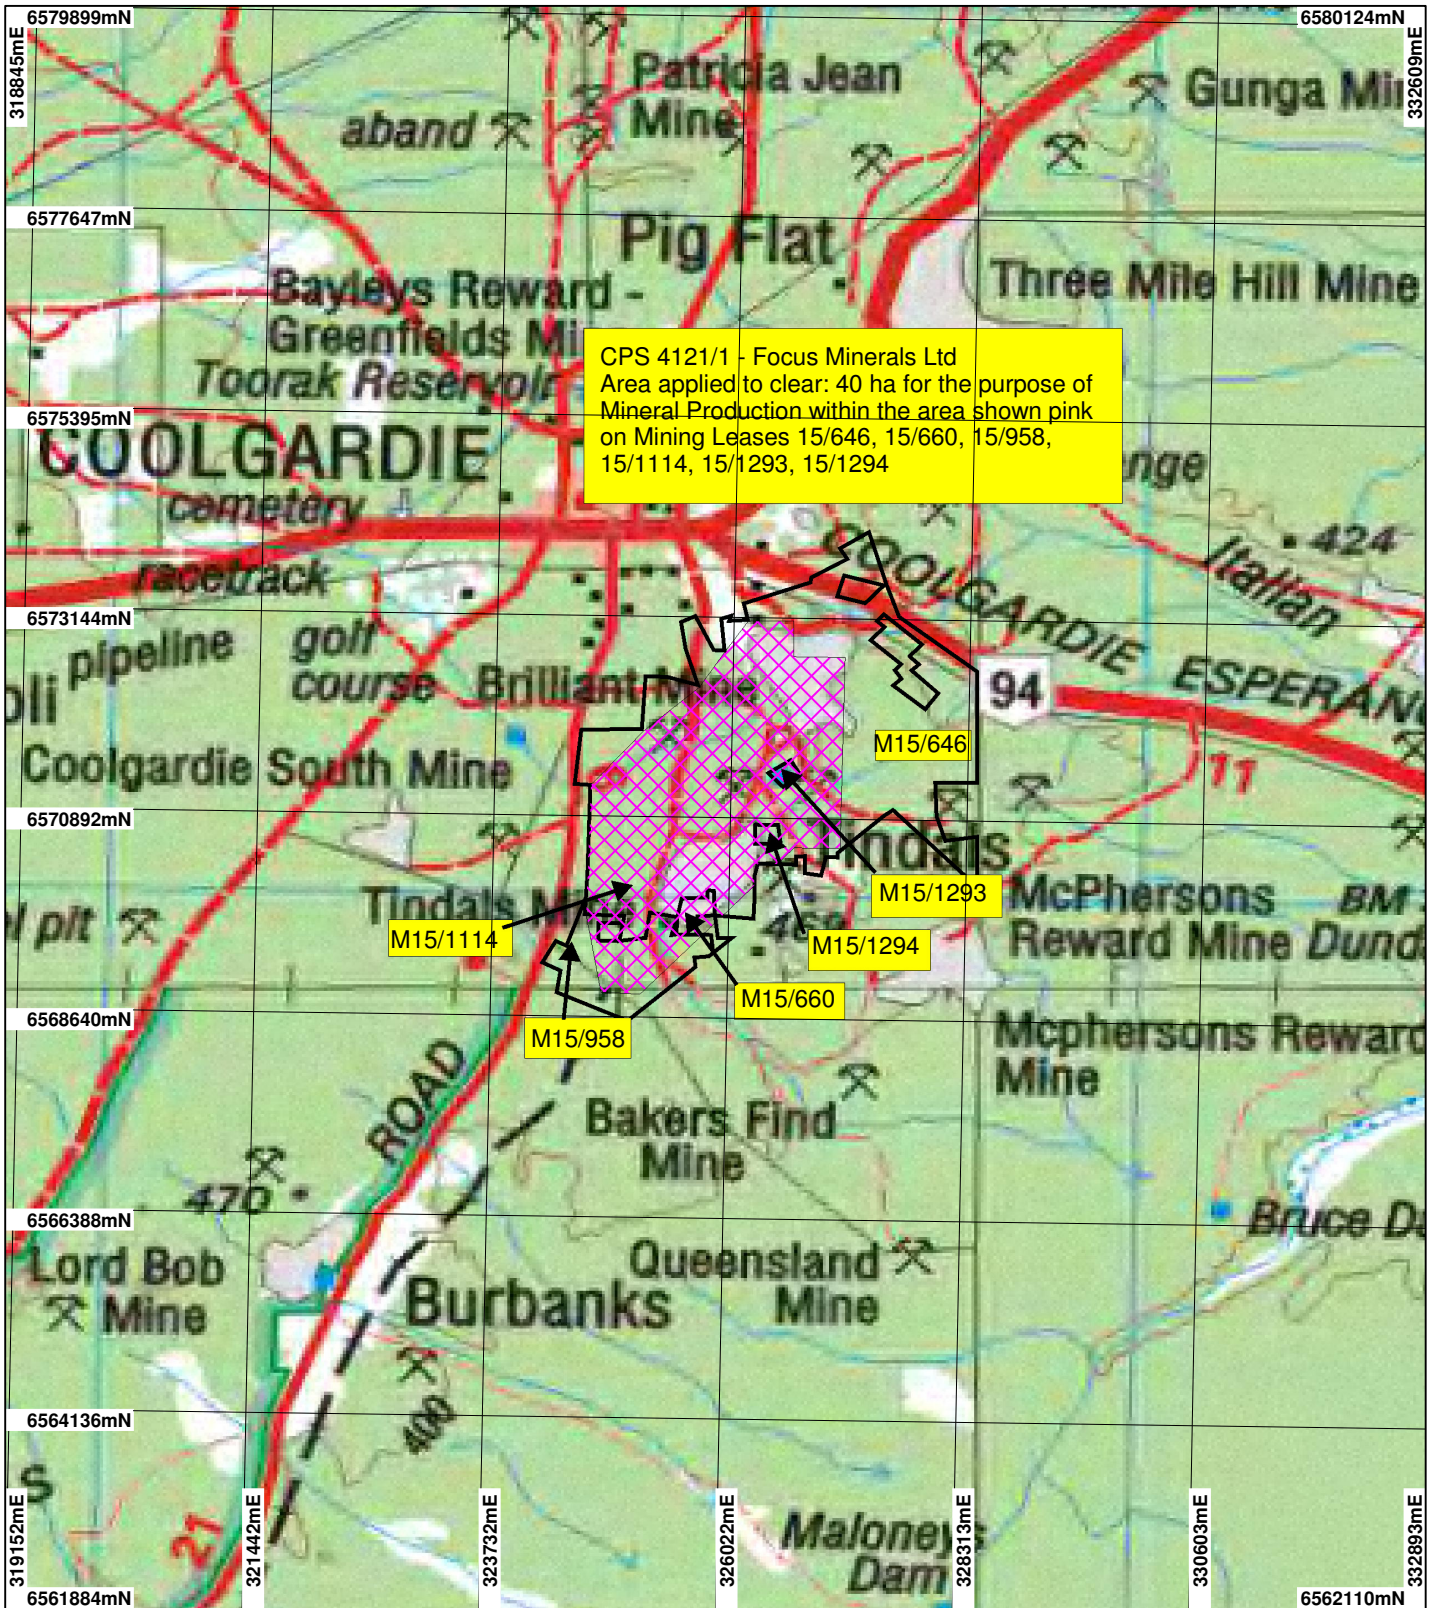

CPS 4121/1 - Focus Minerals Ltd

LEGEND

-  Mining Tenements
-  Clearing Instruments
-  Areas Applied to Clear
-  NATMAP 250K Series Mapping - GA 08/03

Scale 1:80000
(Approximate when reproduced at Letter)

Geocentric Datum Australia 1994

Note: the data in this map have not been projected. This may result in geometric distortion or measurement inaccuracies.

..... Date

Officer with delegated authority under Section 20 of the Environmental Protection Act 1986