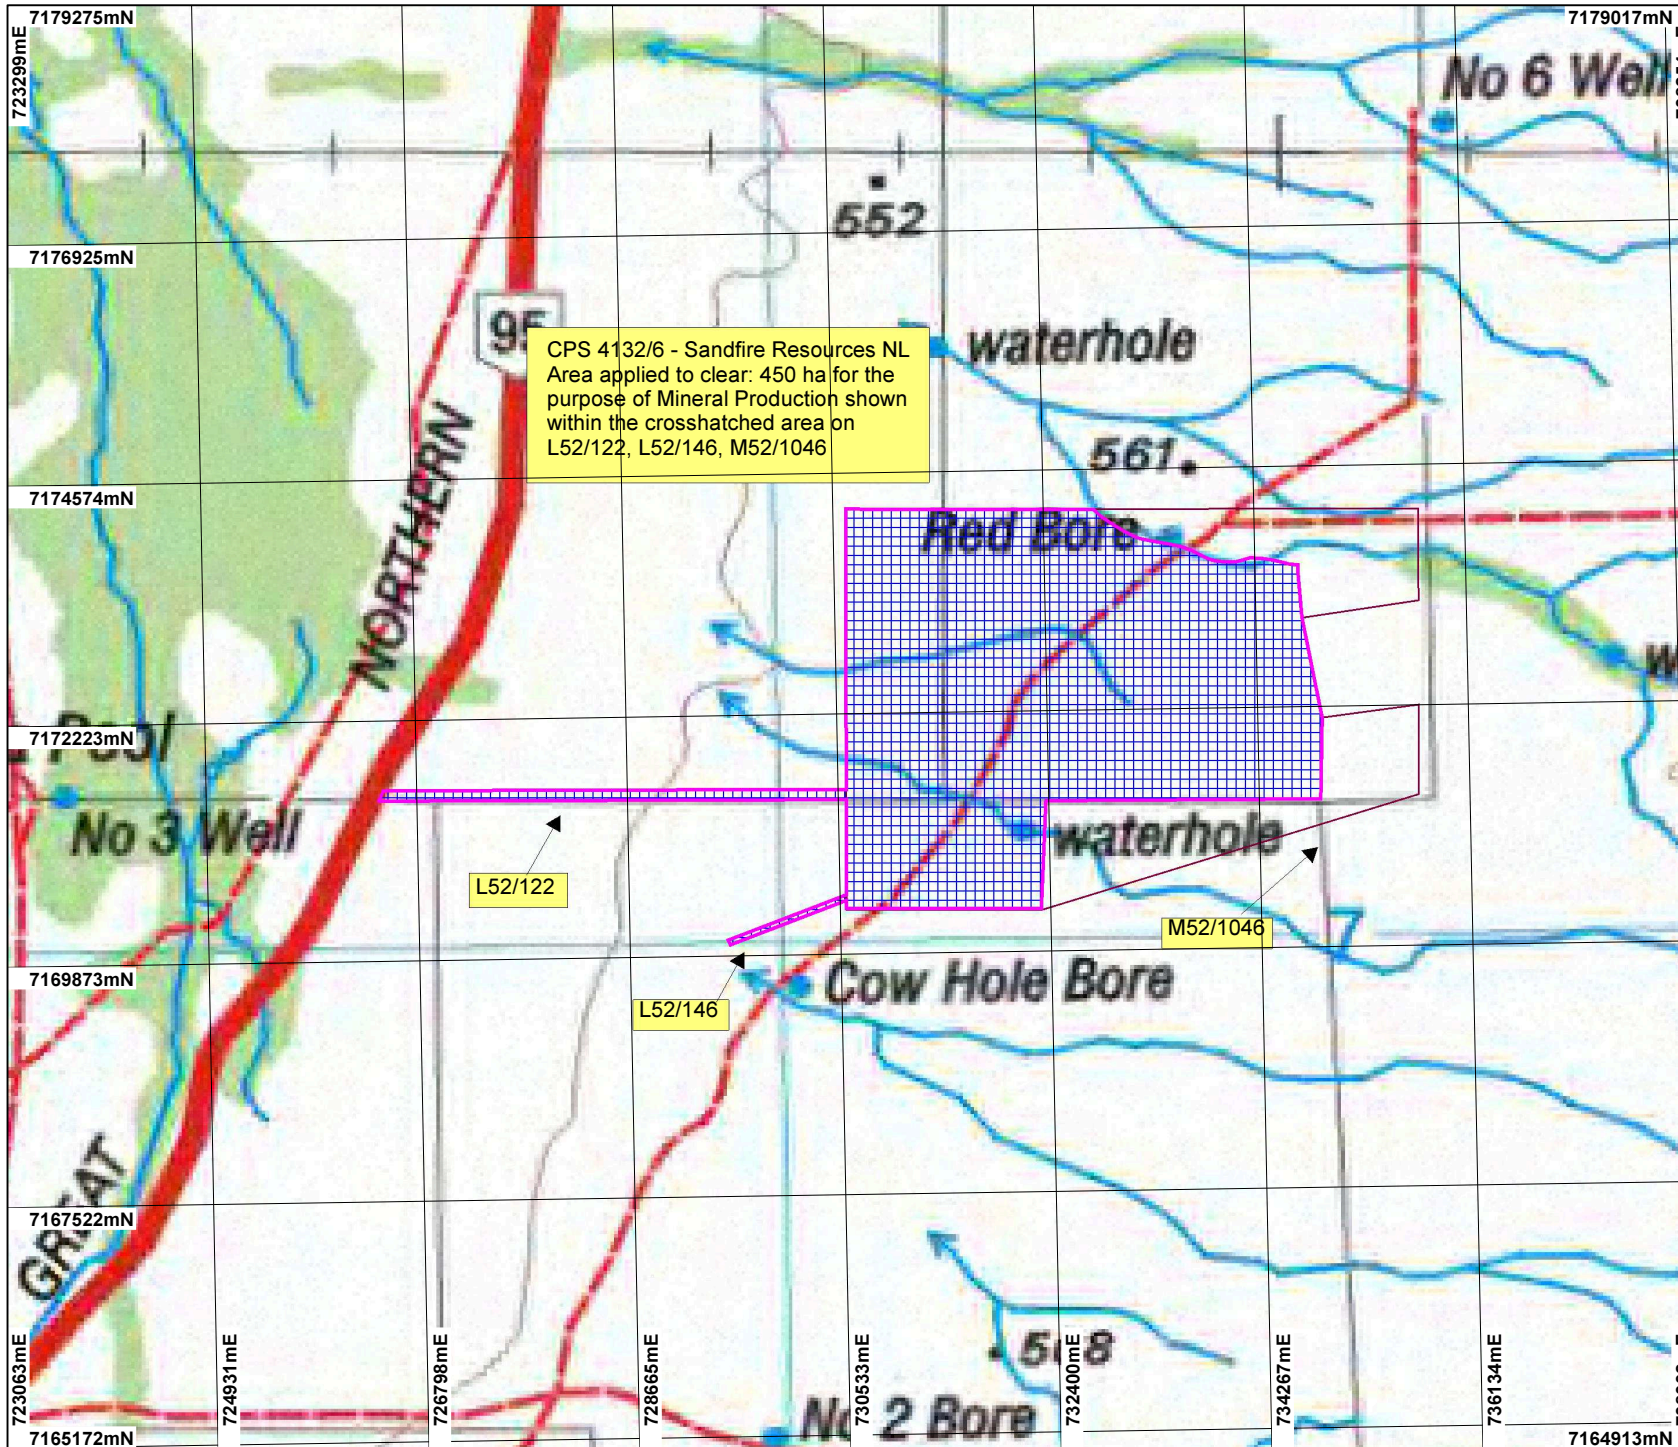

CPS 4132/6 - Sandfire Resources NL

LEGEND

- Mining Tenements
- Clearing Instruments
- Areas Applied to Clear
- NATMAP 250K Series Mapping - GA 08/03

Geocentric Datum Australia 1994
 Note: the data in this map have not been projected. This may result in geometric distortion or measurement inaccuracies.

..... Date

Officer with delegated authority under Section 20 of the Environmental Protection Act 1986

Information derived from this map should be confirmed with the data custodian acknowledged by the agency acronym in the legend.