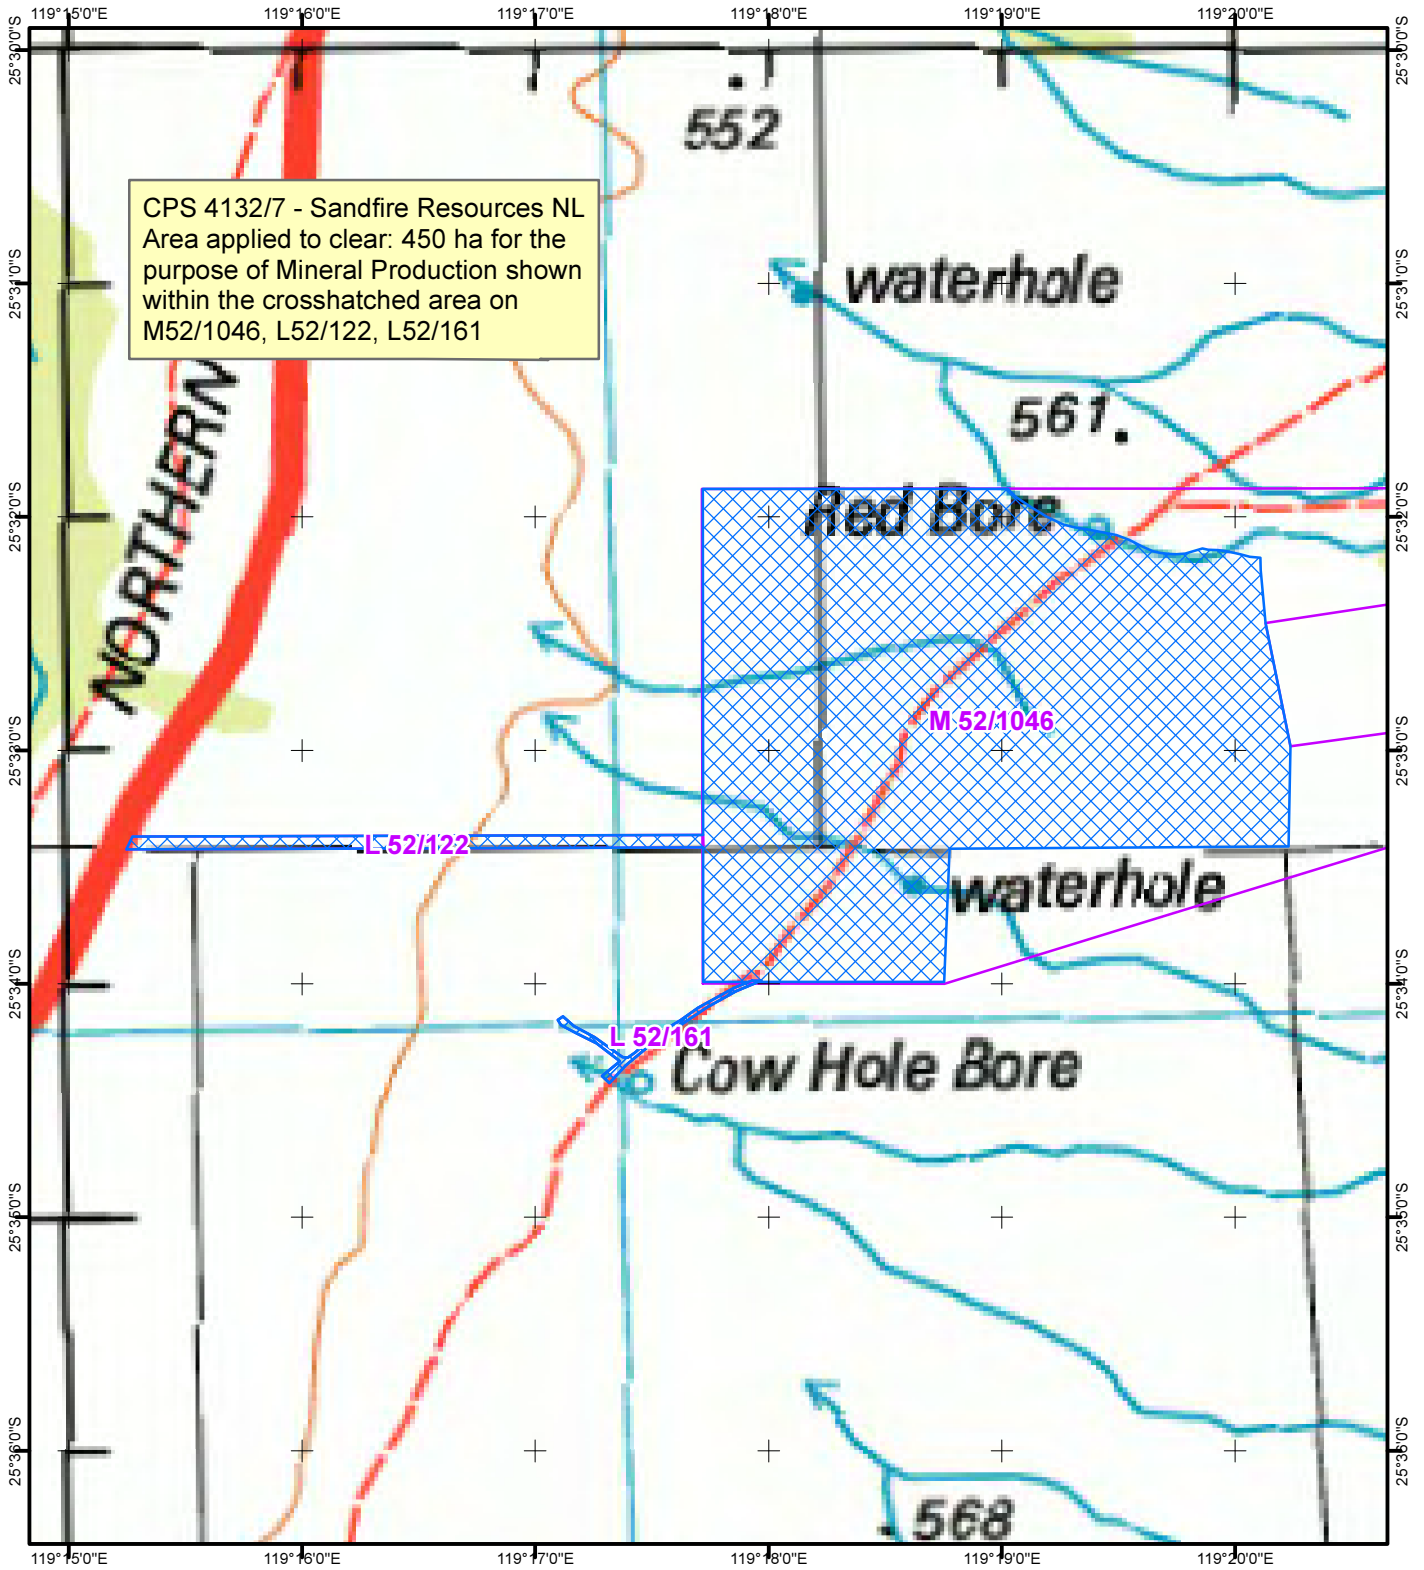

CPS 4132/7 - Sandfire Resources NL

CPS 4132/7 - Sandfire Resources NL
 Area applied to clear: 450 ha for the
 purpose of Mineral Production shown
 within the crosshatched area on
 M52/1046, L52/122, L52/161

Legend

 41327

Mining Tenements

 Mining Tenements

Geocentric Datum Australia 1994

Note: the data in this map have not been projected. This may result in geometric distortion or measurement inaccuracies.

..... Date