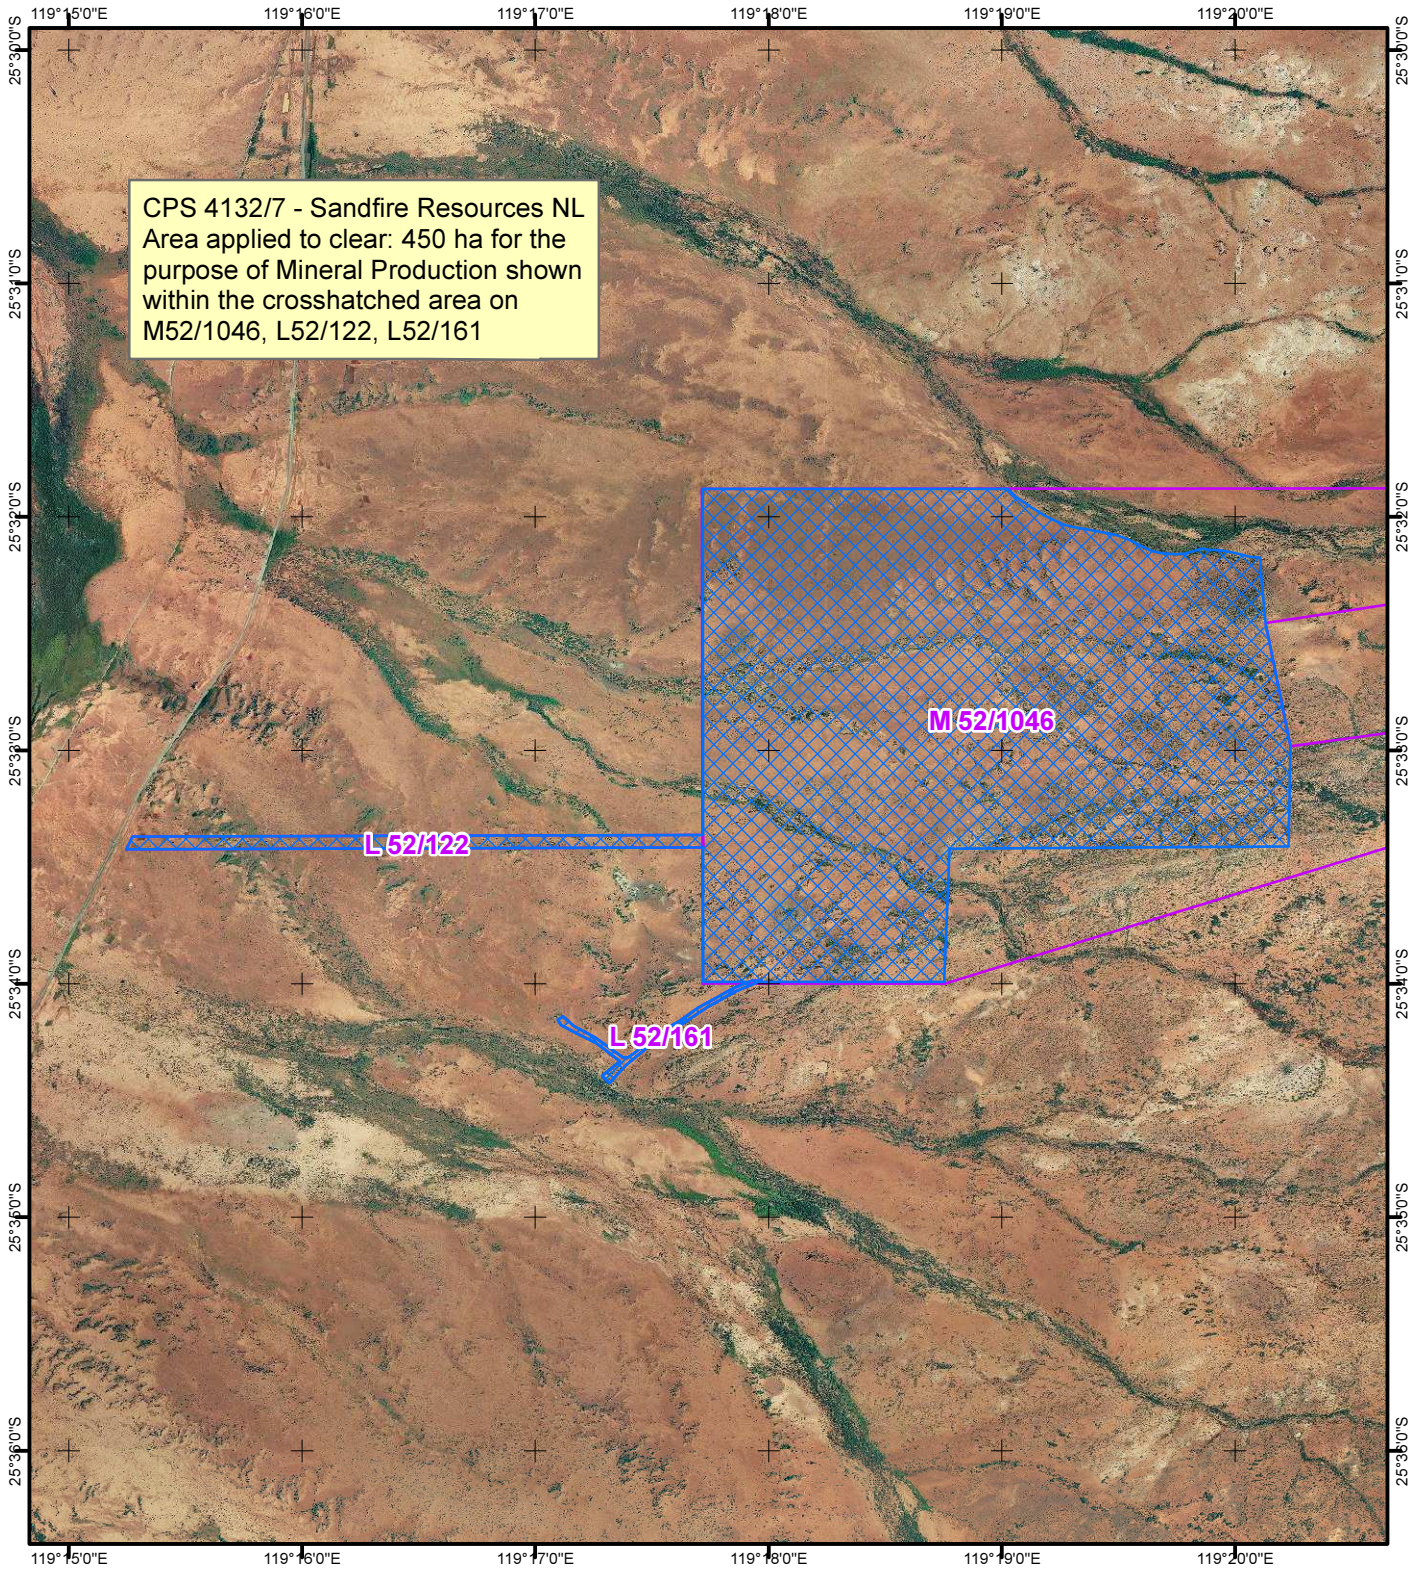

CPS 4132/7 - Sandfire Resources NL

Legend

 41327

Mining Tenements

 Mining Tenements

Geocentric Datum Australia 1994

Note: the data in this map have not been projected. This may result in geometric distortion or measurement inaccuracies.

..... Date

Officer with delegated authority under Section 20 of the Environmental Protection Act 1986

Information derived from this map should be confirmed with the data custodian acknowledged by the agency acronym in the legend.