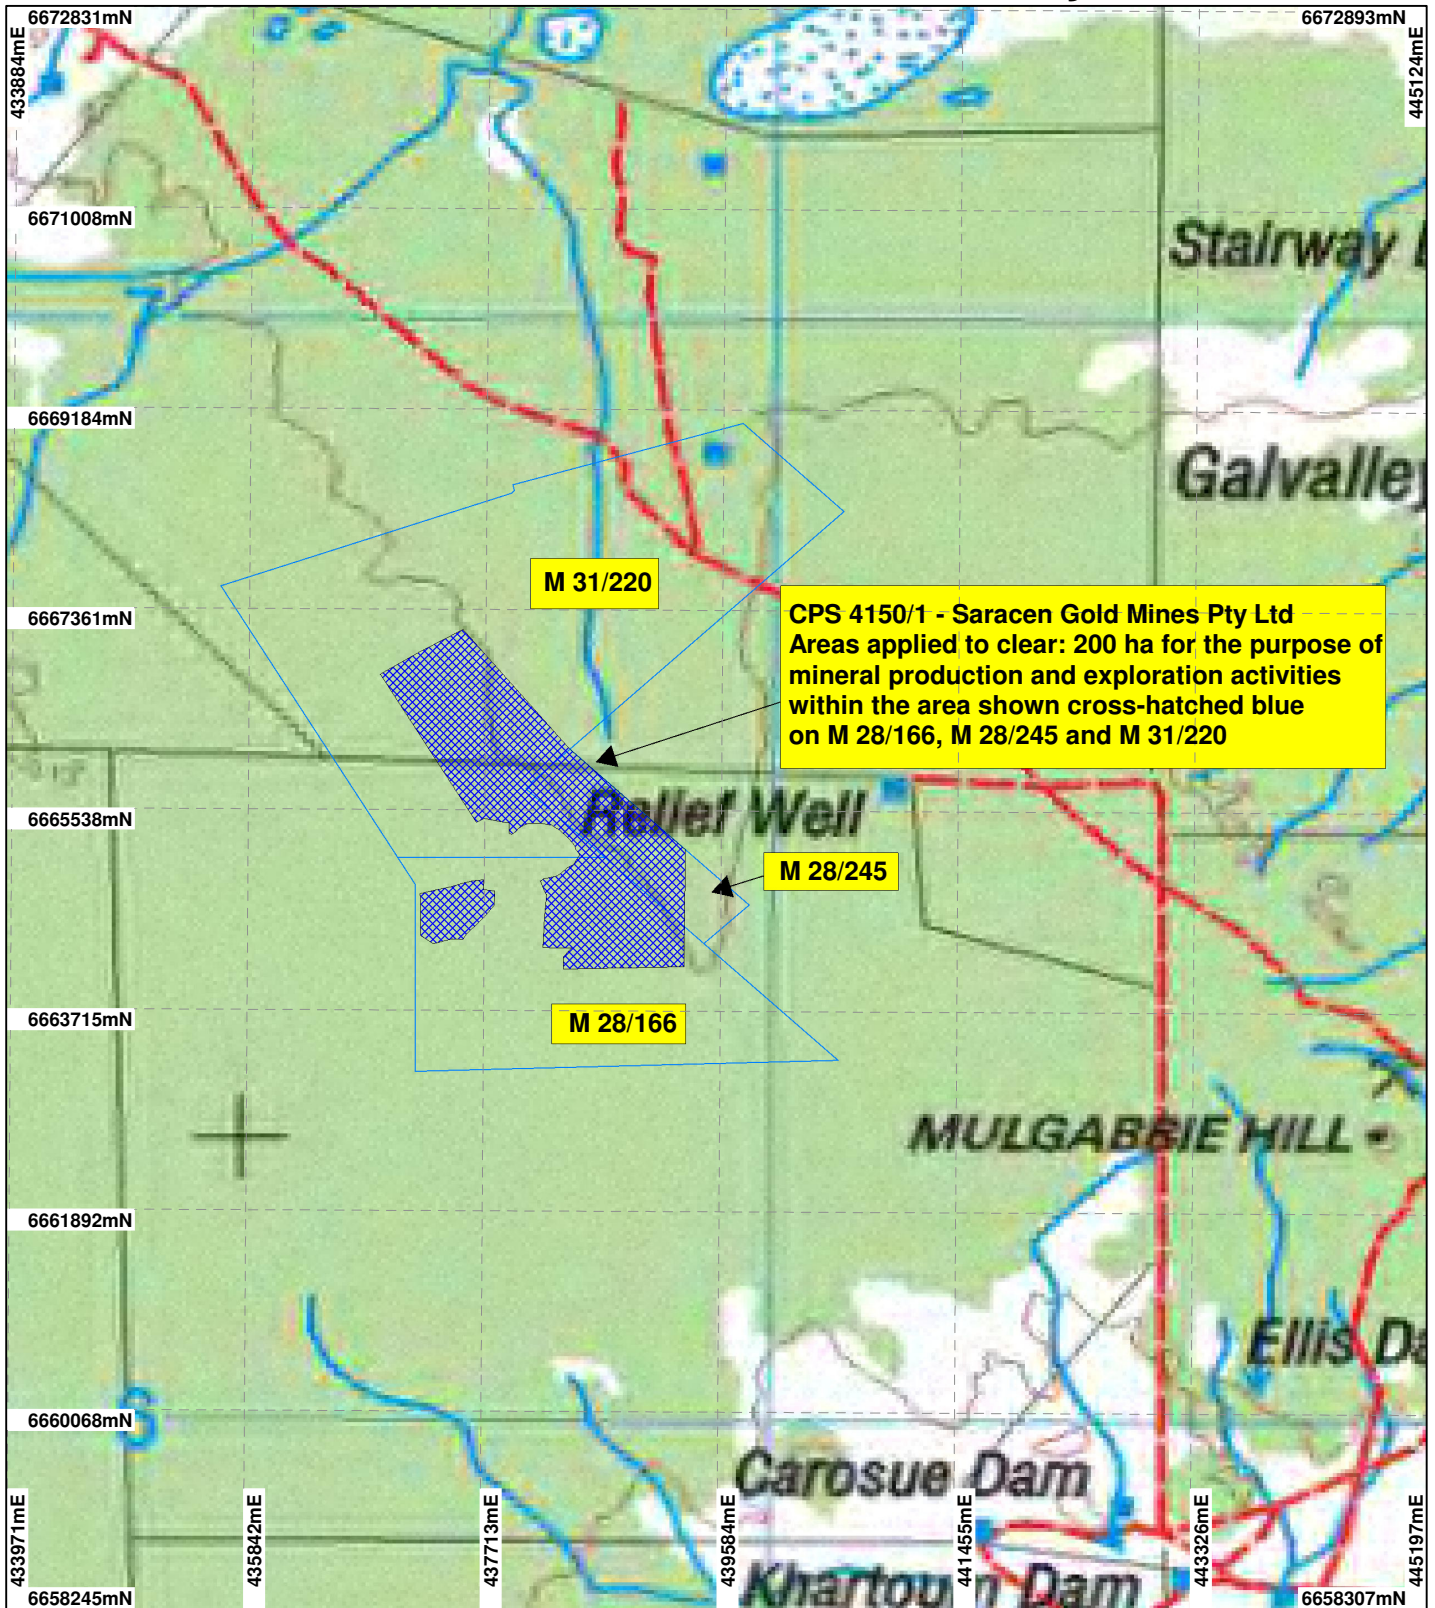

# CPS 4150/1 - Saracen Gold Mines Pty Ltd

## LEGEND

- Mining Tenements
- Clearing Instruments
- Areas Applied to Clear
- NATMAP 250K Series Mapping
- GA 08/03

0  ~1.5 km

Scale 1:65000  
(Approximate when reproduced at Letter)

Geocentric Datum Australia 1994

Note: the data in this map have not been projected. This may result in geometric distortion or measurement inaccuracies.

..... Date .....

Officer with delegated authority under Section 20 of the Environmental Protection Act 1986