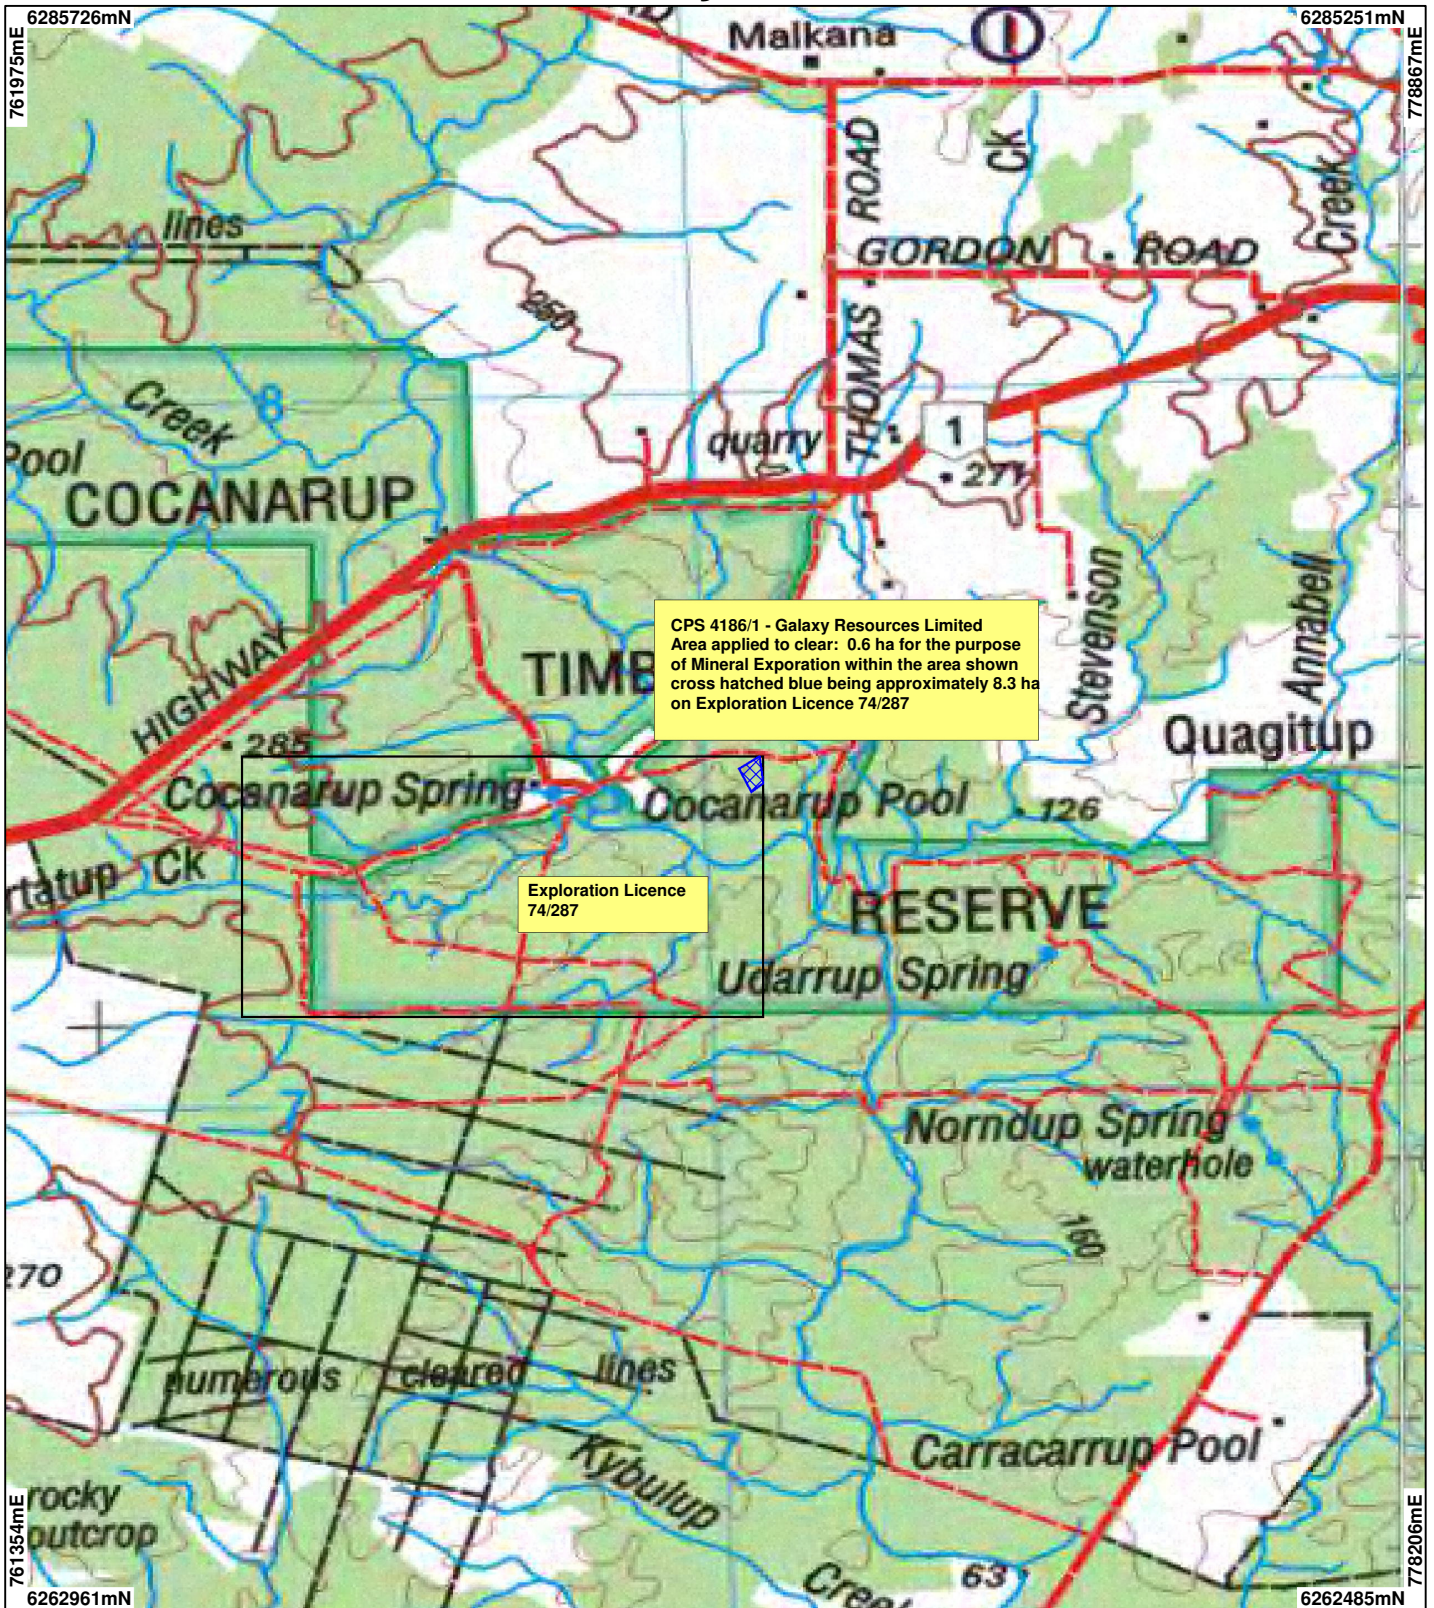

CPS 4186/1 - Galaxy Resources Limited

LEGEND

- Mining Tenements
- Clearing Instruments
- NATMAP 250K Series Mapping - GA 08/03

0 ————— 2.5 km

Scale 1:100000

(Approximate when reproduced at A4)

Geocentric Datum Australia 1994

Note: the data in this map have not been projected. This may result in geometric distortion or measurement inaccuracies.

..... Date

Officer with delegated authority under Section 20 of the Environmental Protection Act 1986