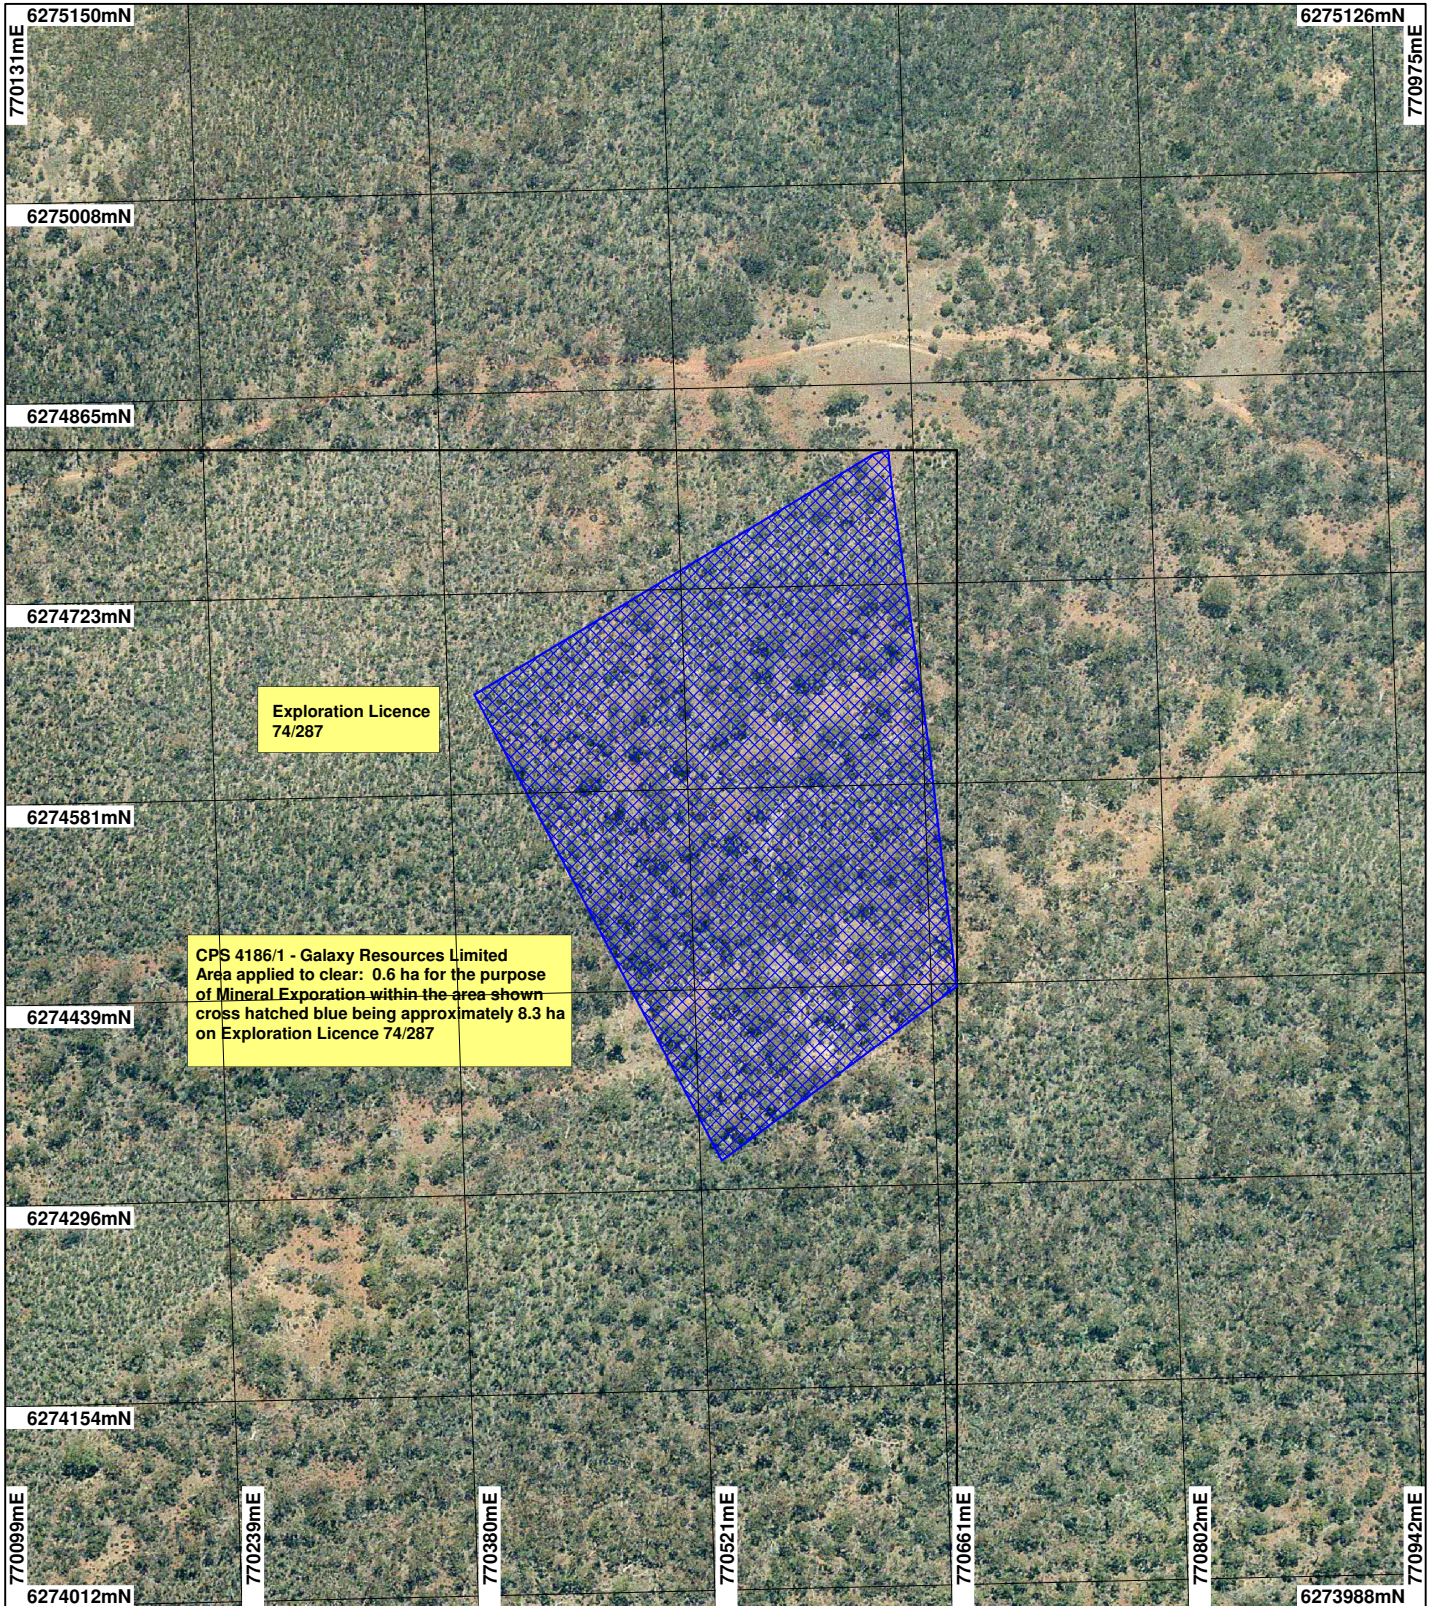

CPS 4186/1 - Galaxy Resources Limited

LEGEND

-  Mining Tenements
-  Clearing Instruments
-  Cocanarup 50cm Orthomosaic - Landgate 2008

Scale 1:5000

(Approximate when reproduced at A4)

Geocentric Datum Australia 1994

Note: the data in this map have not been projected. This may result in geometric distortion or measurement inaccuracies.

..... Date

Officer with delegated authority under Section 20 of the Environmental Protection Act 1986