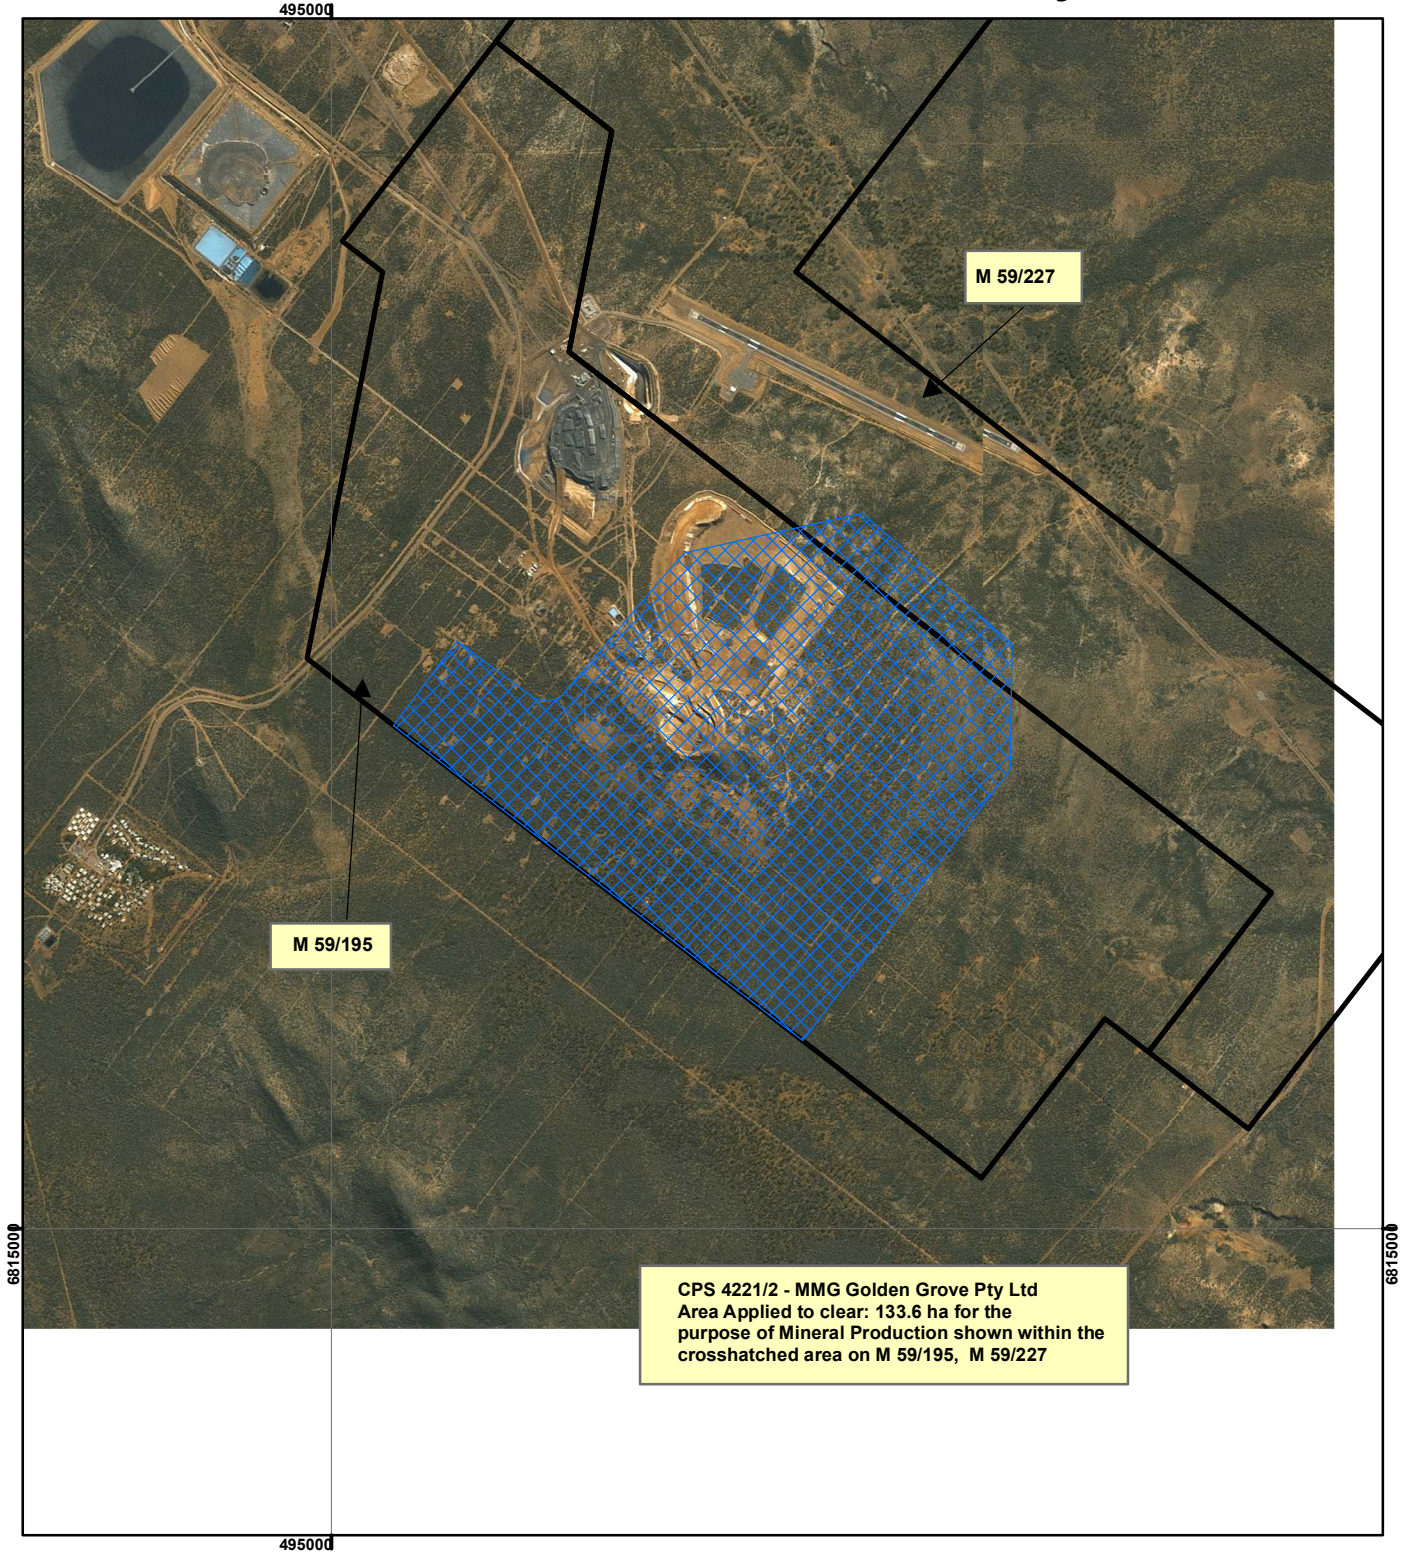

CPS 4221/2 - MMG Golden Grove Pty Ltd

Legend

 Clearing Instruments

Mining Tenements

FMT_TENID

 M 59/227

 M 59/195

Geocentric Datum Australia 1994

Note: the data in this map have not been projected. This may result in geometric distortion or measurement inaccuracies.

..... Date

Officer with delegated authority under Section 20 of the Environmental Protection Act 1986