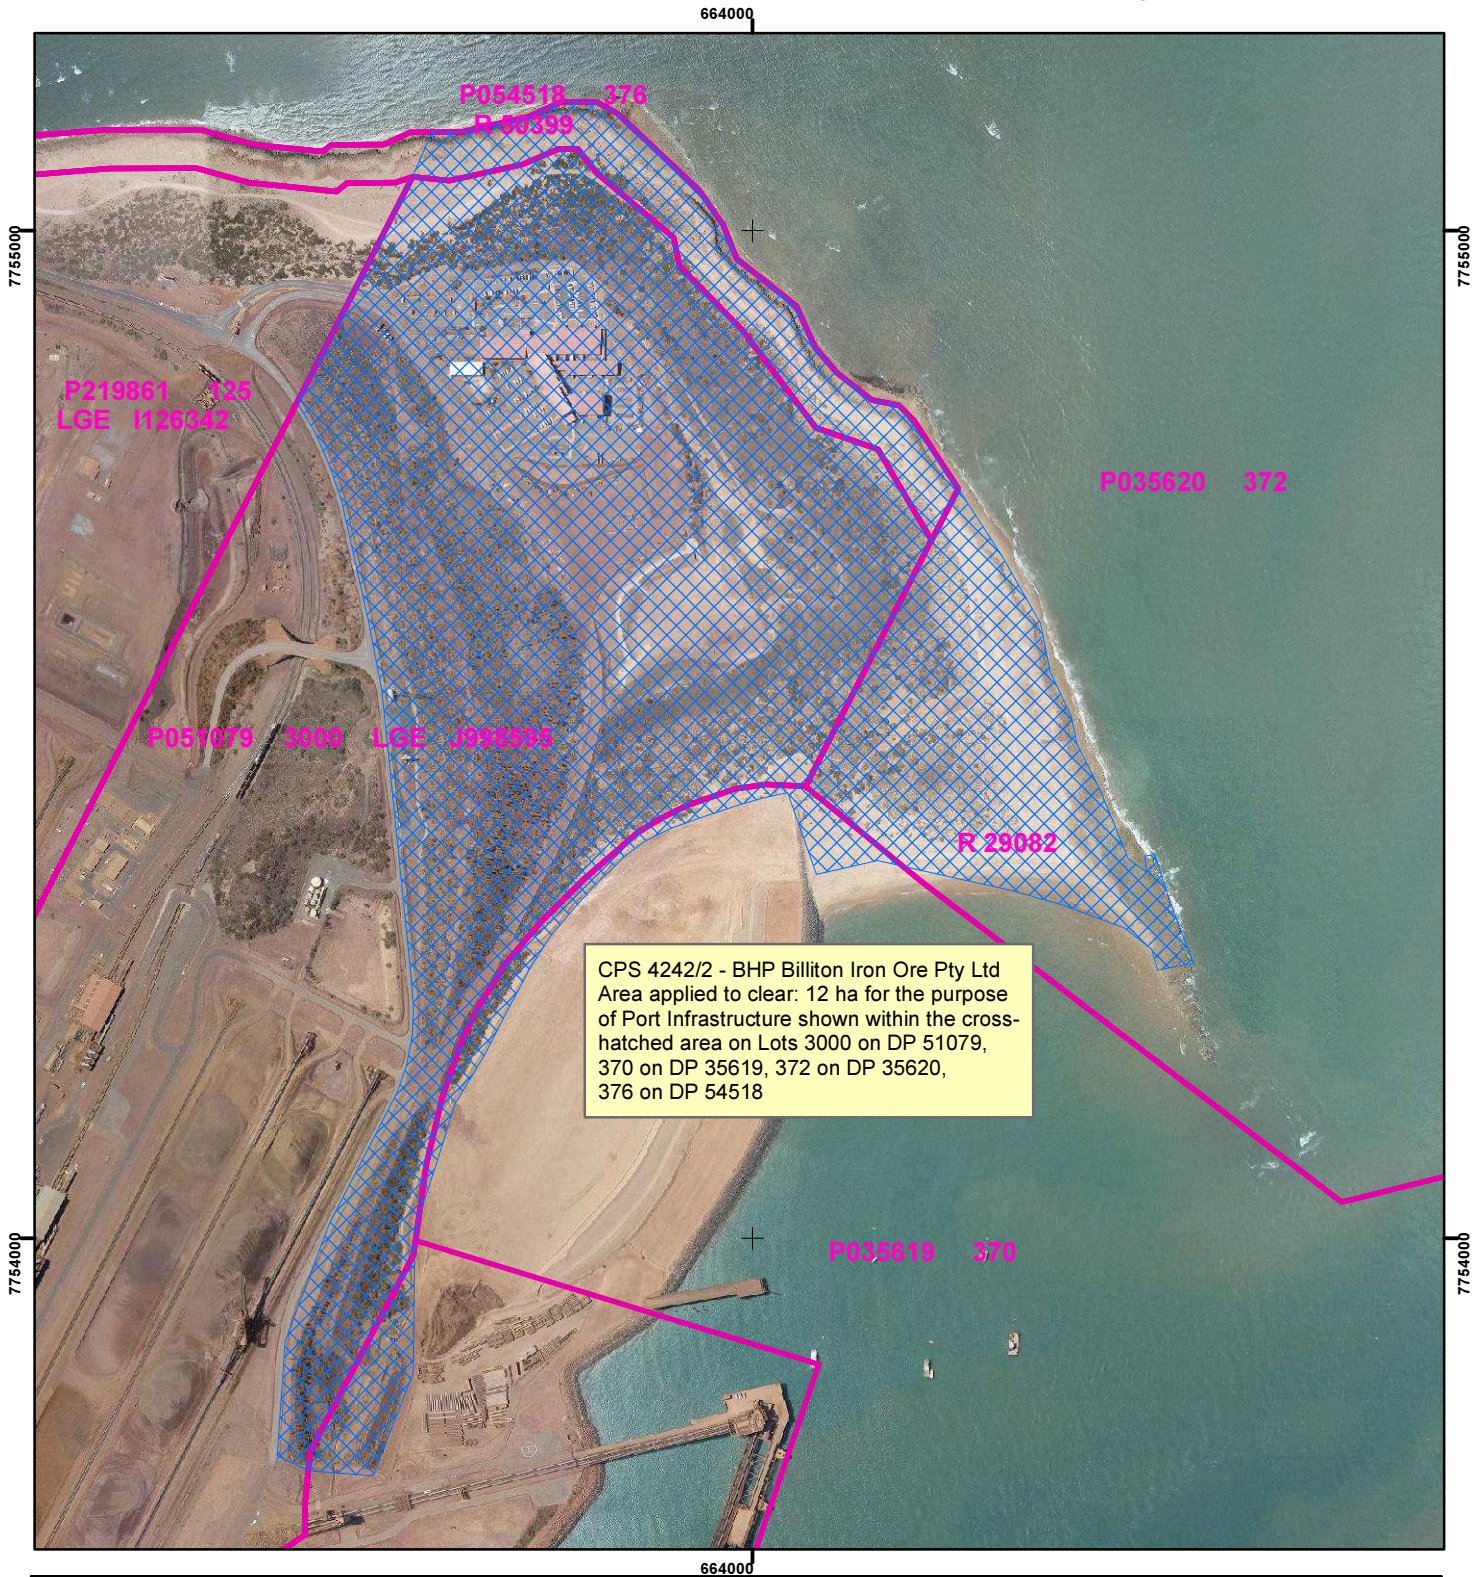

CPS 4242/2 - BHP Billiton Iron Ore Pty Ltd

Legend

-  Clearing Instrument
-  Cadastre

Geocentric Datum Australia 1994

Note: the data in this map have not been projected. This may result in geometric distortion or measurement inaccuracies.

..... Date

Officer with delegated authority under Section 20 of the Environmental Protection Act 1986

Information derived from this map should be confirmed with the data custodian acknowledged by the agency acronym in the legend.