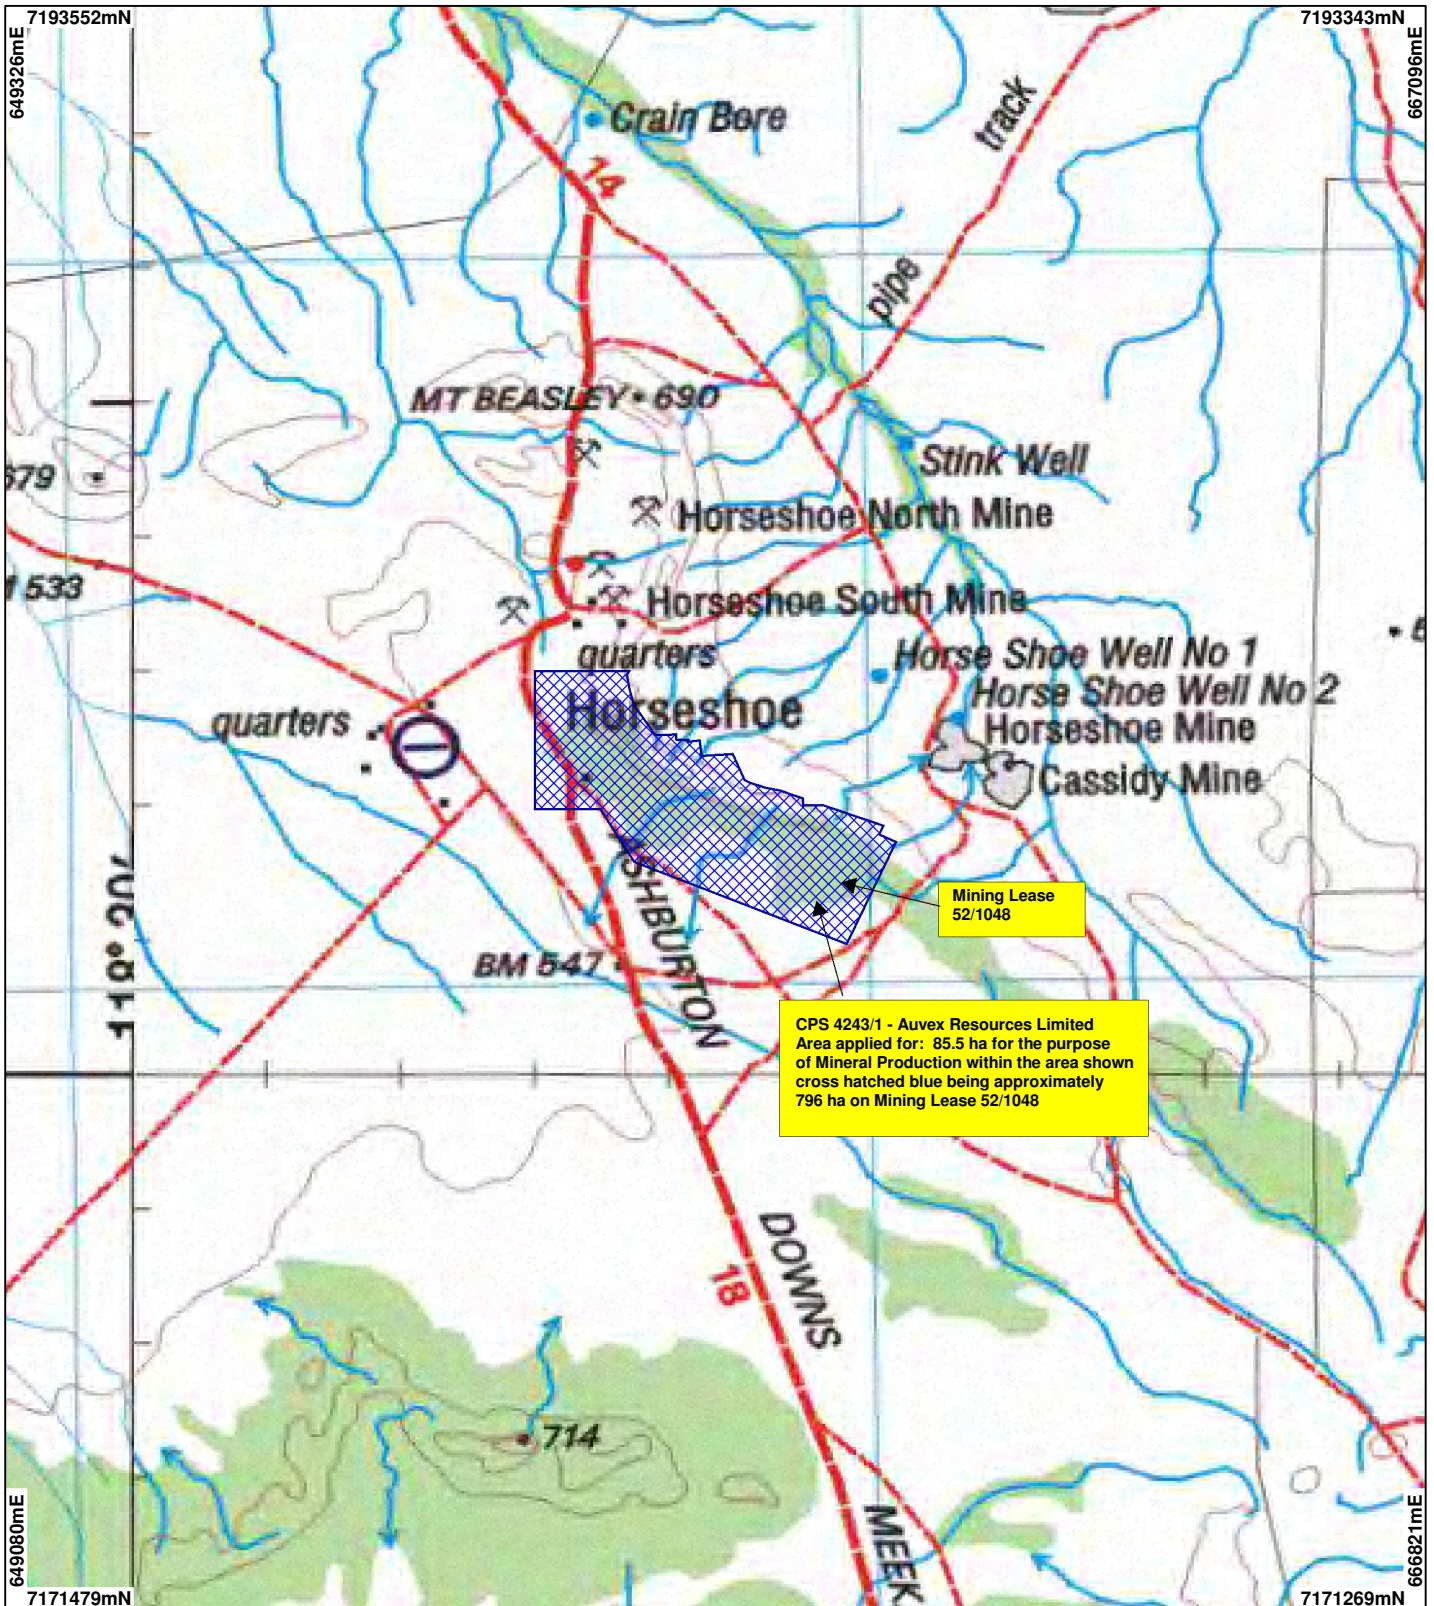

# CPS 4243/1 - Auvex Resources Limited

CPS 4243/1 - Auvex Resources Limited  
 Area applied for: 85.5 ha for the purpose  
 of Mineral Production within the area shown  
 cross hatched blue being approximately  
 796 ha on Mining Lease 52/1048

Mining Lease  
 52/1048

## LEGEND

- Mining Tenements
- Clearing Instruments
- NATMAP 250K Series Mapping  
 - GA 08/03

0 ————— 2.5 km

Scale 1:100000

(Approximate when reproduced at A4)

Geocentric Datum Australia 1994

Note: the data in this map have not been projected. This may result in geometric distortion or measurement inaccuracies.