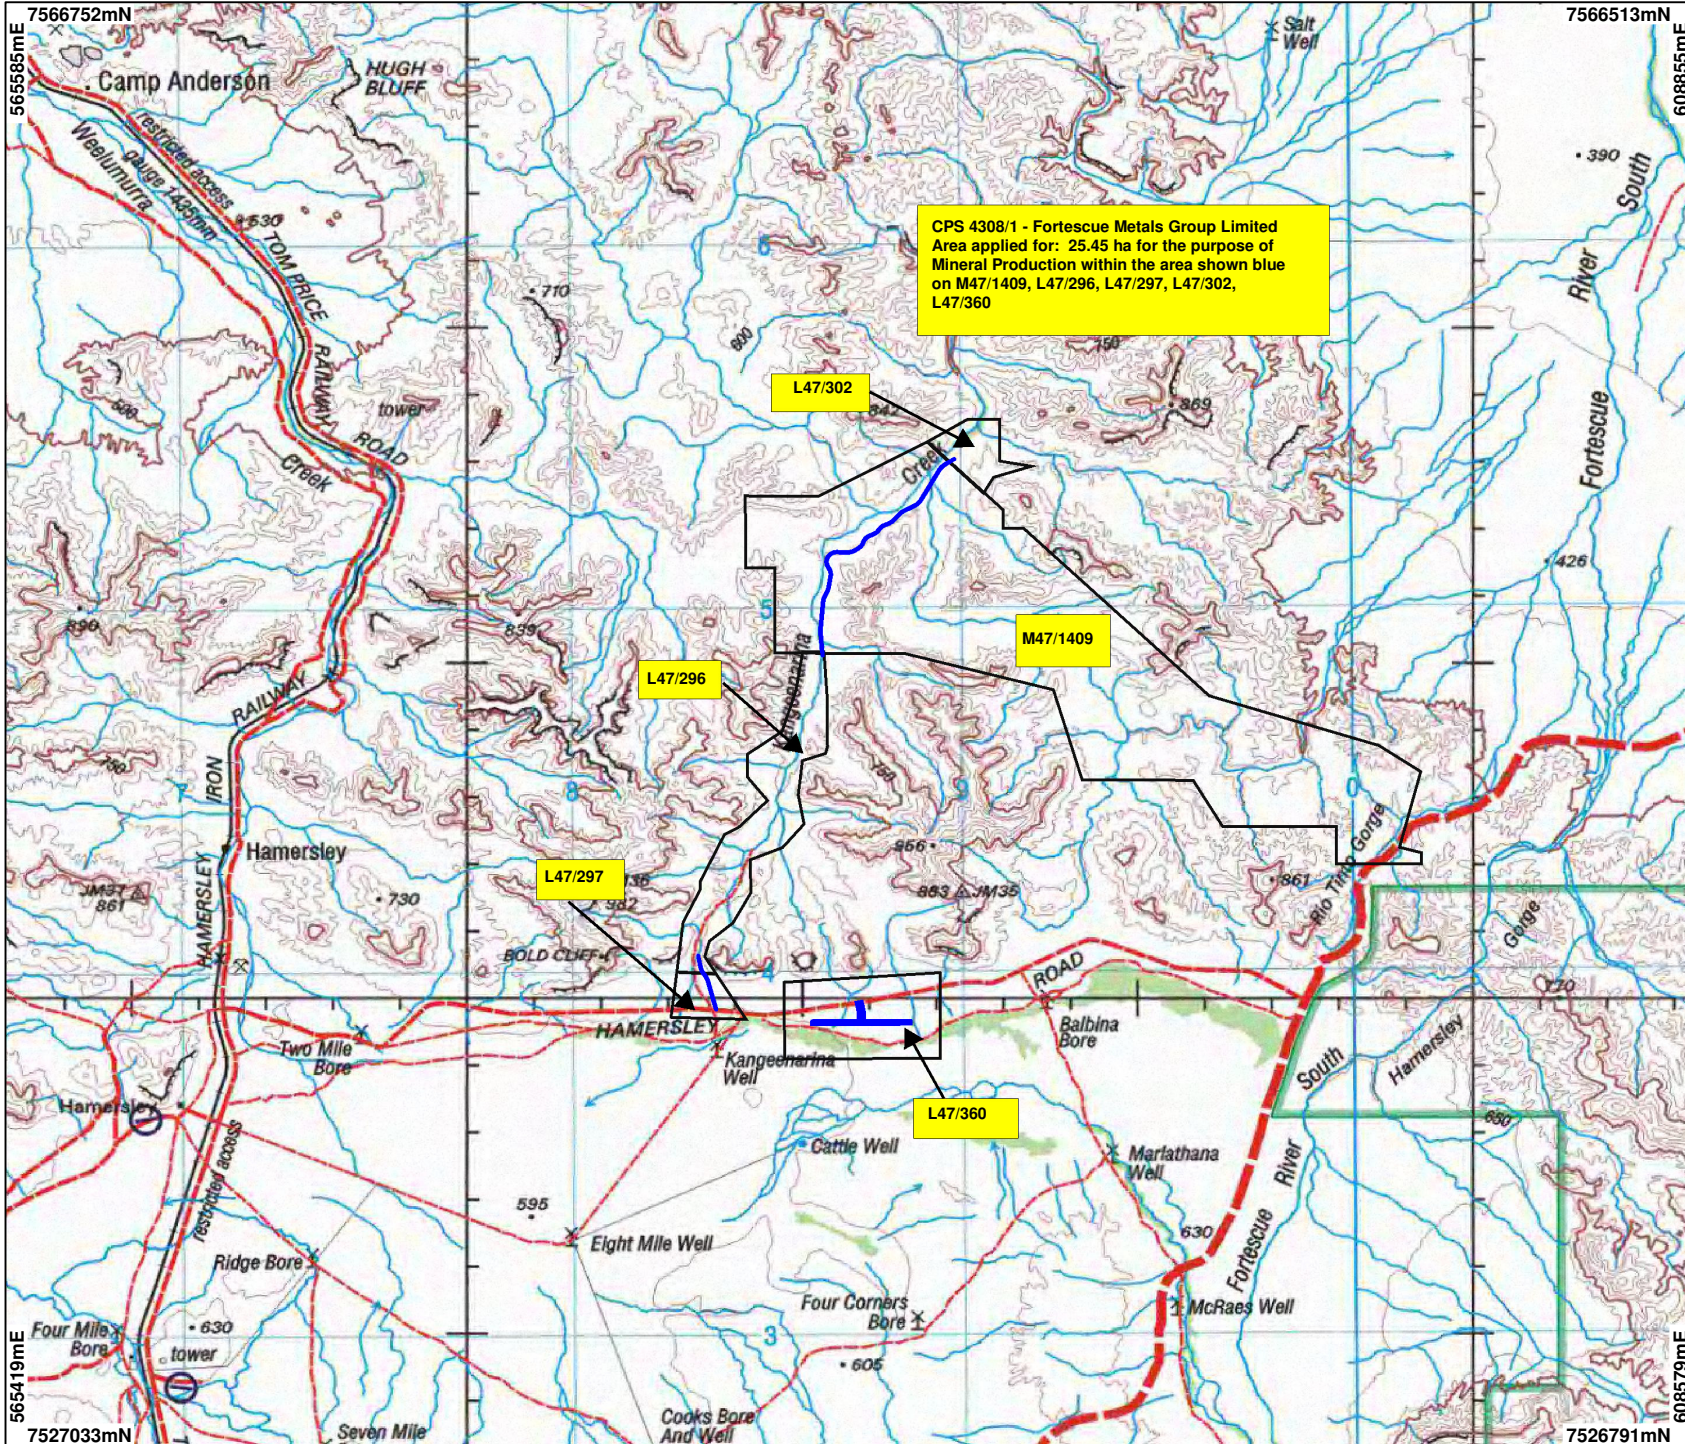

CPS 4308/1 - Fortescue Metals Group Limited

LEGEND

- Mining Tenements
- Clearing Instruments
- NATMAP 250K Series Mapping - GA 08/03

* Project Data. This data has not been quality assured. Please contact map author for details.

Scale 1:200000
(Approximate when reproduced at A4)

Geocentric Datum Australia 1994

Note: the data in this map have not been projected. This may result in geometric distortion or measurement inaccuracies.

..... Date

Officer with delegated authority under Section 20 of the Environmental Protection Act 1986

Information derived from this map should be confirmed with the data custodian acknowledged by the agency acronym in the legend.